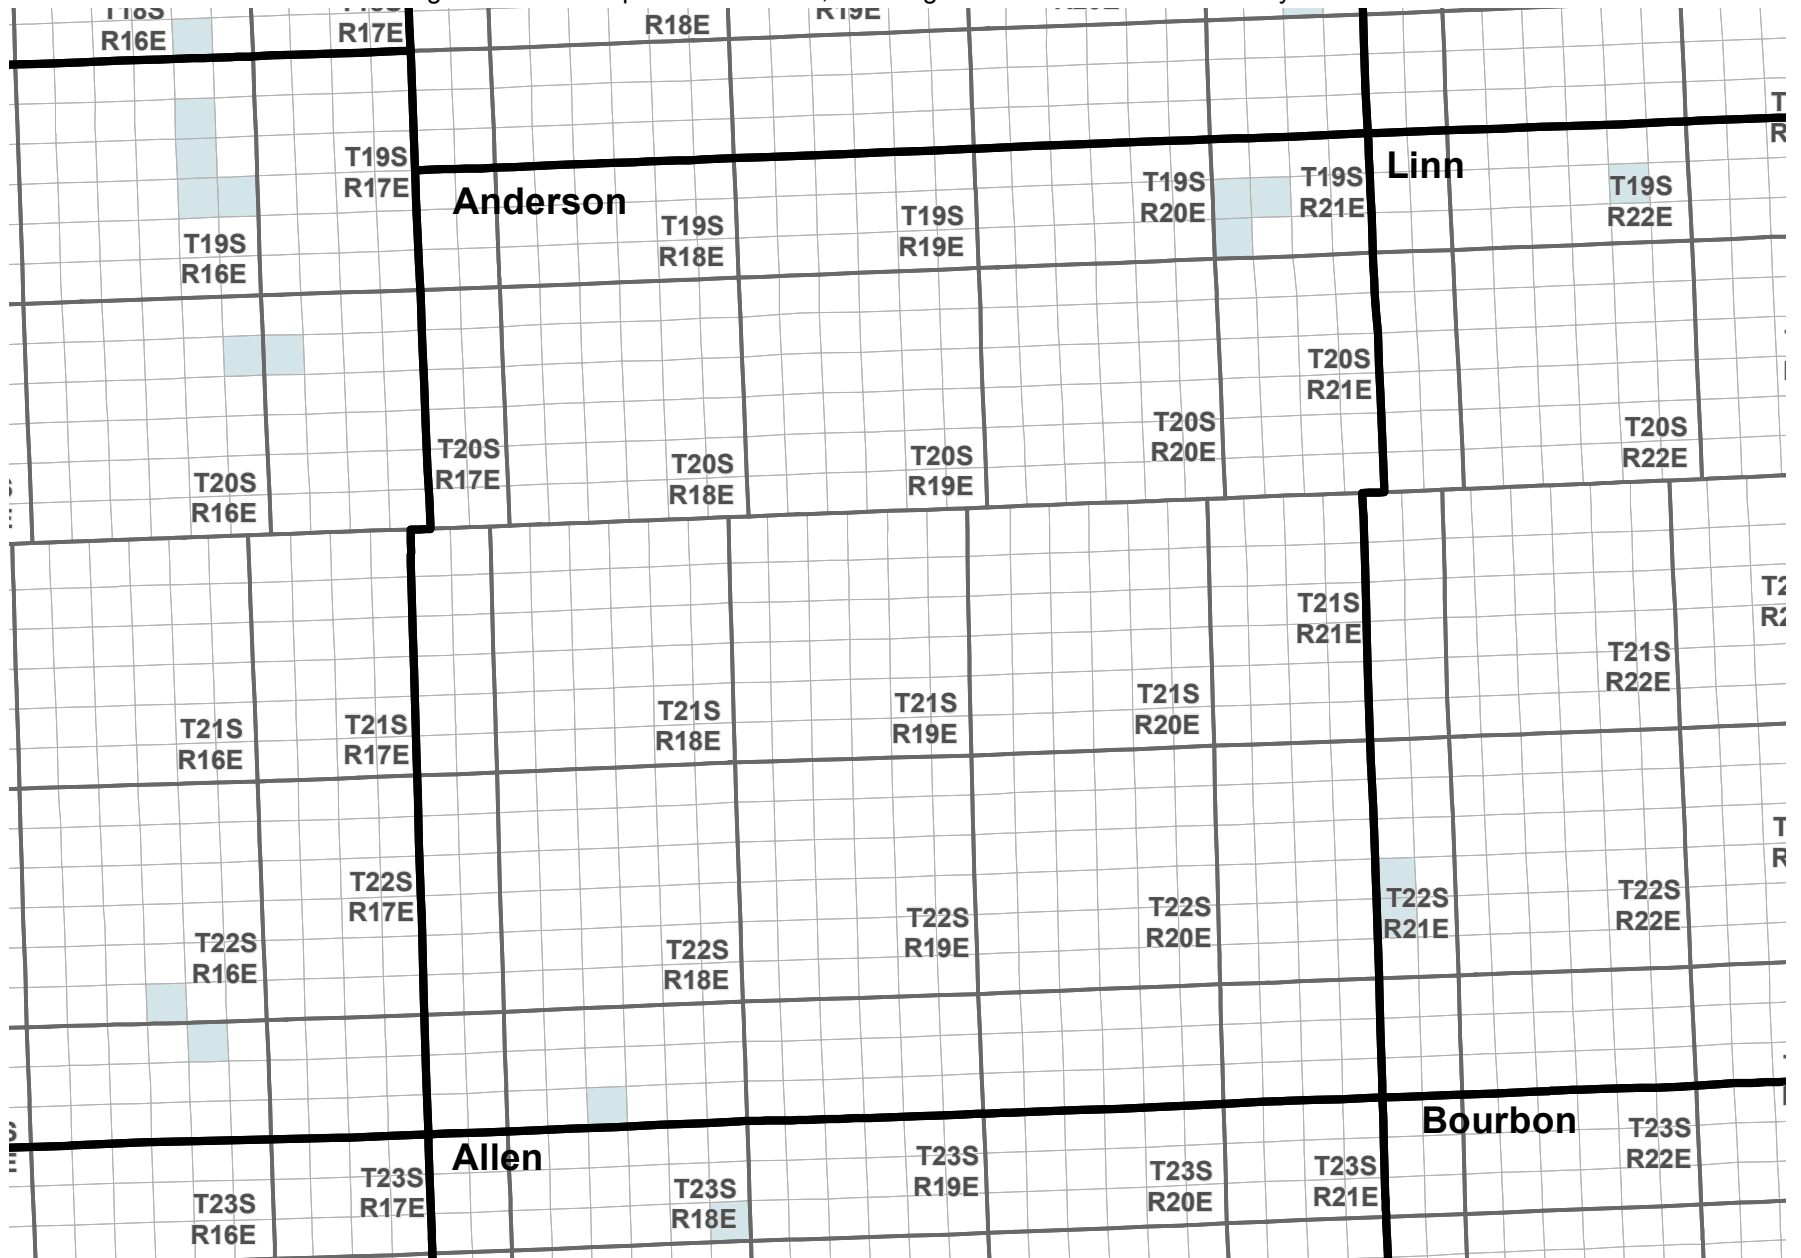

Reported Groundwater Use

Average 2003-2012 reported water use, annual groundwater diversion totals by section

Average reported water use (Acre-Feet)

Kansas Department of Agriculture
Division of Water Resources
February 16, 2016