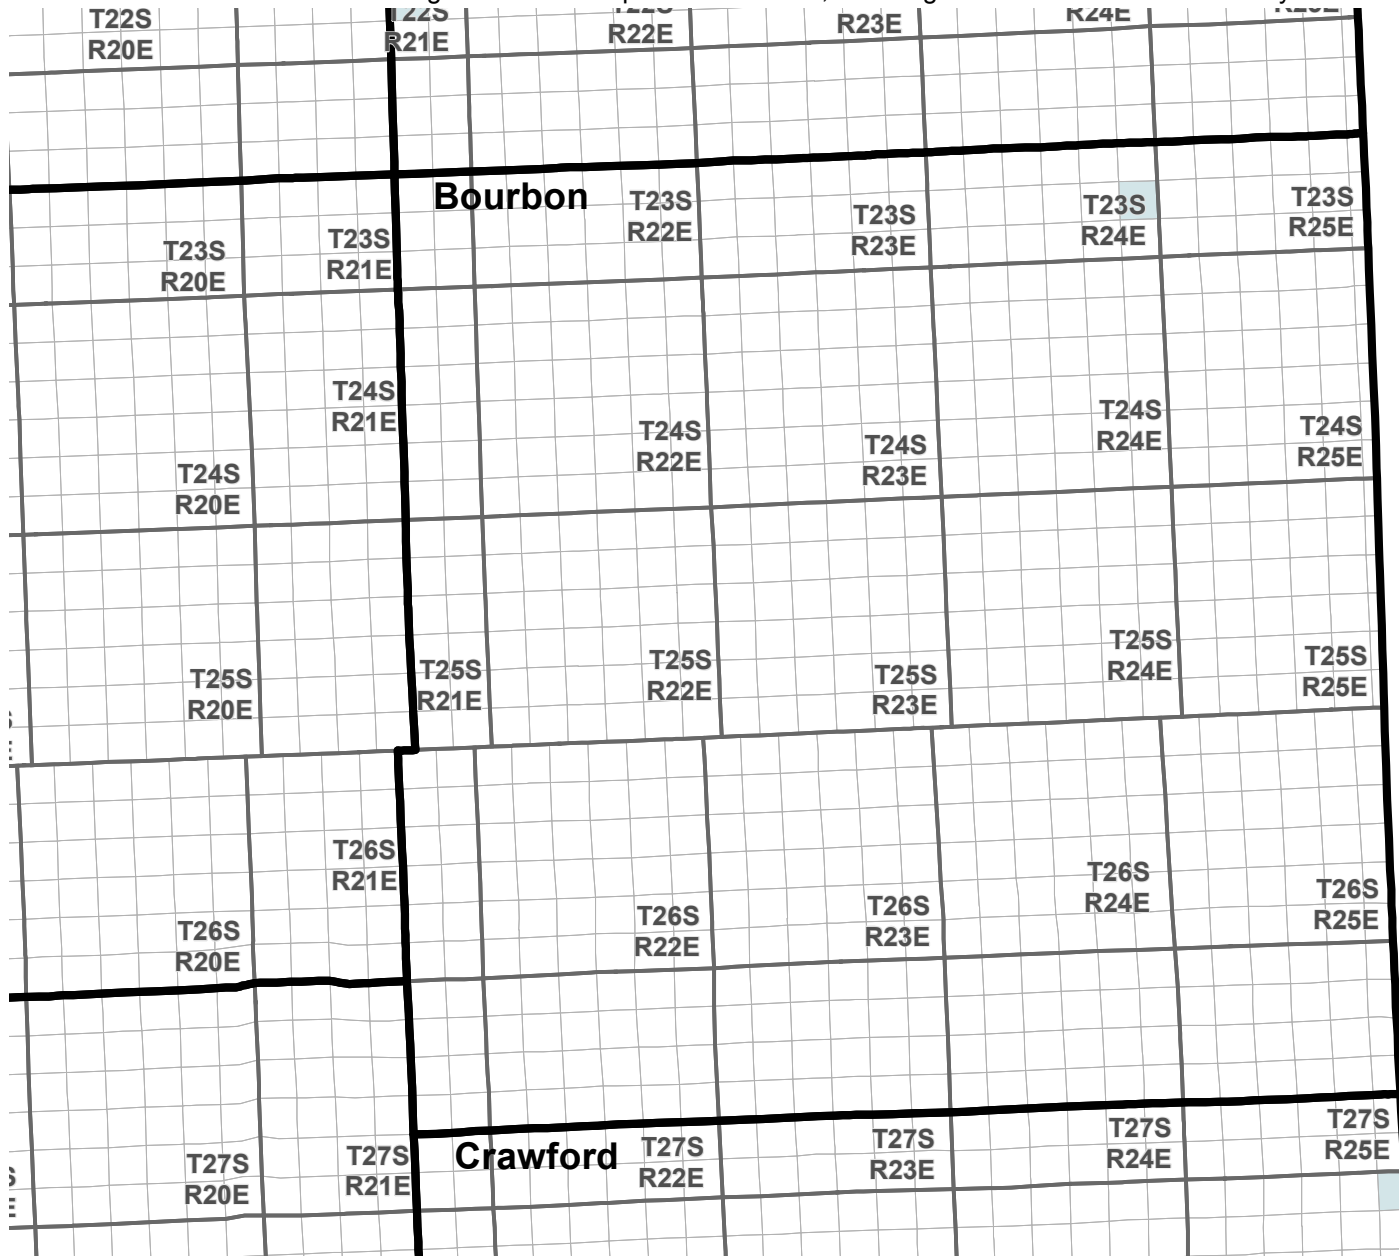

# Reported Groundwater Use

Average 2003-2012 reported water use, annual groundwater diversion totals by section

## Average reported water use (Acre-Feet)

Kansas Department of Agriculture  
Division of Water Resources  
February 16, 2016