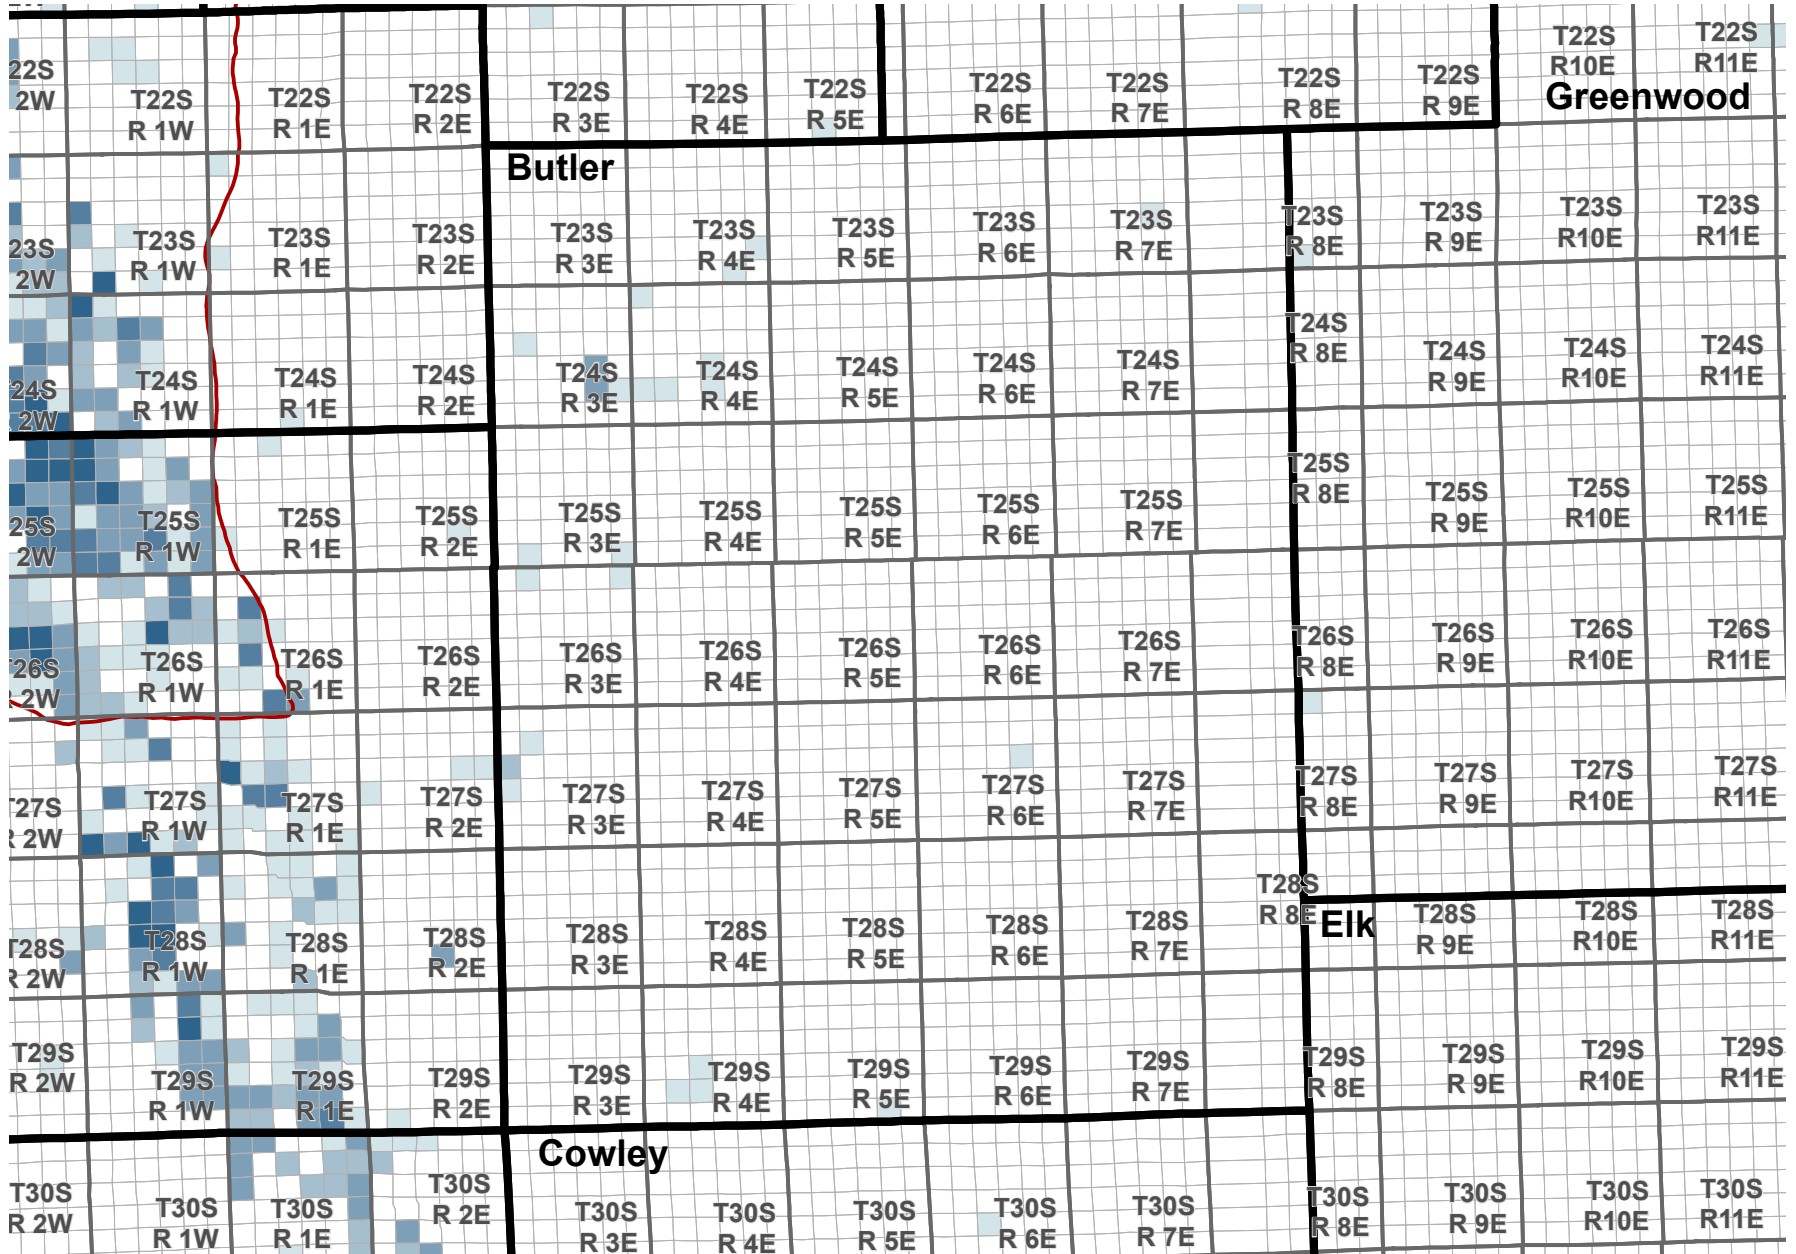

Reported Groundwater Use

Average 2003-2012 reported water use, annual groundwater diversion totals by section

Average reported water use (Acre-Feet)

Kansas Department of Agriculture
Division of Water Resources
February 16, 2016