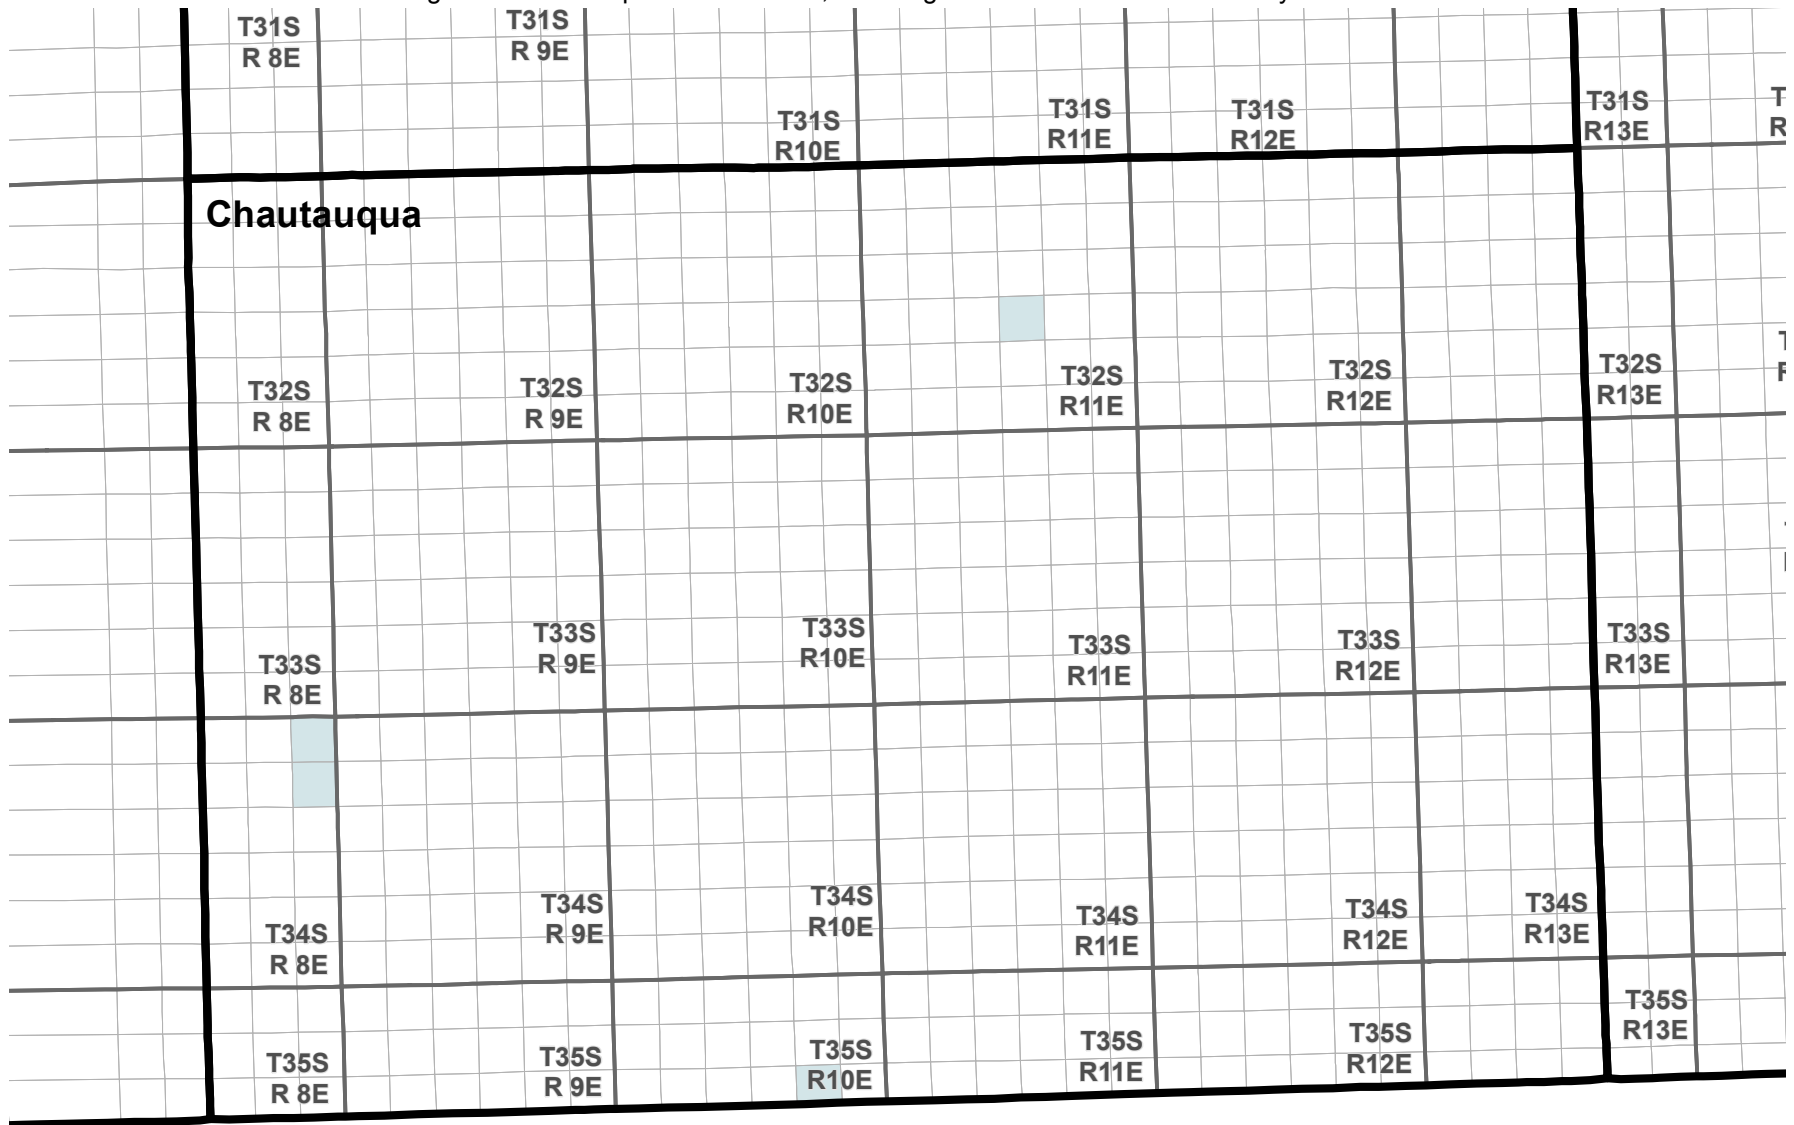

Reported Groundwater Use

Average 2003-2012 reported water use, annual groundwater diversion totals by section

Average reported water use (Acre-Feet)

Kansas Department of Agriculture
Division of Water Resources
February 16, 2016