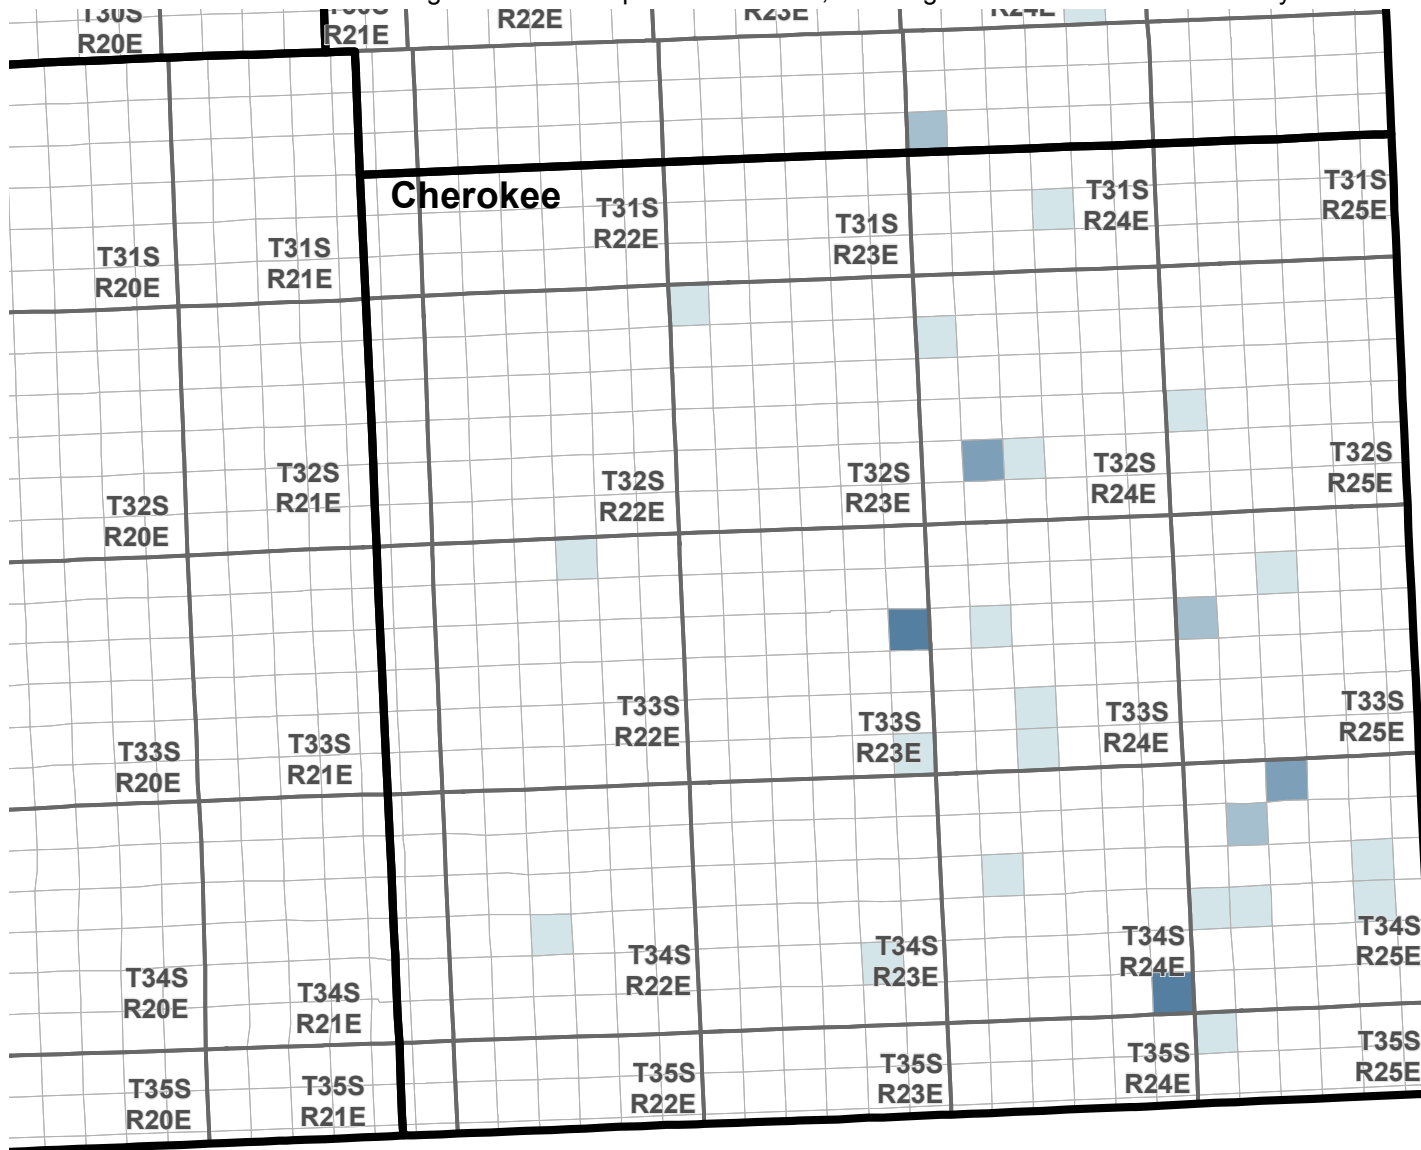

Reported Groundwater Use

Average 2003-2012 reported water use, annual groundwater diversion totals by section

Average reported water use (Acre-Feet)

Kansas Department of Agriculture
Division of Water Resources
February 16, 2016