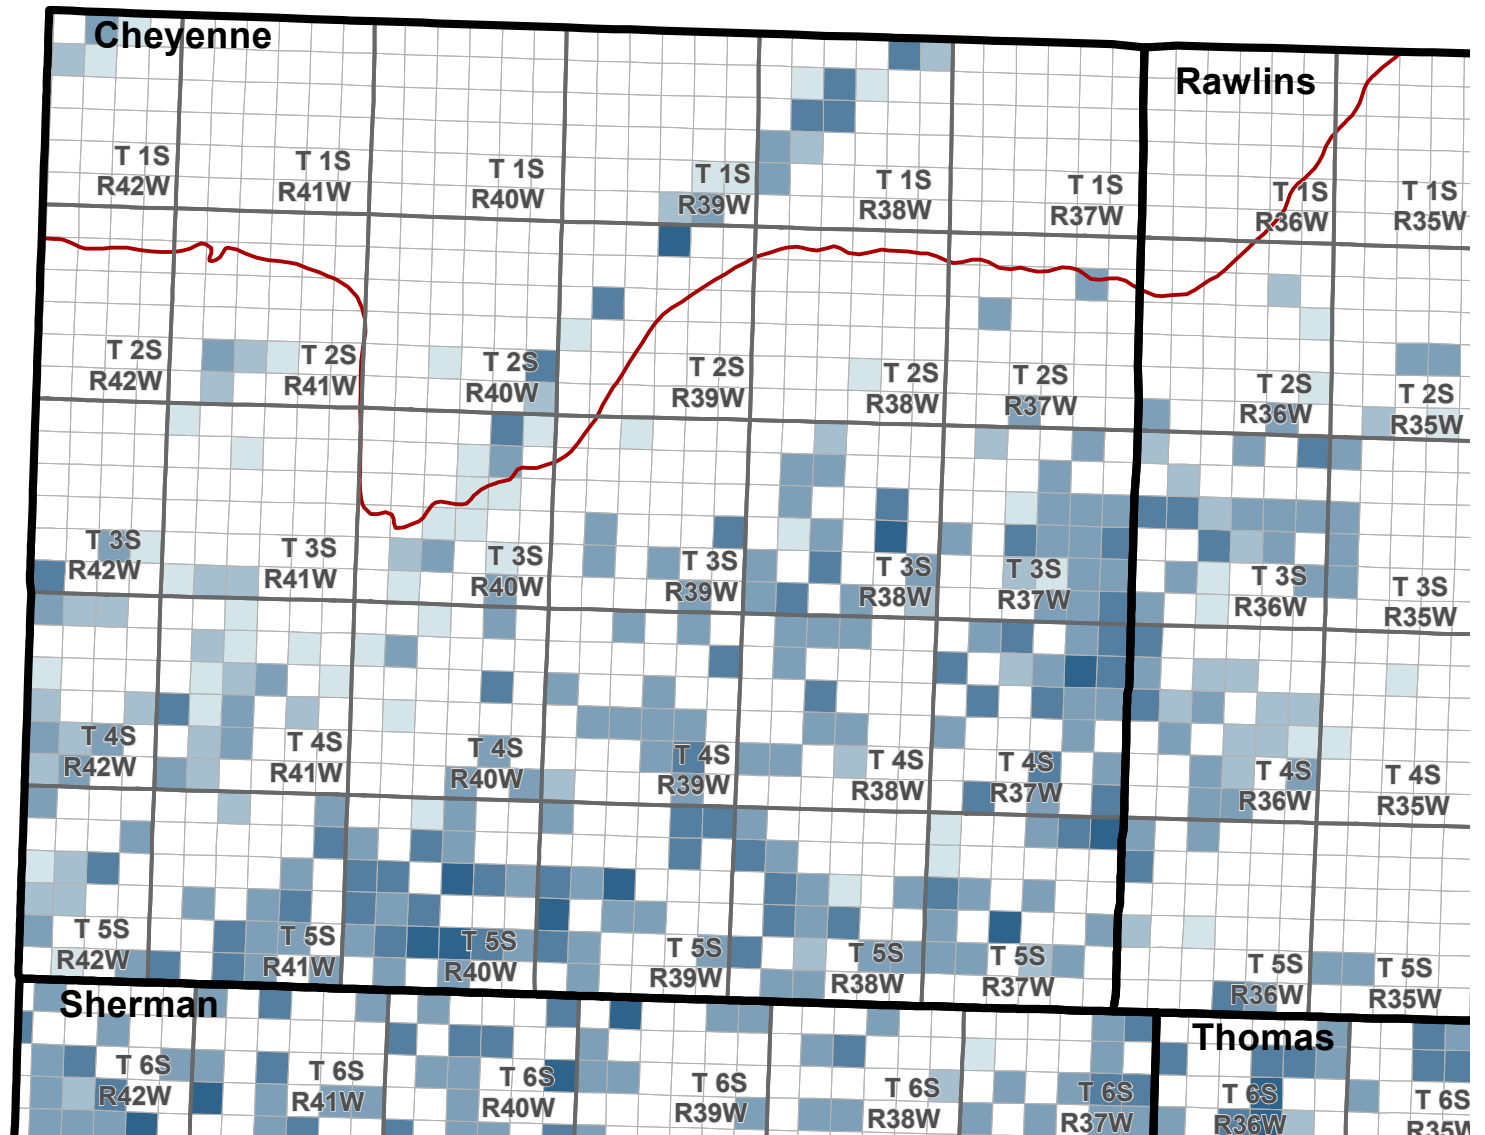

# Reported Groundwater Use

Average 2003-2012 reported water use, annual groundwater diversion totals by section

## Average reported water use (Acre-Feet)

Kansas Department of Agriculture  
Division of Water Resources  
February 16, 2016