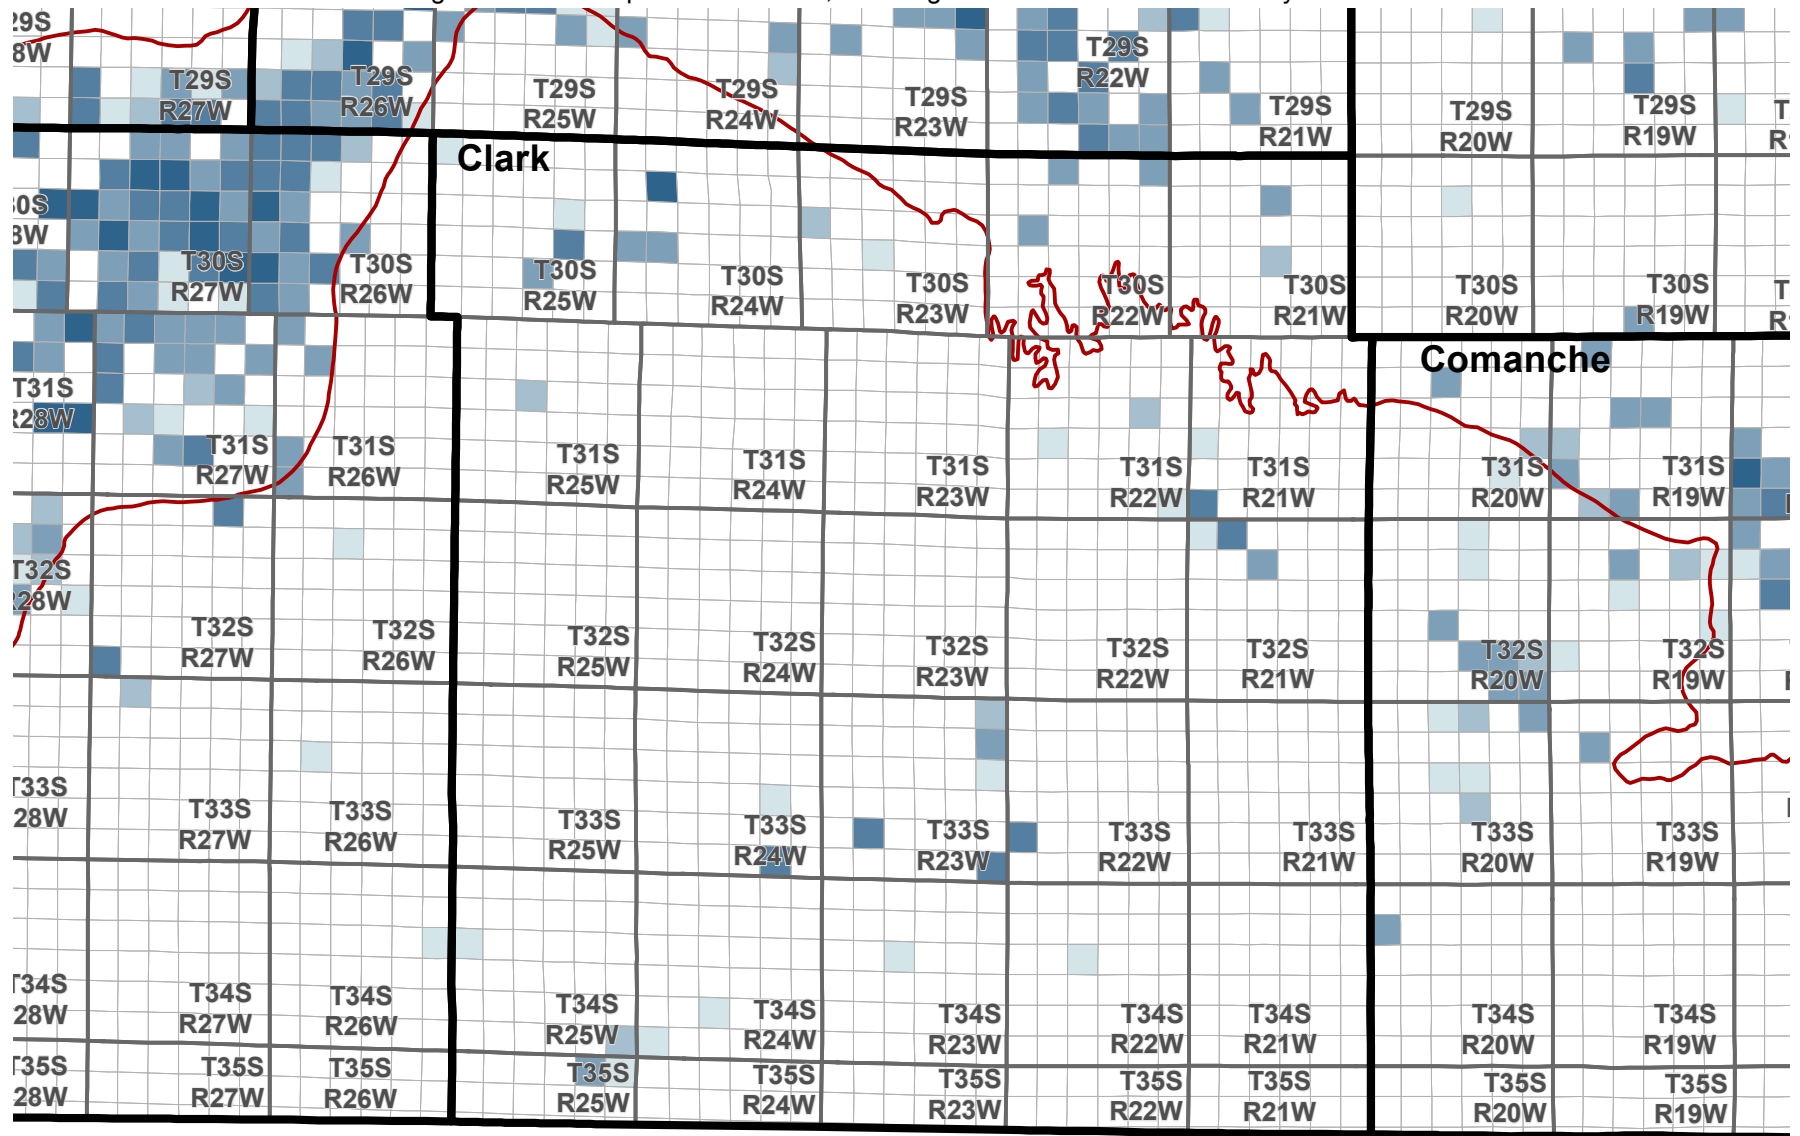

Reported Groundwater Use

Average 2003-2012 reported water use, annual groundwater diversion totals by section

Average reported water use (Acre-Feet)

Kansas Department of Agriculture
Division of Water Resources
February 16, 2016