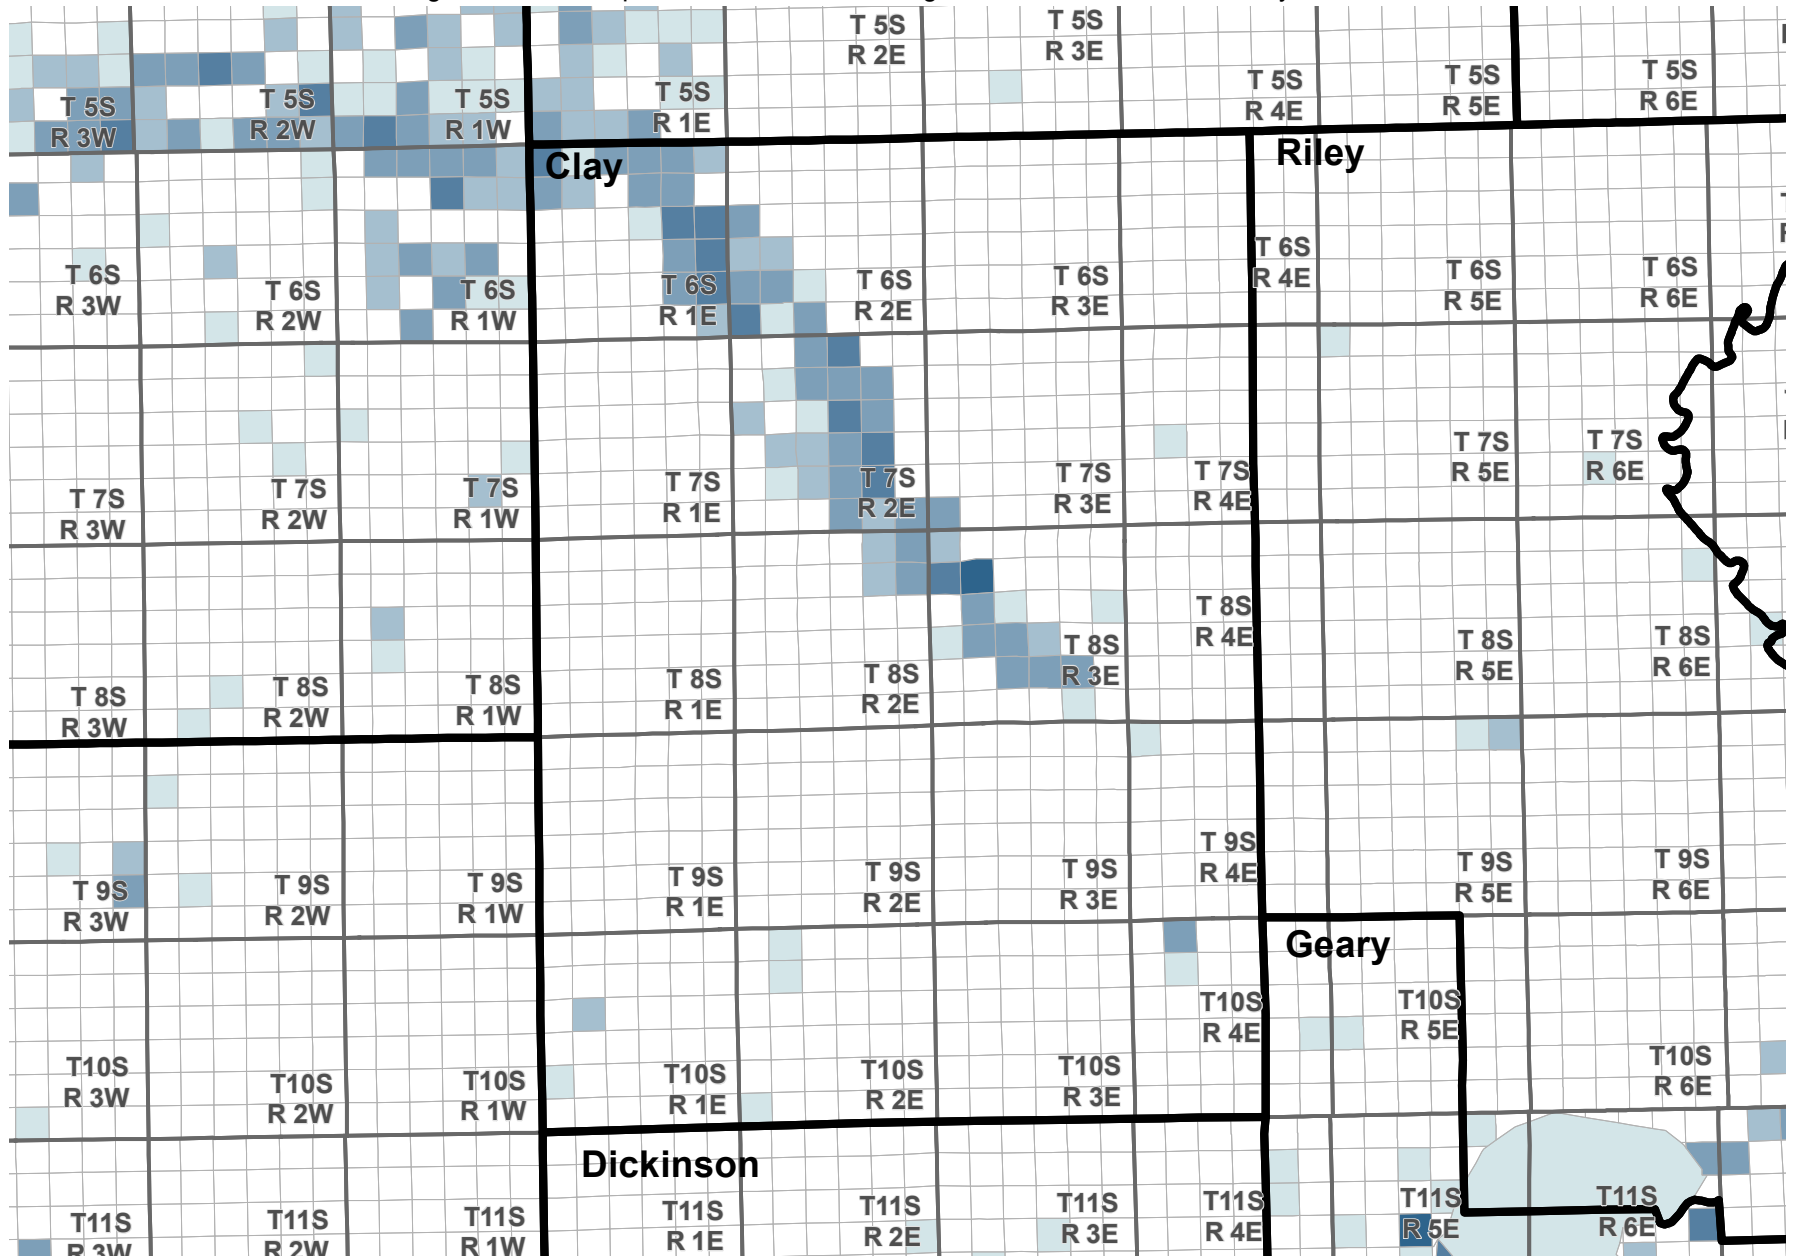

# Reported Groundwater Use

Average 2003-2012 reported water use, annual groundwater diversion totals by section

## Average reported water use (Acre-Feet)

0 5 10 Miles

Kansas Department of Agriculture  
Division of Water Resources  
February 16, 2016