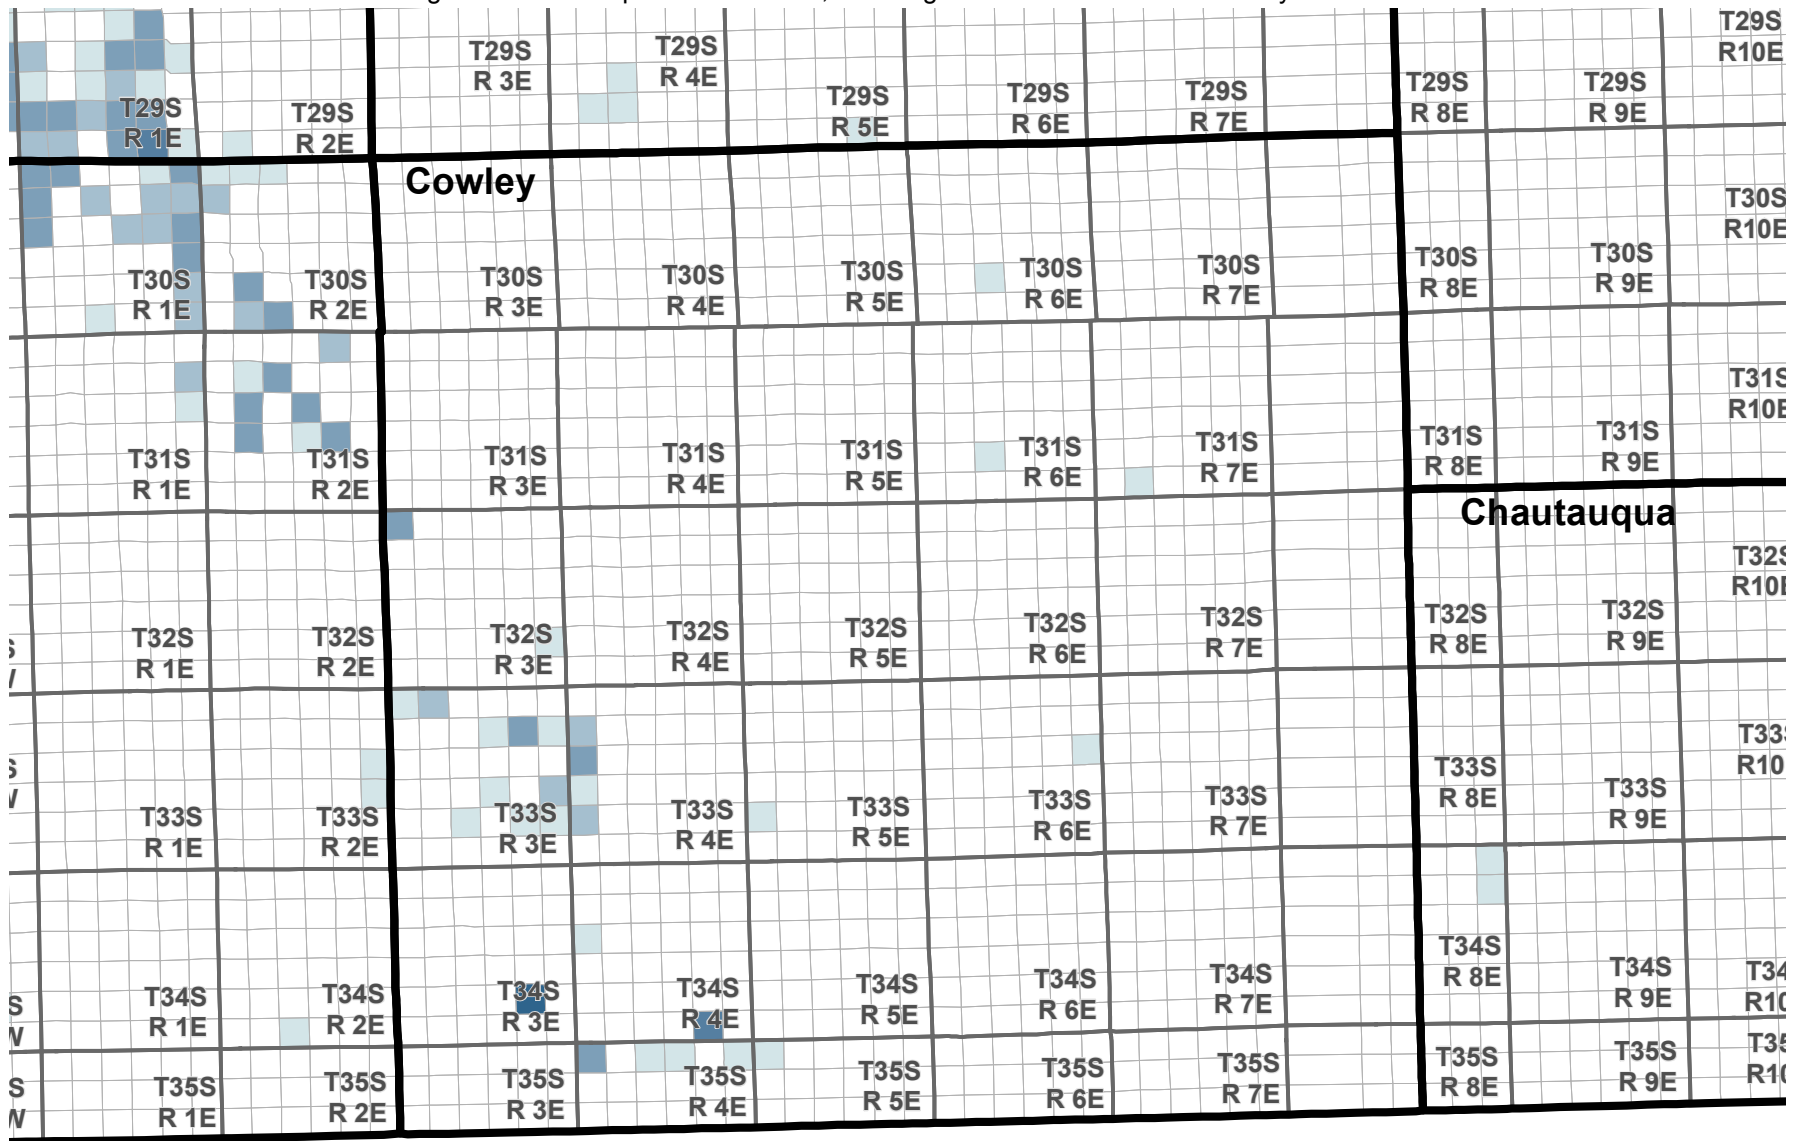

# Reported Groundwater Use

Average 2003-2012 reported water use, annual groundwater diversion totals by section

## Average reported water use (Acre-Feet)

Kansas Department of Agriculture  
Division of Water Resources  
February 16, 2016