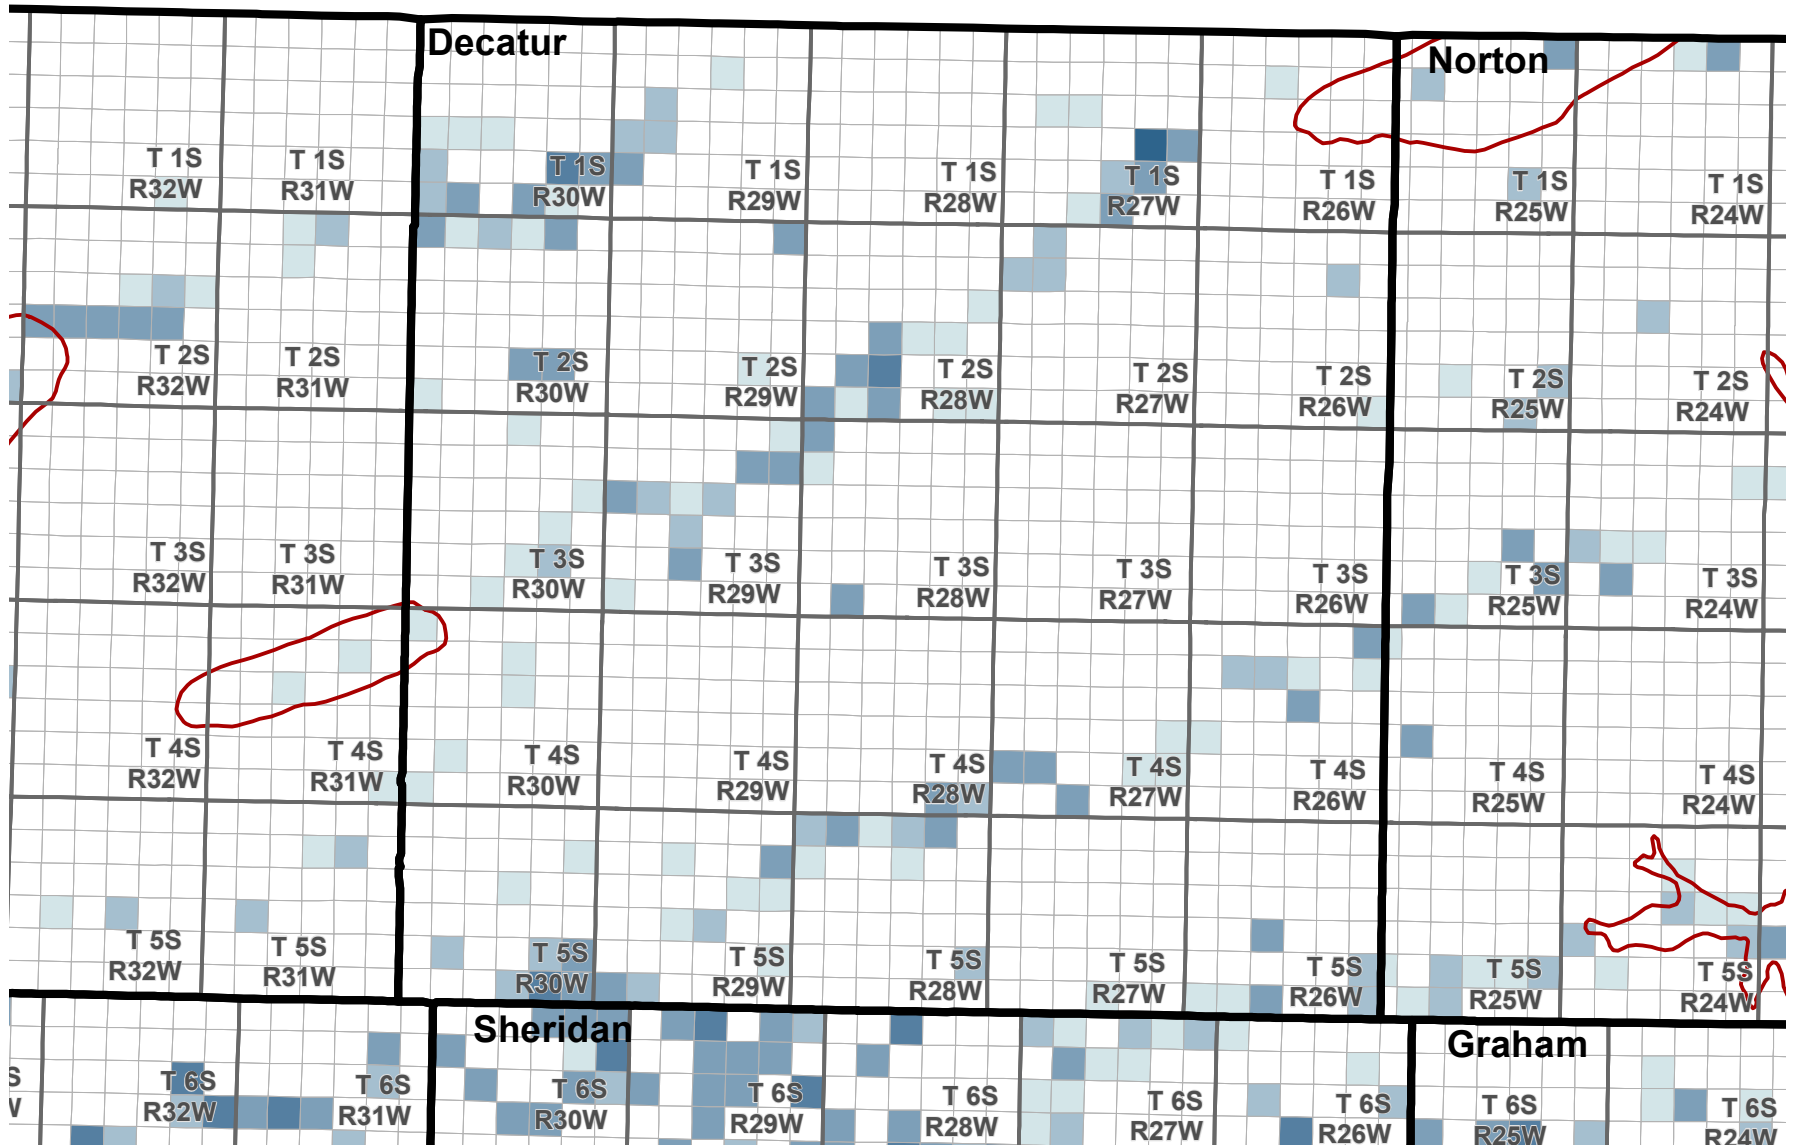

# Reported Groundwater Use

Average 2003-2012 reported water use, annual groundwater diversion totals by section

## Average reported water use (Acre-Feet)

0 5 10 Miles

Kansas Department of Agriculture  
Division of Water Resources  
February 16, 2016