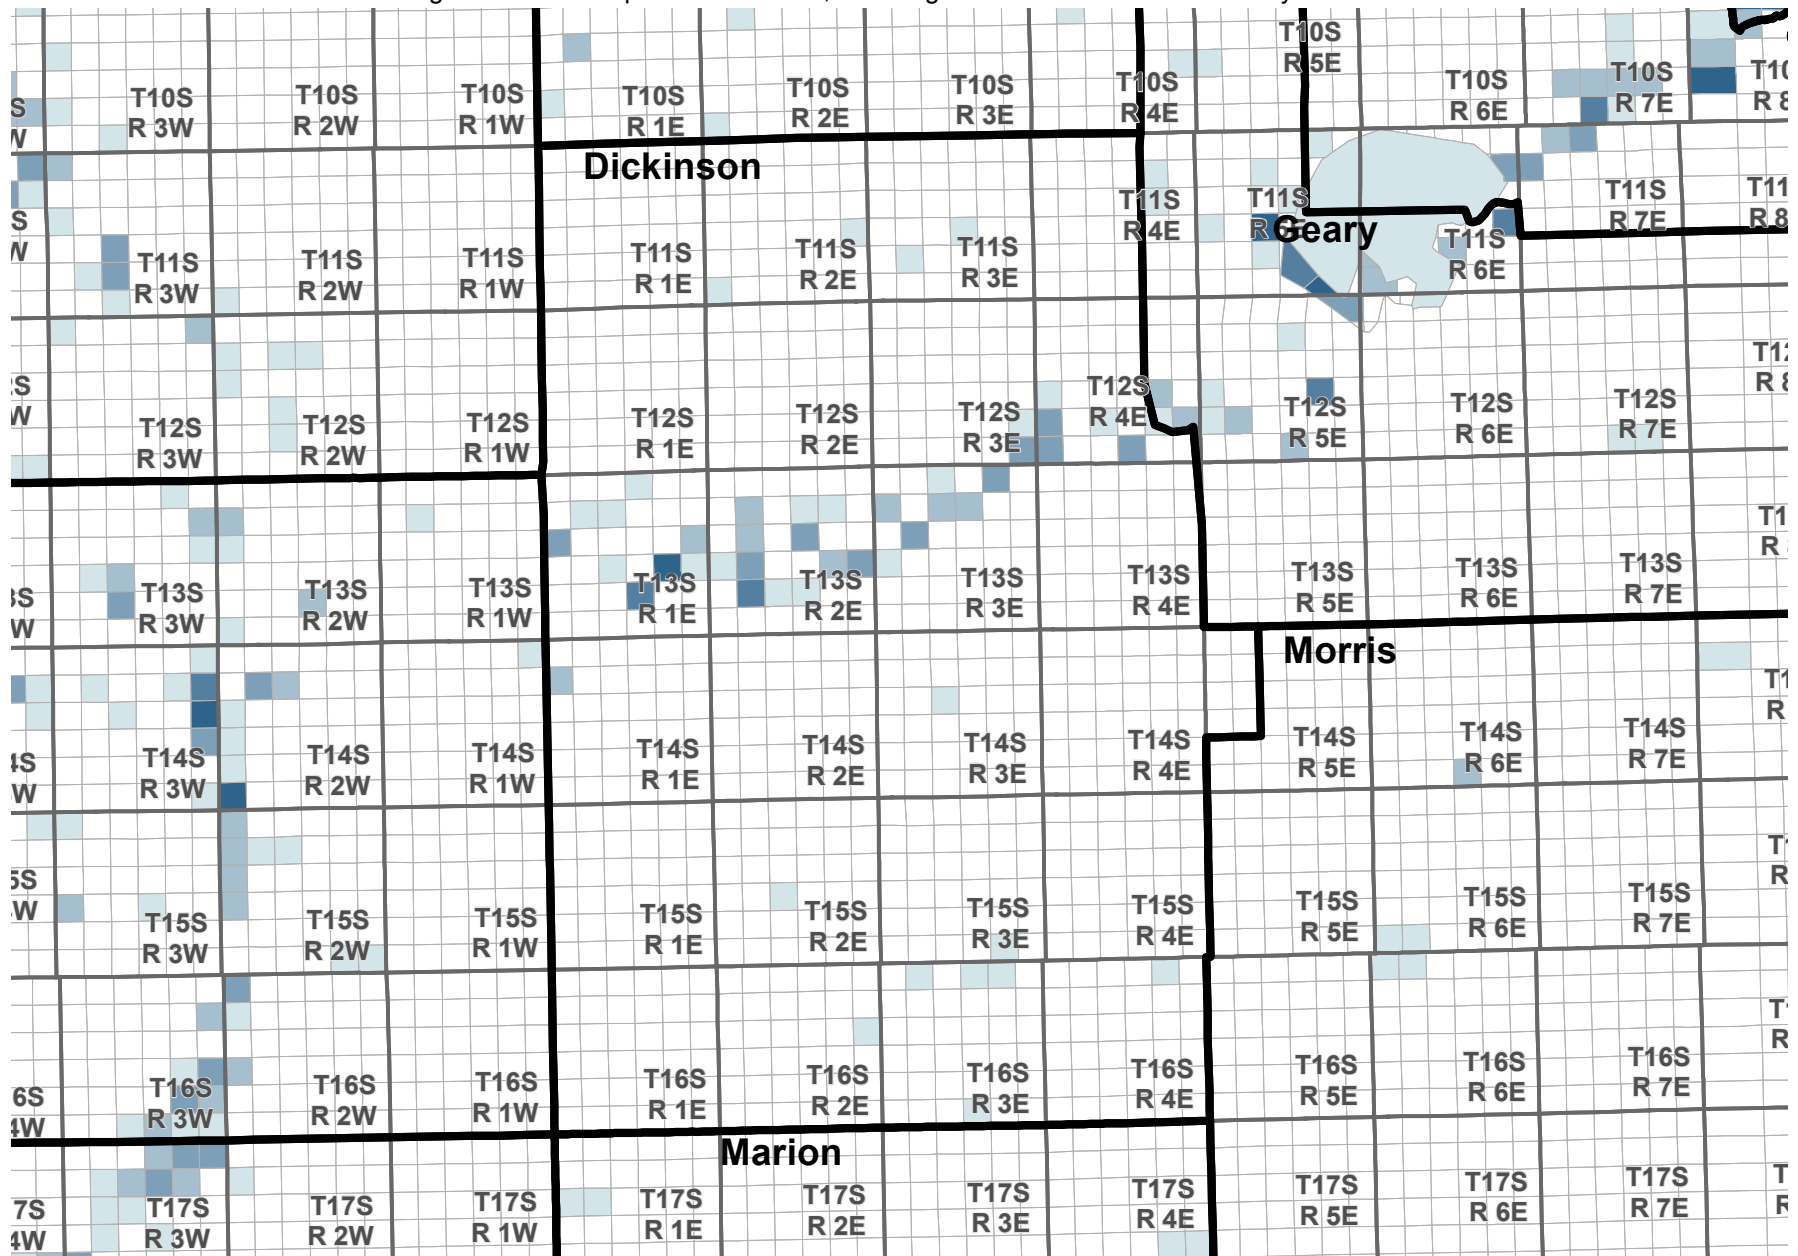

Reported Groundwater Use

Average 2003-2012 reported water use, annual groundwater diversion totals by section

Average reported water use (Acre-Feet)

Kansas Department of Agriculture
Division of Water Resources
February 16, 2016