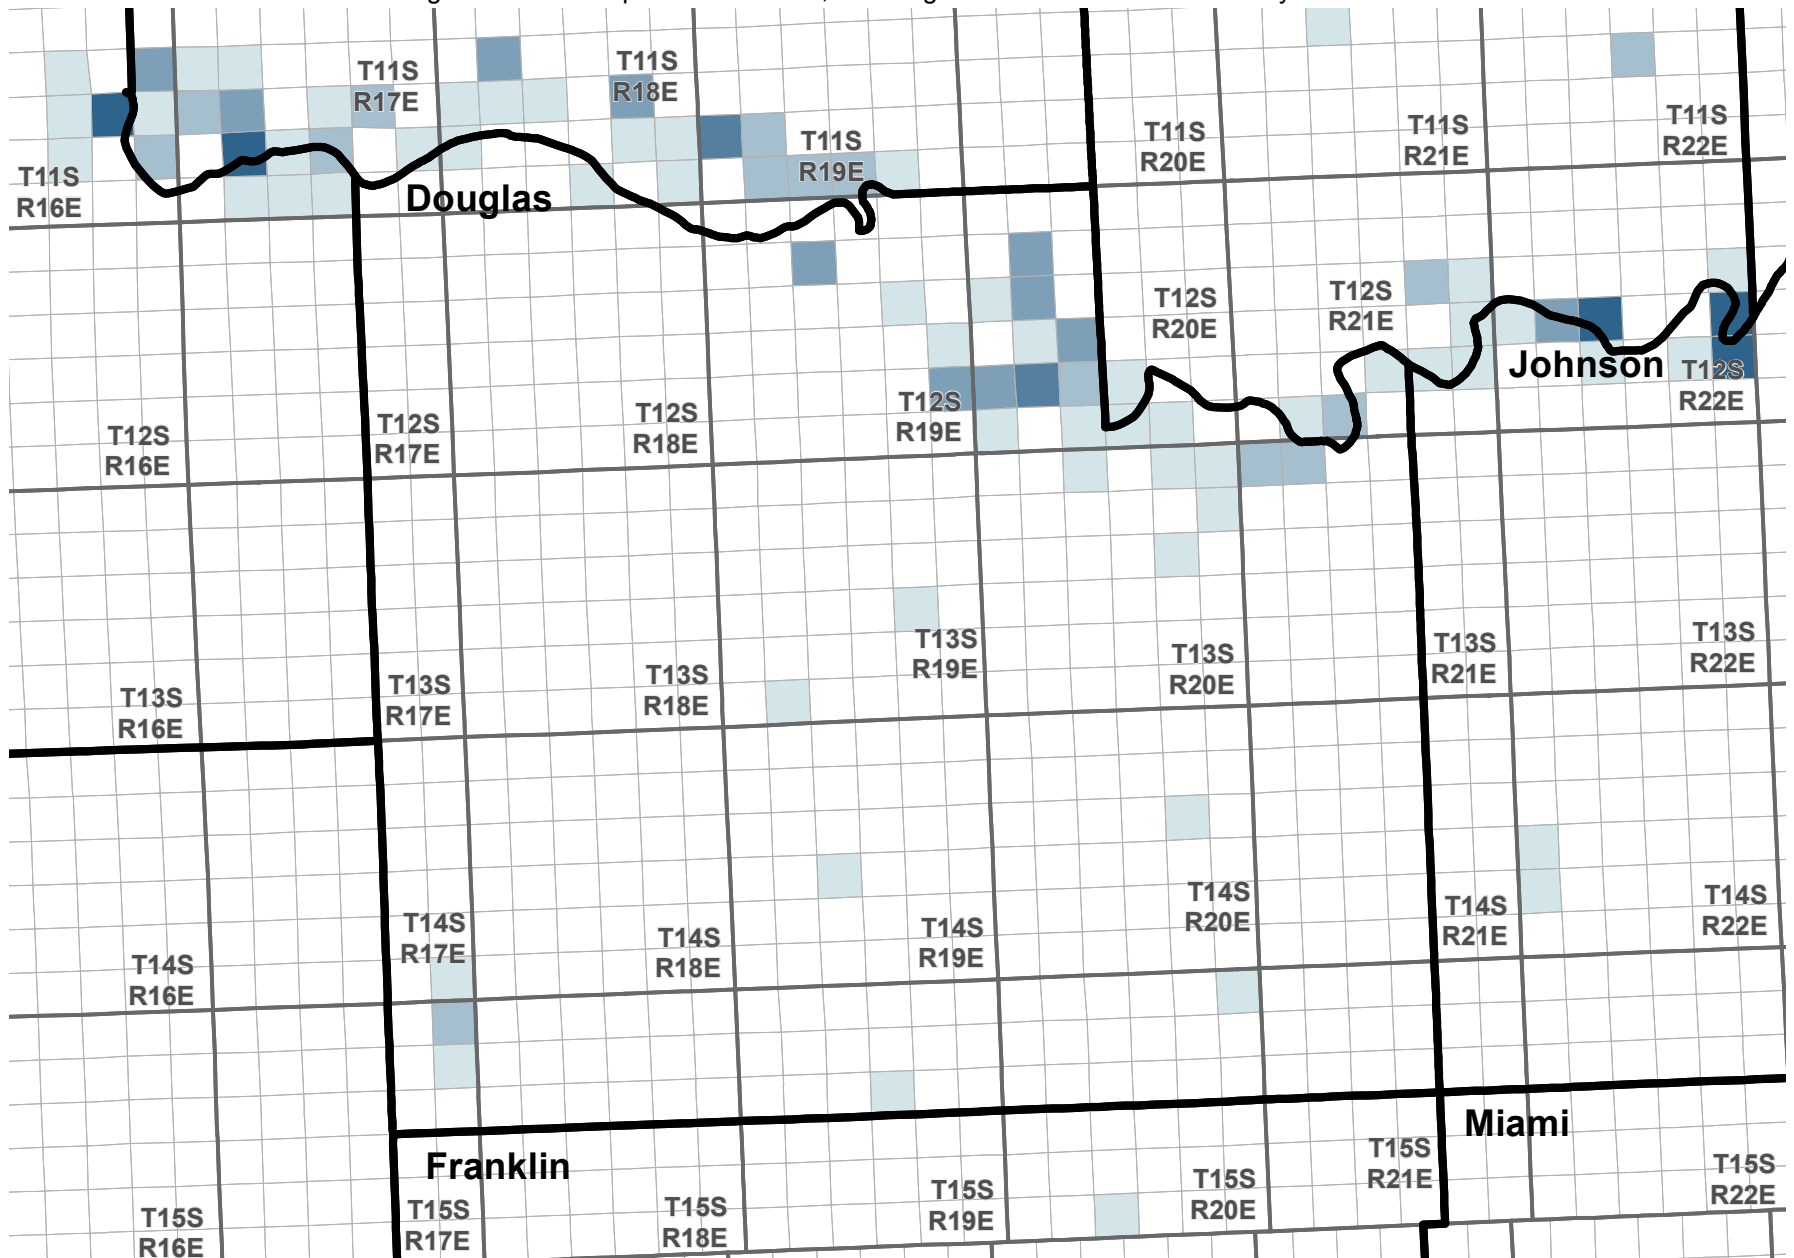

Reported Groundwater Use

Average 2003-2012 reported water use, annual groundwater diversion totals by section

Average reported water use (Acre-Feet)

Kansas Department of Agriculture
Division of Water Resources
February 16, 2016