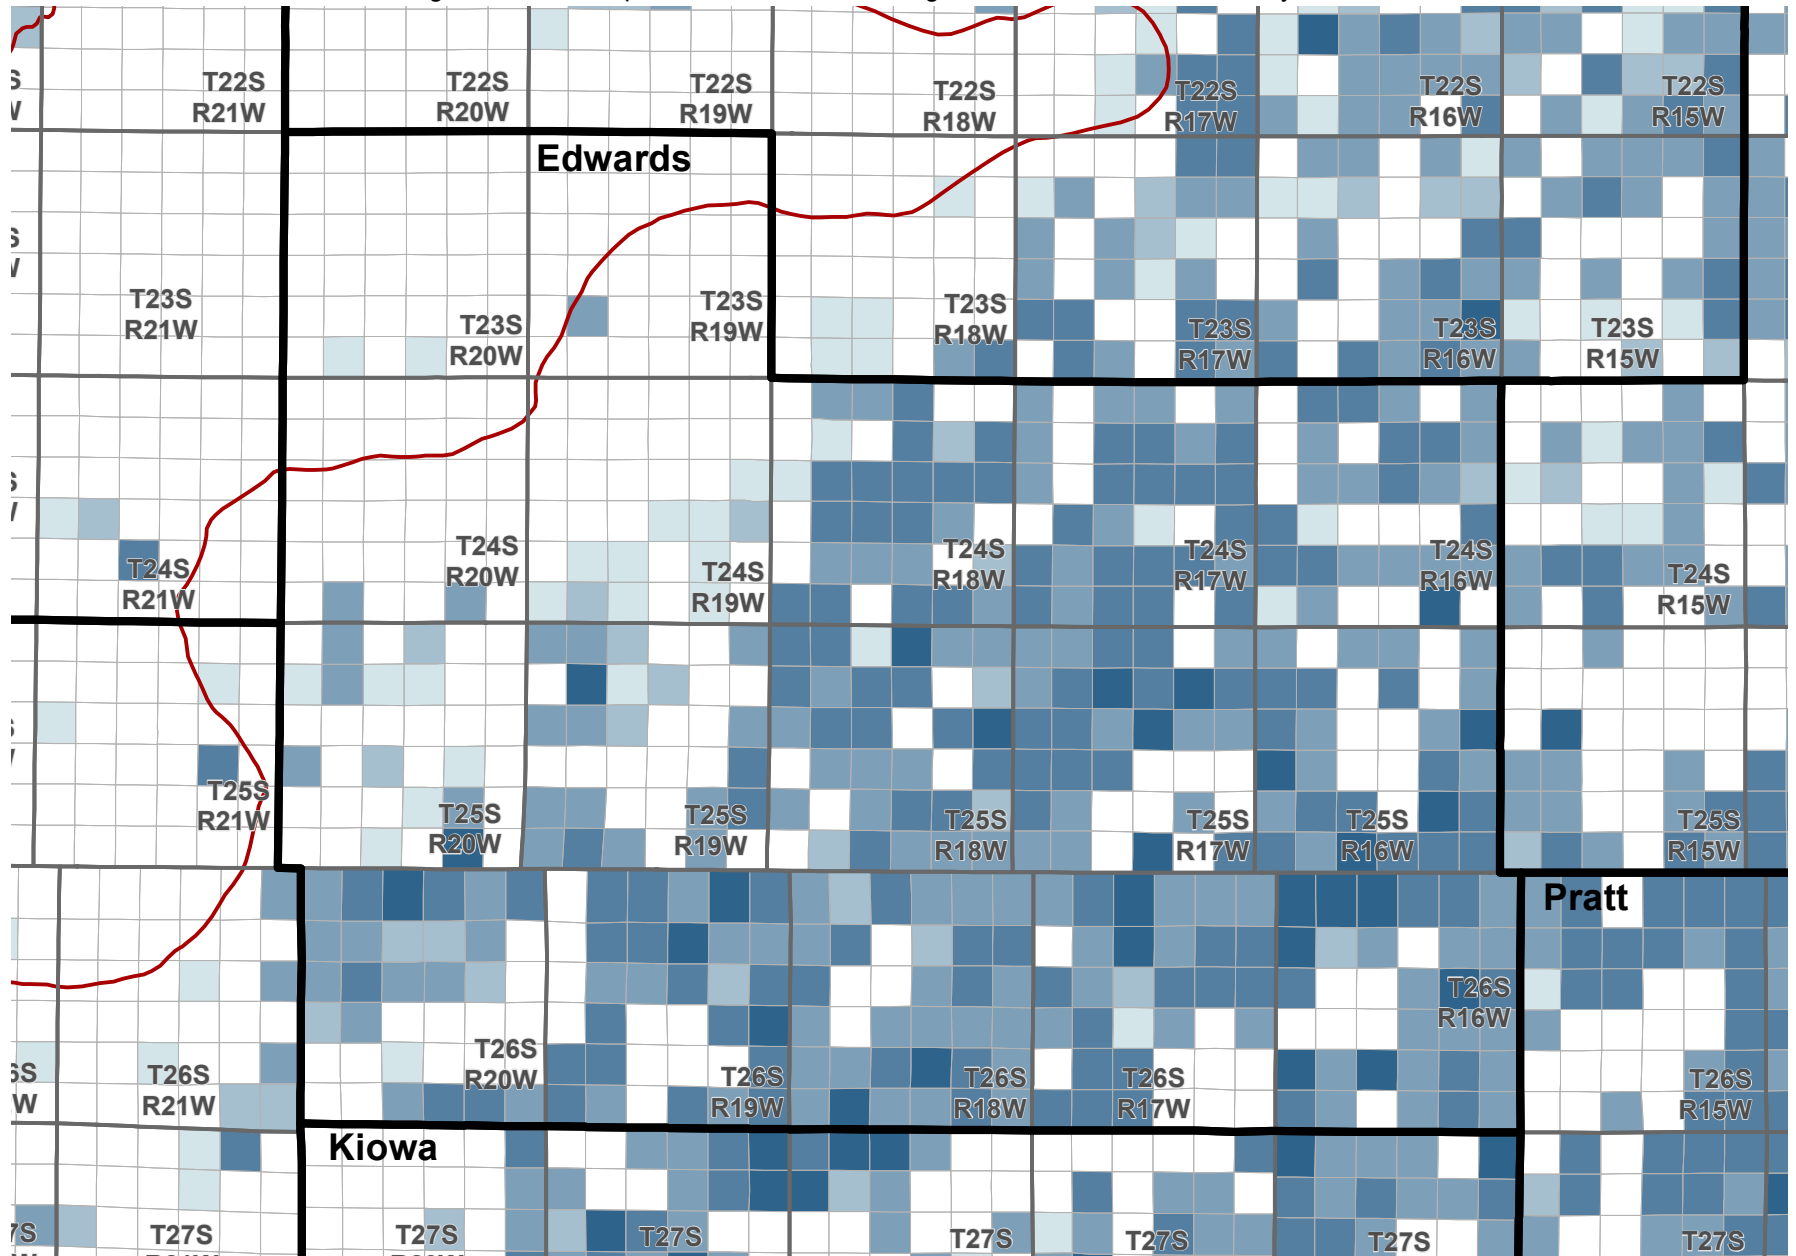

Reported Groundwater Use

Average 2003-2012 reported water use, annual groundwater diversion totals by section

Average reported water use (Acre-Feet)

Kansas Department of Agriculture
Division of Water Resources
February 16, 2016