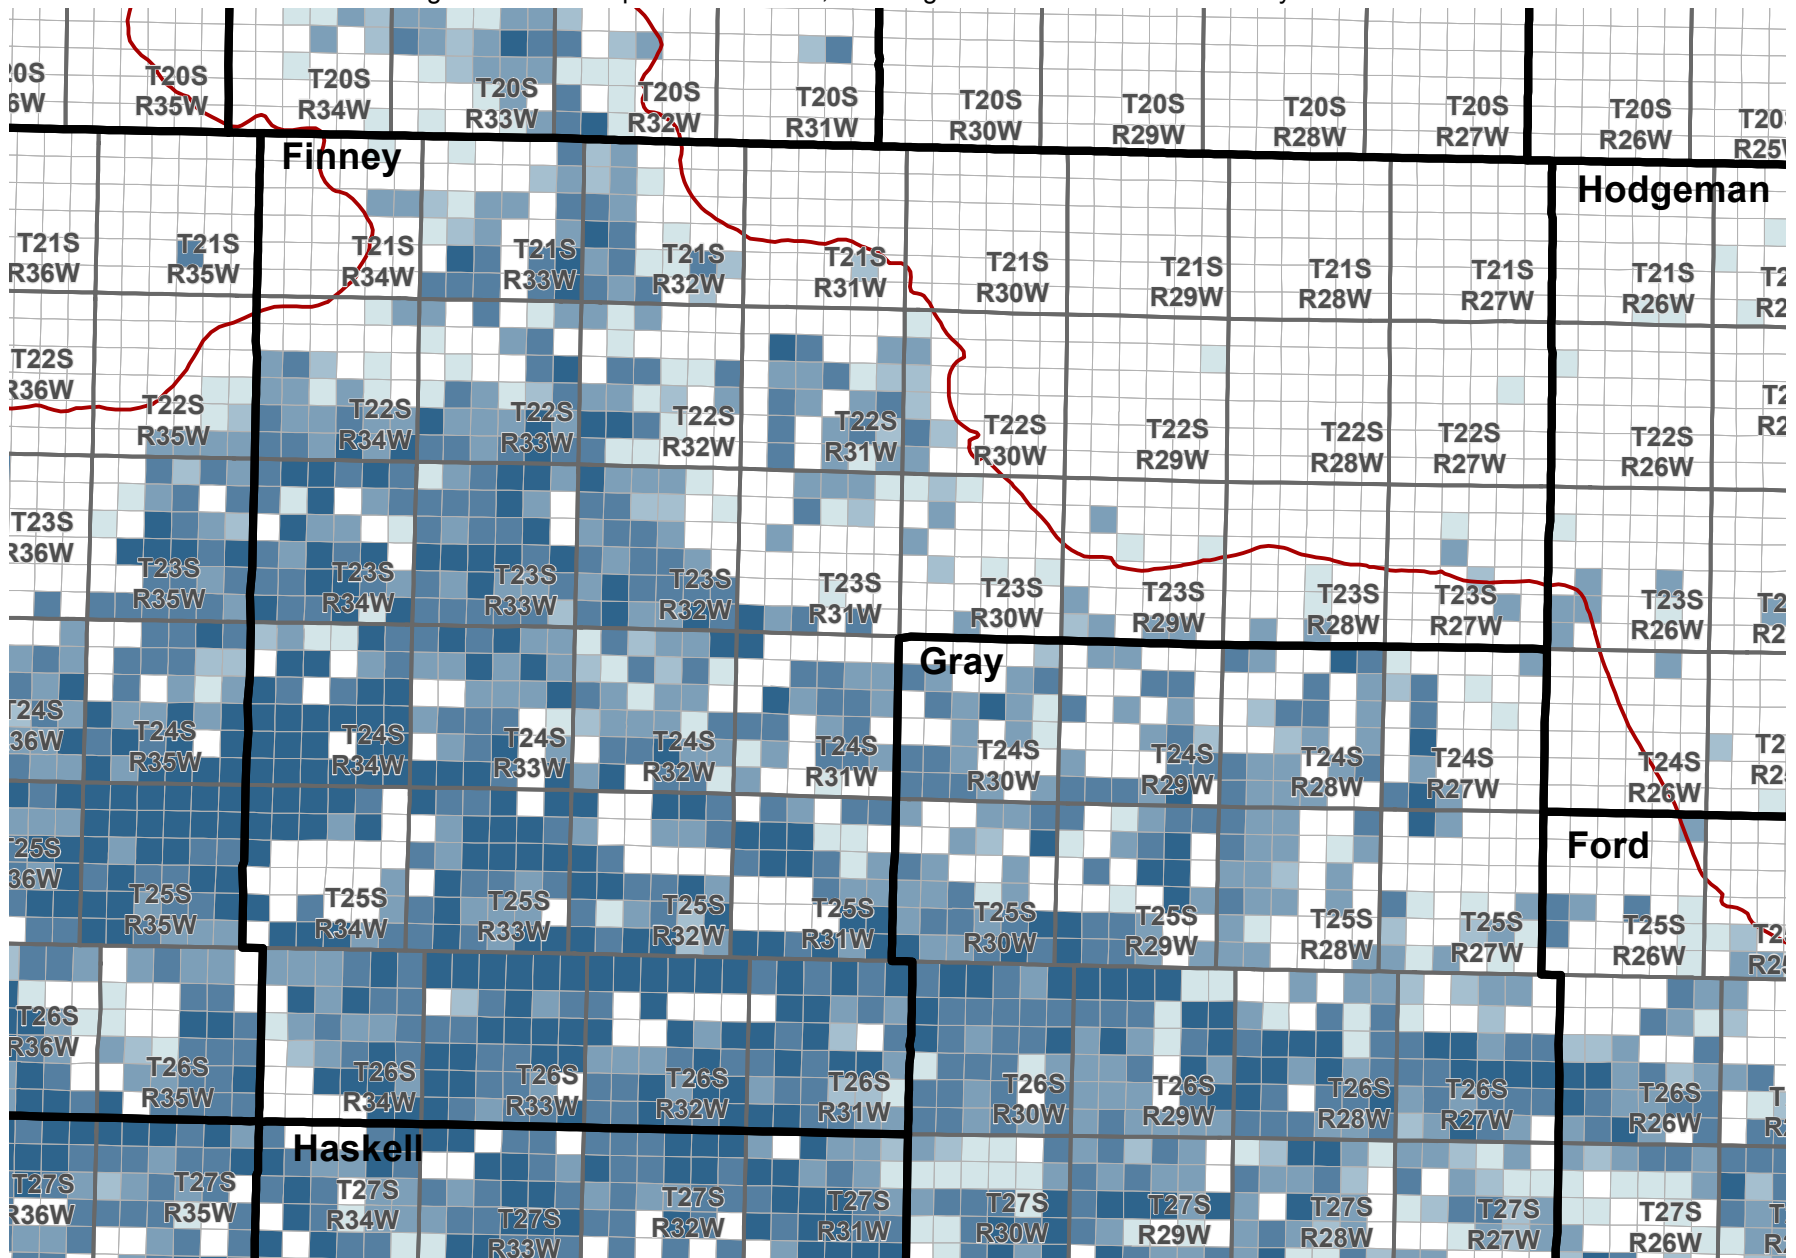

# Reported Groundwater Use

Average 2003-2012 reported water use, annual groundwater diversion totals by section

Average reported water use (Acre-Feet)

Kansas Department of Agriculture  
Division of Water Resources  
February 16, 2016