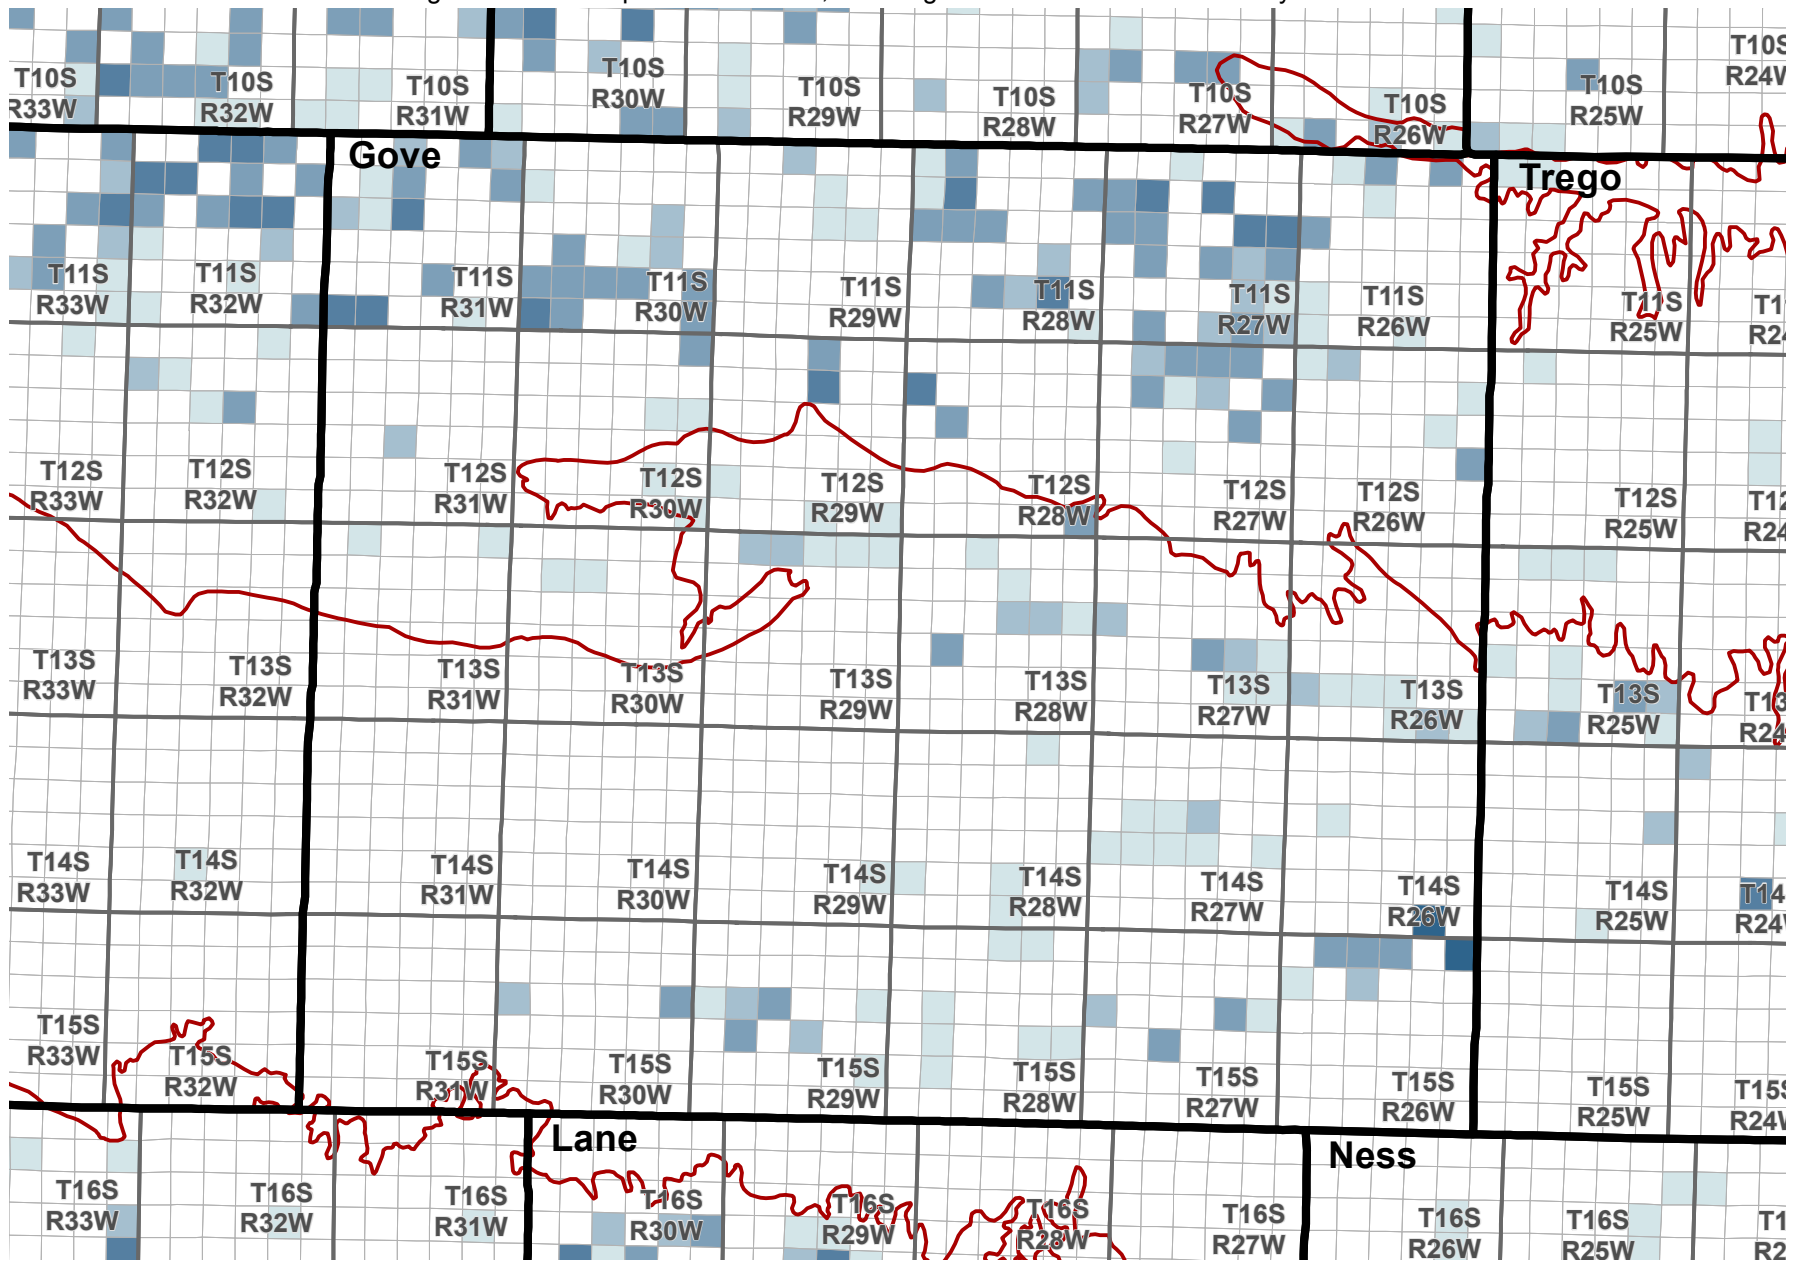

Reported Groundwater Use

Average 2003-2012 reported water use, annual groundwater diversion totals by section

Average reported water use (Acre-Feet)

Kansas Department of Agriculture
Division of Water Resources
February 16, 2016