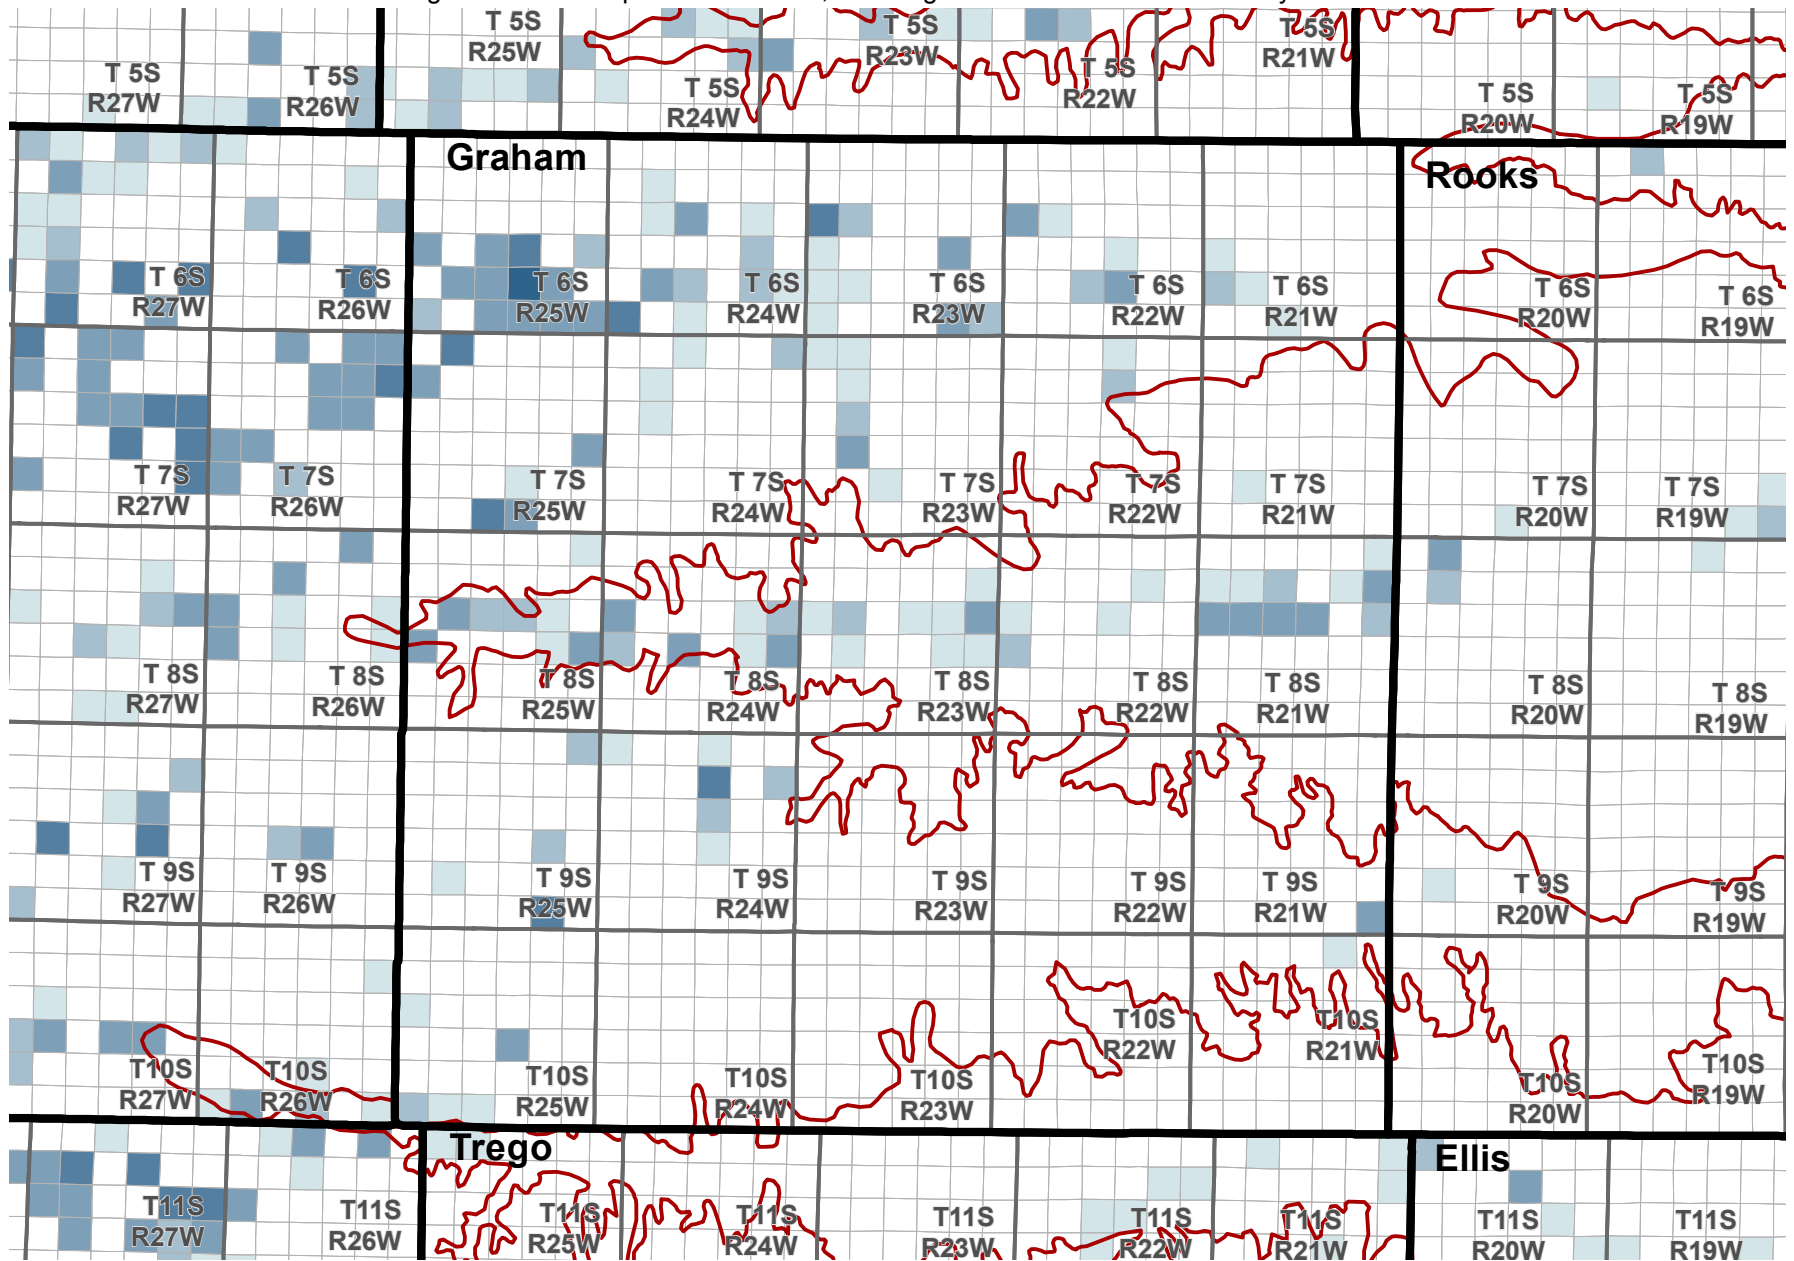

Reported Groundwater Use

Average 2003-2012 reported water use, annual groundwater diversion totals by section

Average reported water use (Acre-Feet)

0 5 10 Miles

Kansas Department of Agriculture
Division of Water Resources
February 16, 2016