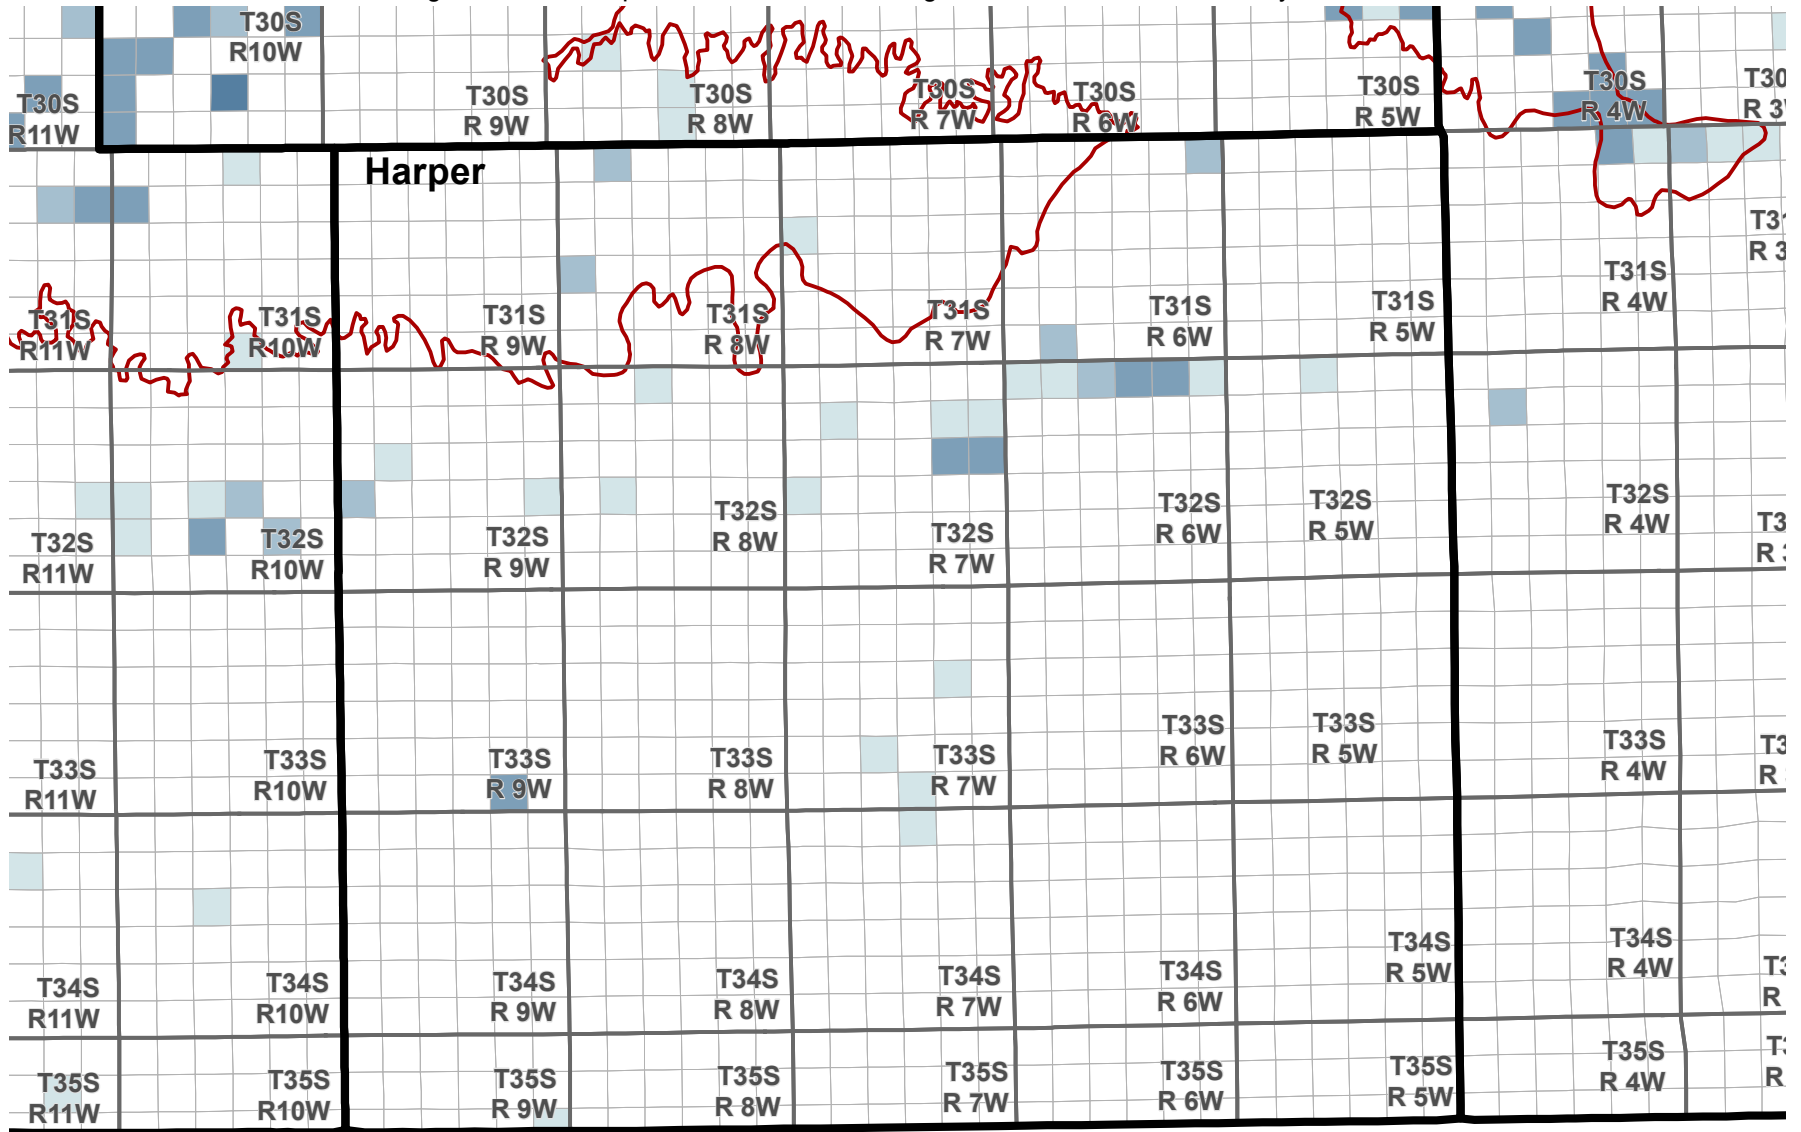

Reported Groundwater Use

Average 2003-2012 reported water use, annual groundwater diversion totals by section

Average reported water use (Acre-Feet)

Kansas Department of Agriculture
Division of Water Resources
February 16, 2016