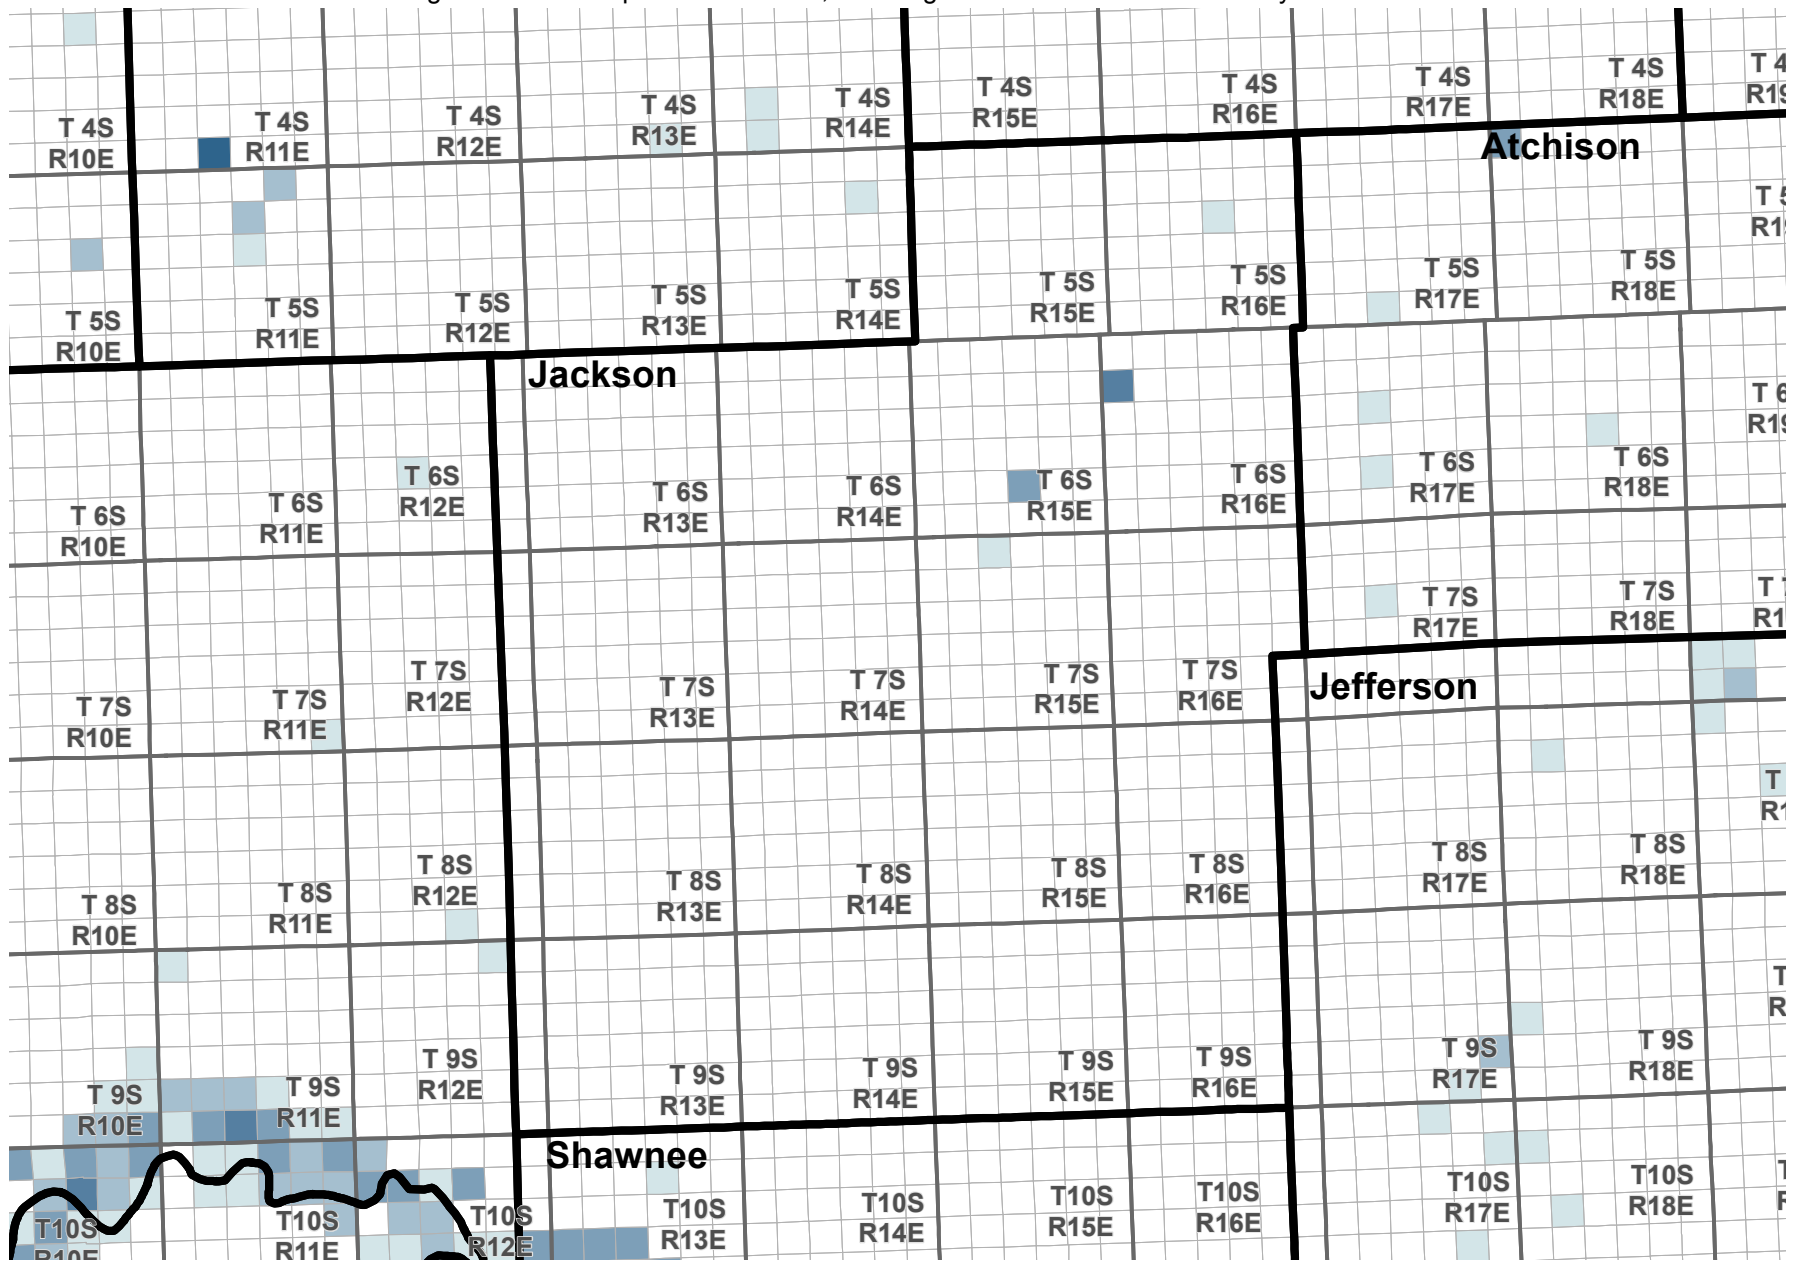

Reported Groundwater Use

Average 2003-2012 reported water use, annual groundwater diversion totals by section

Average reported water use (Acre-Feet)

Kansas Department of Agriculture
Division of Water Resources
February 16, 2016