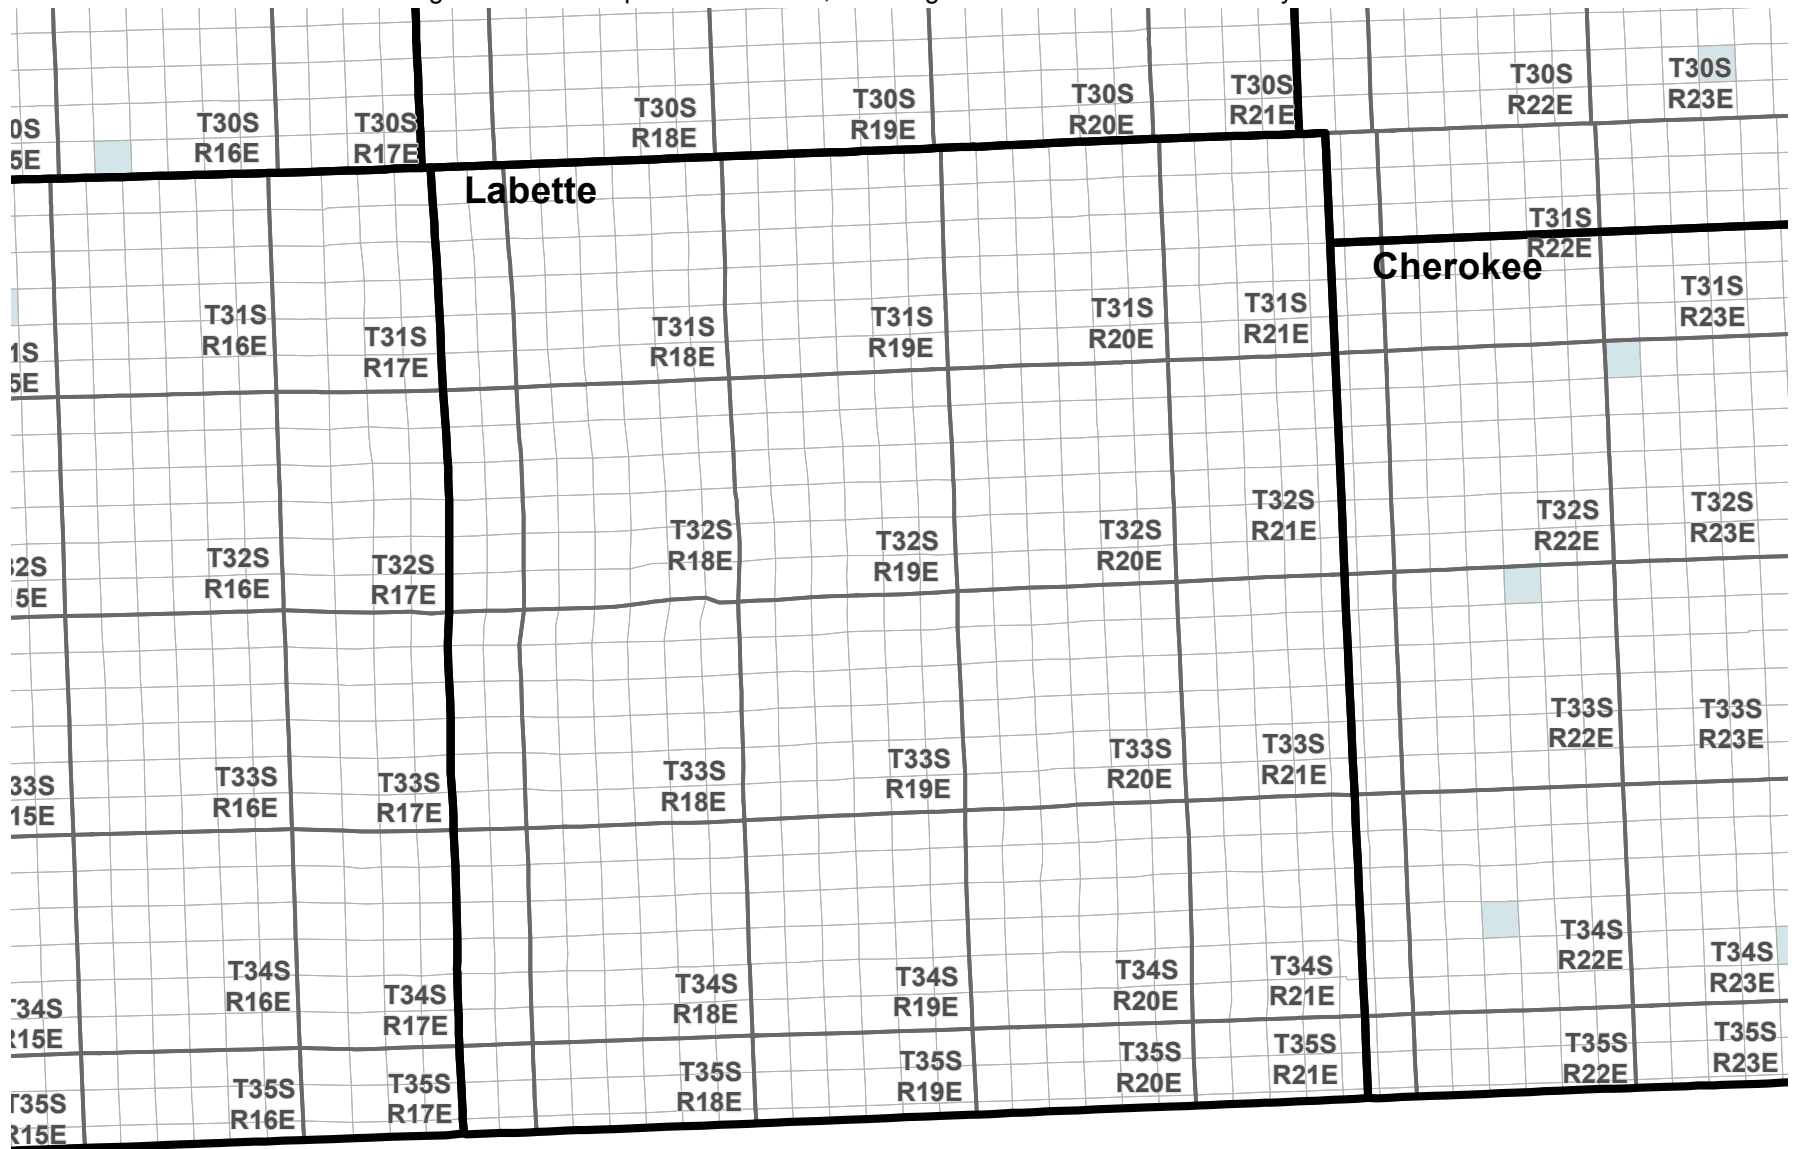

Reported Groundwater Use

Average 2003-2012 reported water use, annual groundwater diversion totals by section

Average reported water use (Acre-Feet)

Kansas Department of Agriculture
Division of Water Resources
February 16, 2016