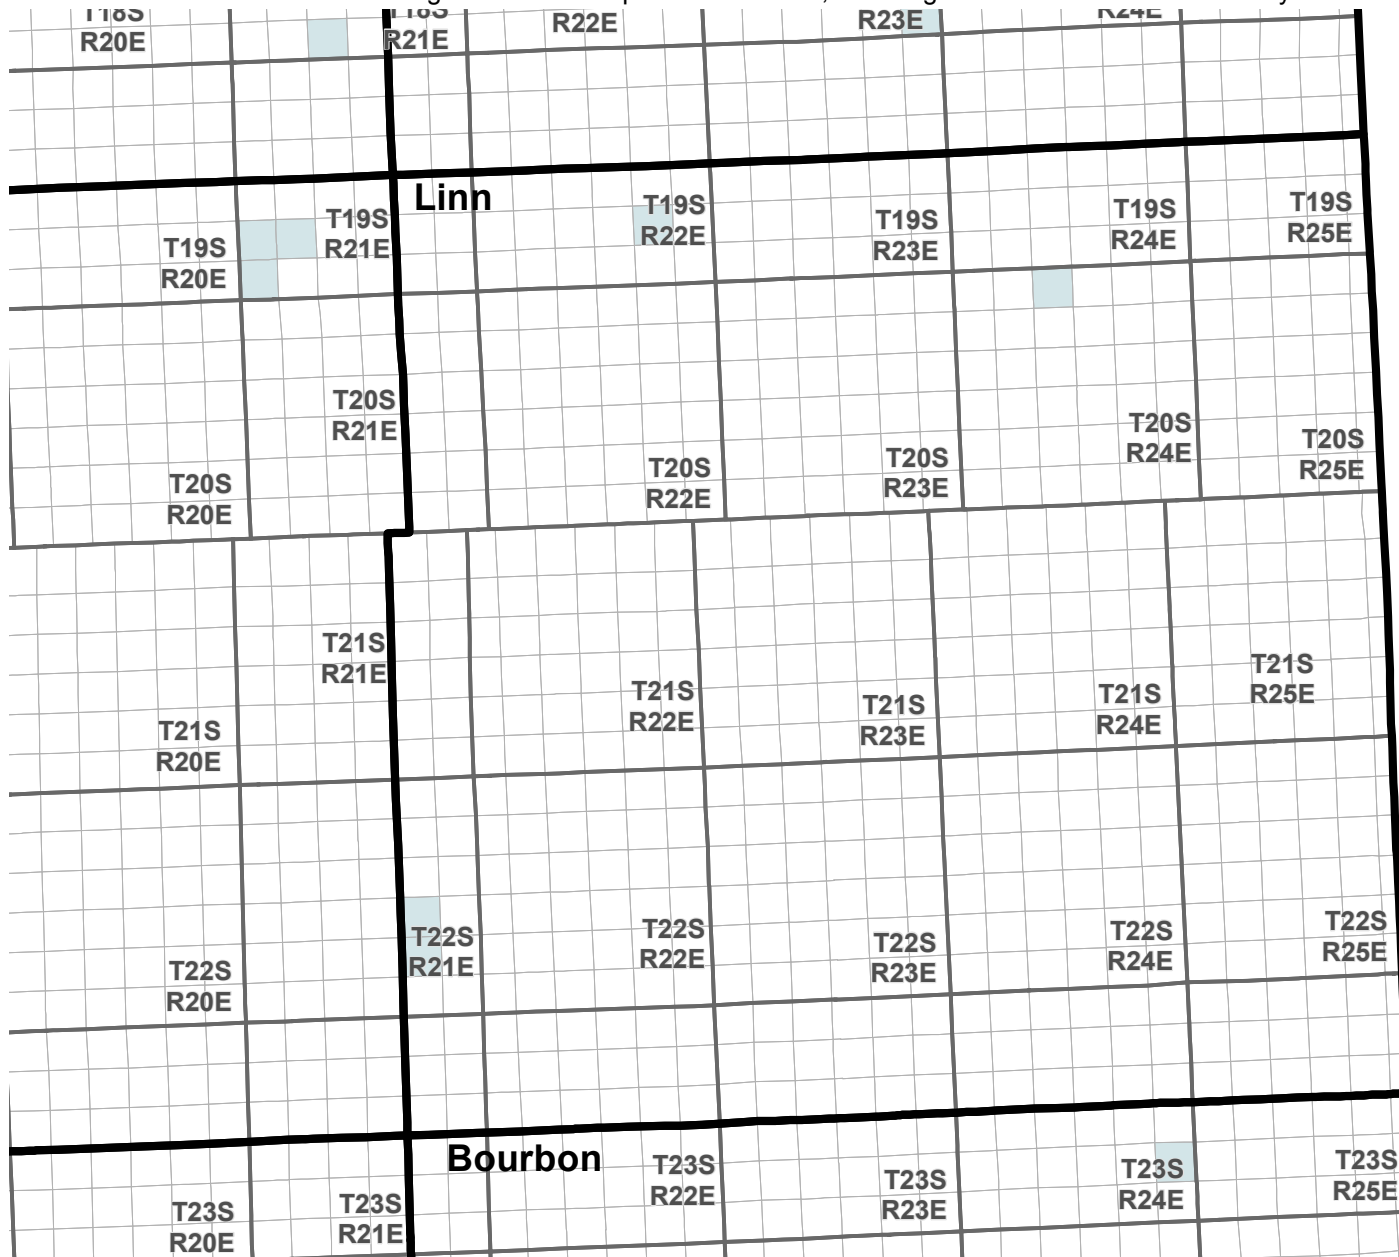

Reported Groundwater Use

Average 2003-2012 reported water use, annual groundwater diversion totals by section

Average reported water use (Acre-Feet)

Kansas Department of Agriculture
 Division of Water Resources
 February 16, 2016