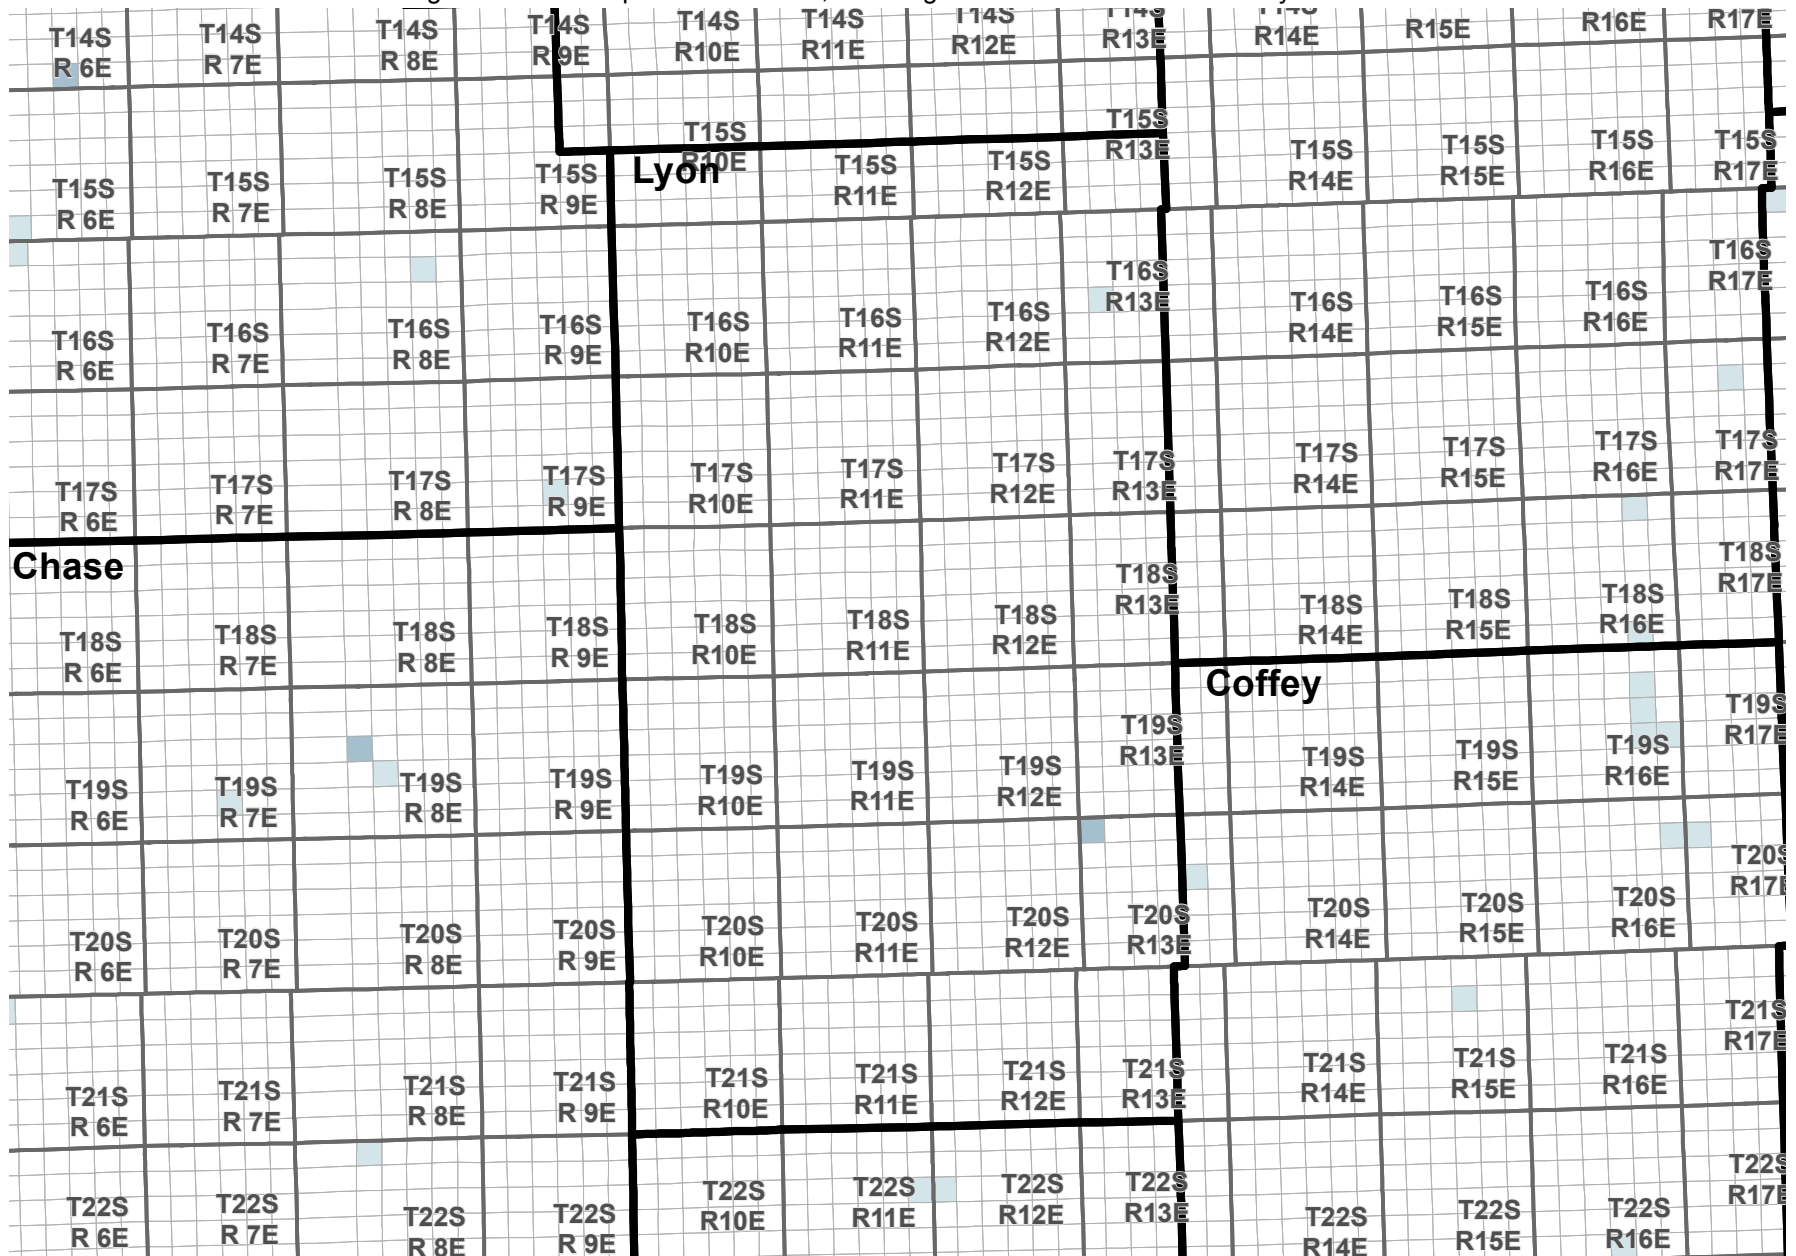

Reported Groundwater Use

Average 2003-2012 reported water use, annual groundwater diversion totals by section

Average reported water use (Acre-Feet)

Kansas Department of Agriculture
Division of Water Resources
February 16, 2016