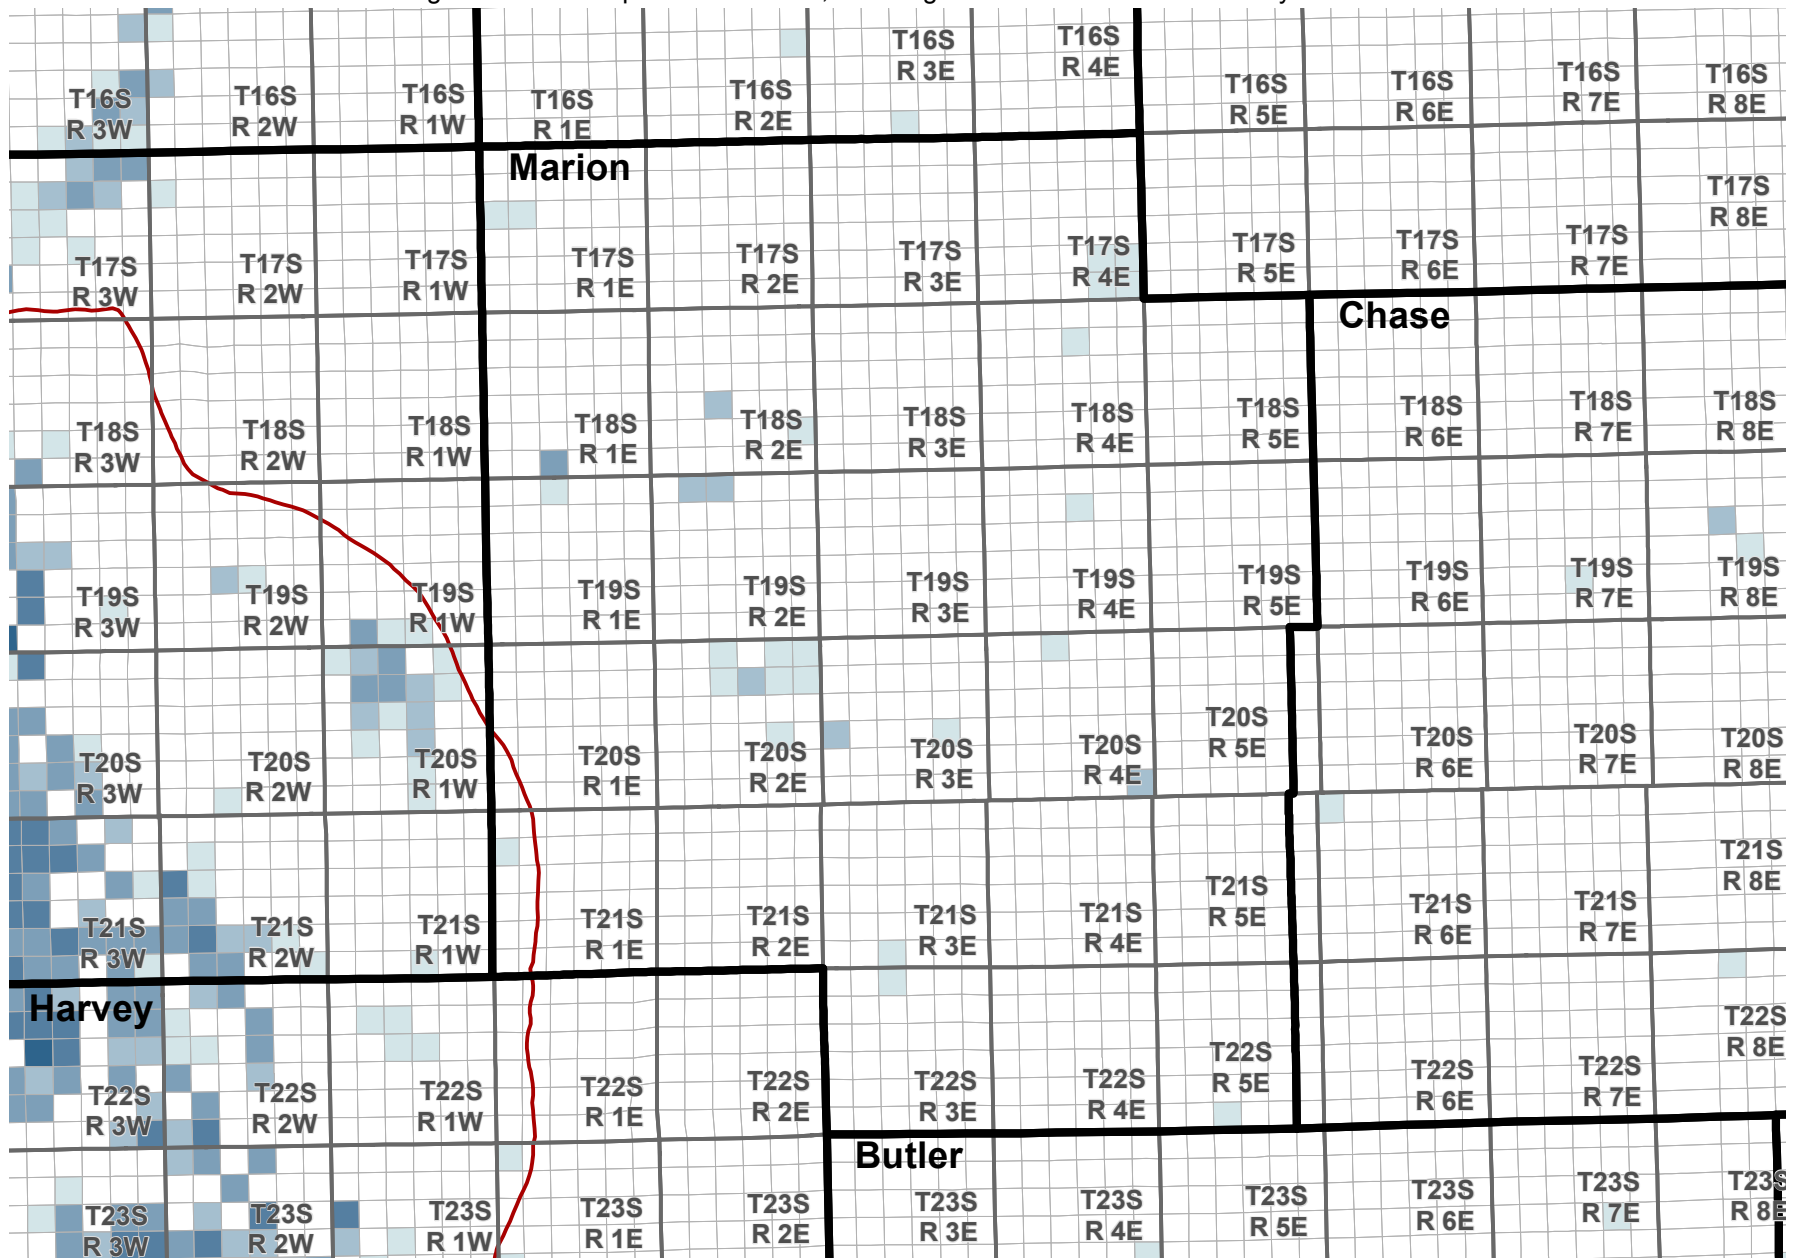

Reported Groundwater Use

Average 2003-2012 reported water use, annual groundwater diversion totals by section

Average reported water use (Acre-Feet)

Kansas Department of Agriculture
Division of Water Resources
February 16, 2016