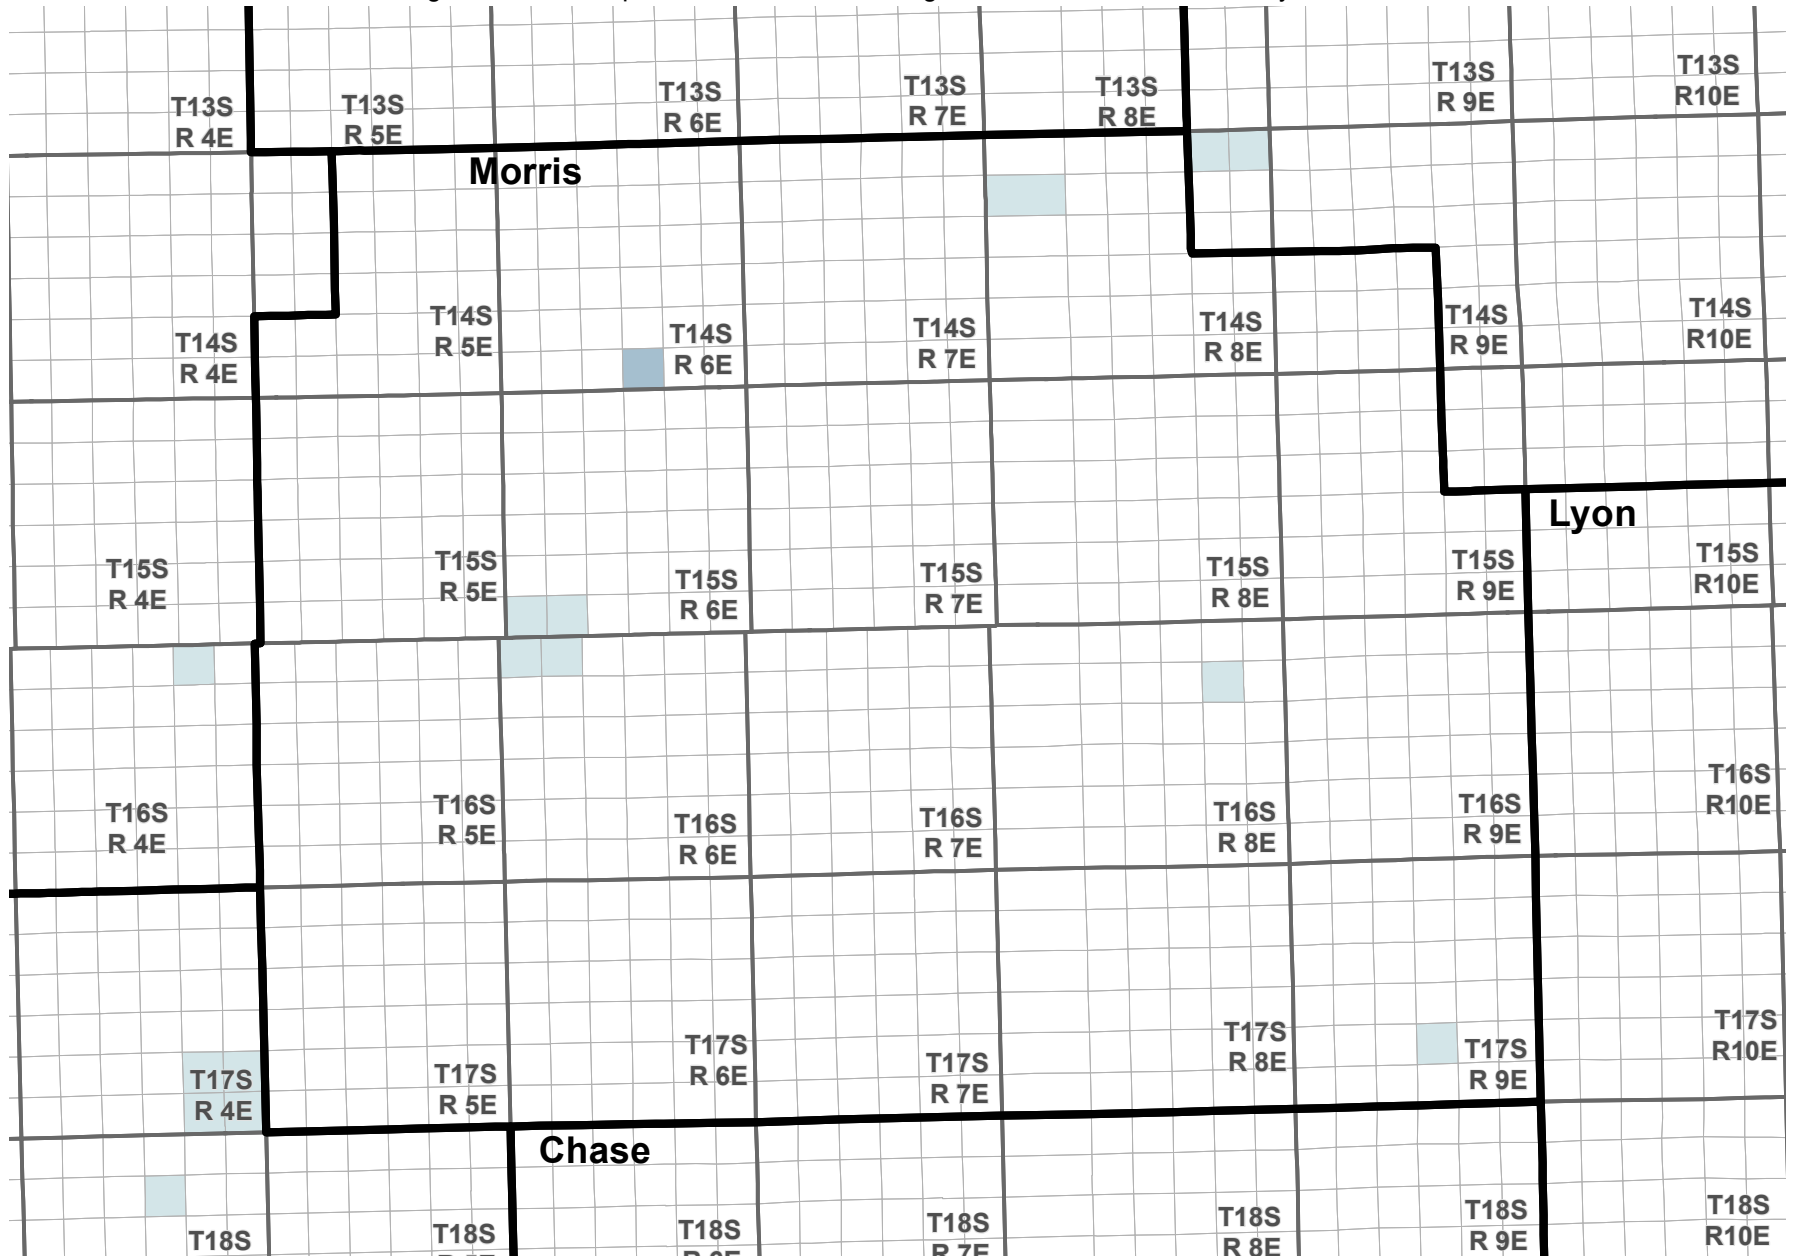

Reported Groundwater Use

Average 2003-2012 reported water use, annual groundwater diversion totals by section

Average reported water use (Acre-Feet)

Kansas Department of Agriculture
Division of Water Resources
February 16, 2016