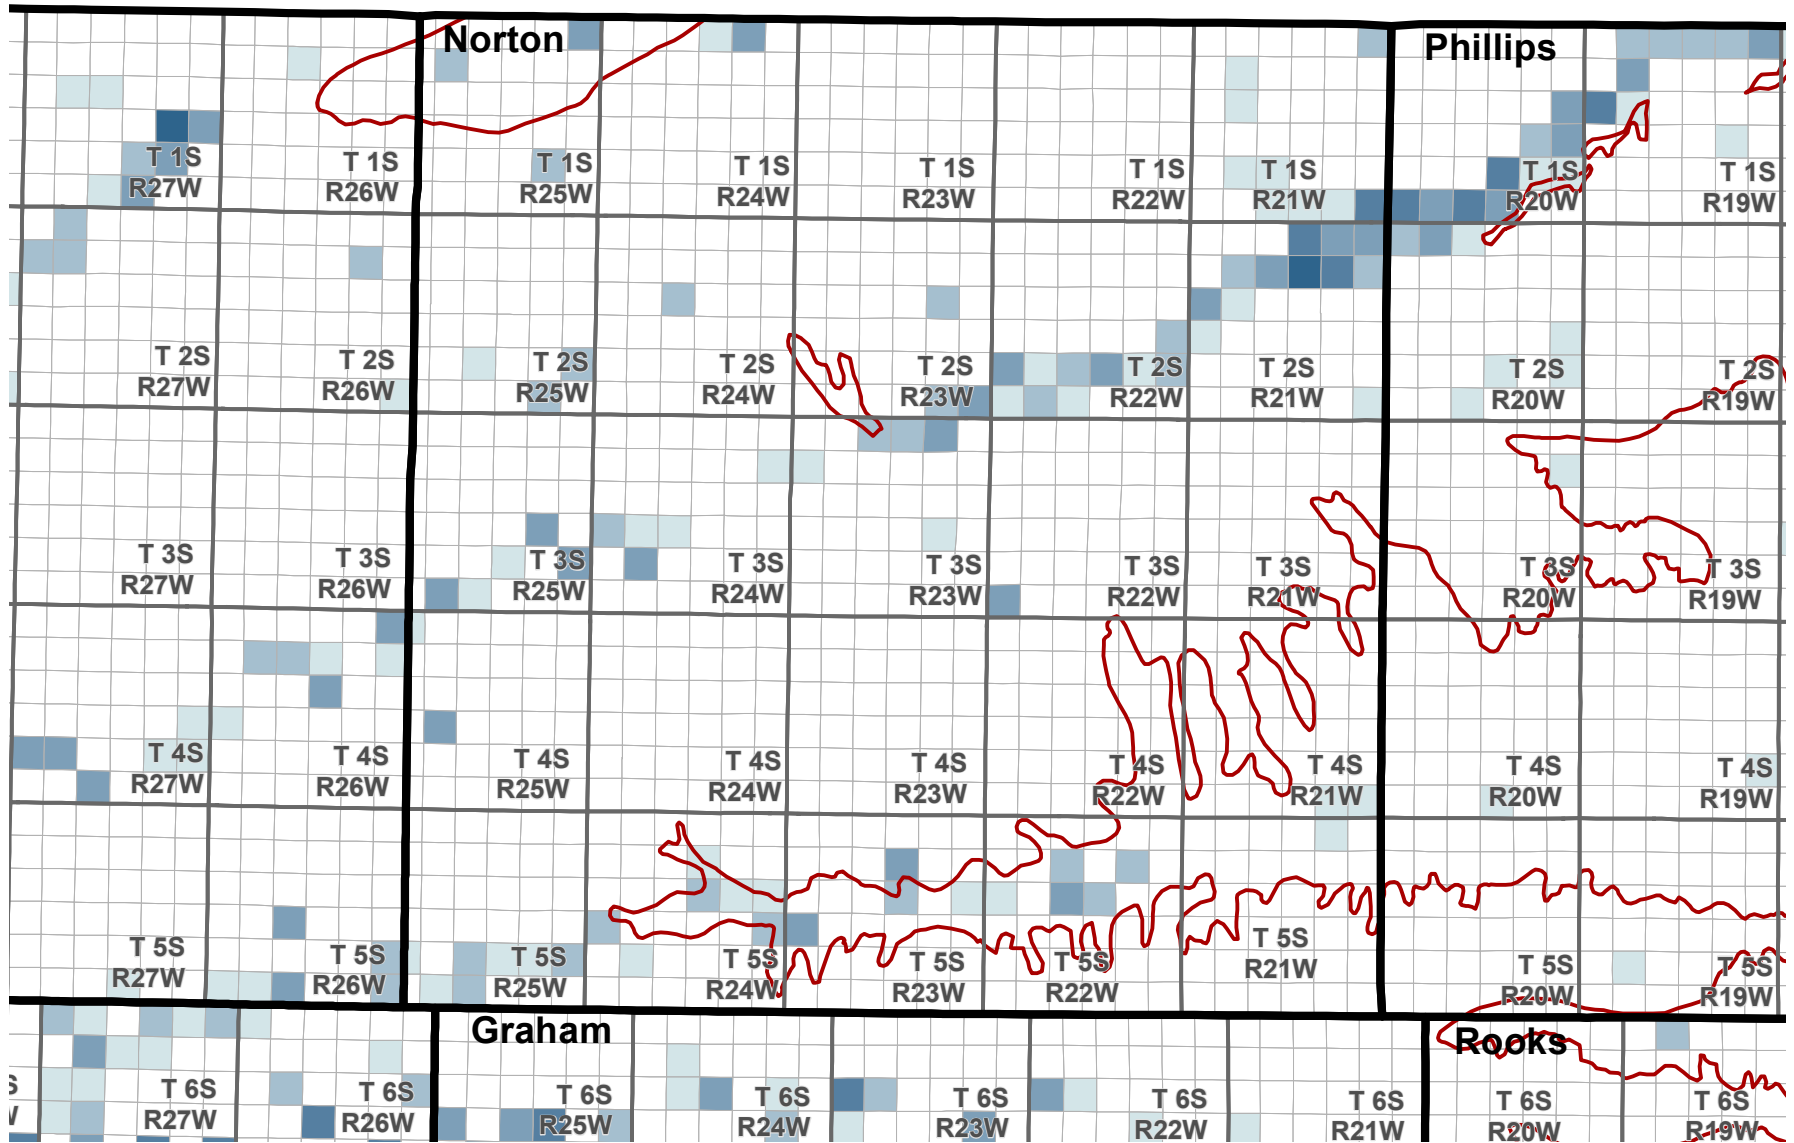

# Reported Groundwater Use

Average 2003-2012 reported water use, annual groundwater diversion totals by section

## Average reported water use (Acre-Feet)

0 5 10 Miles

Kansas Department of Agriculture  
Division of Water Resources  
February 16, 2016