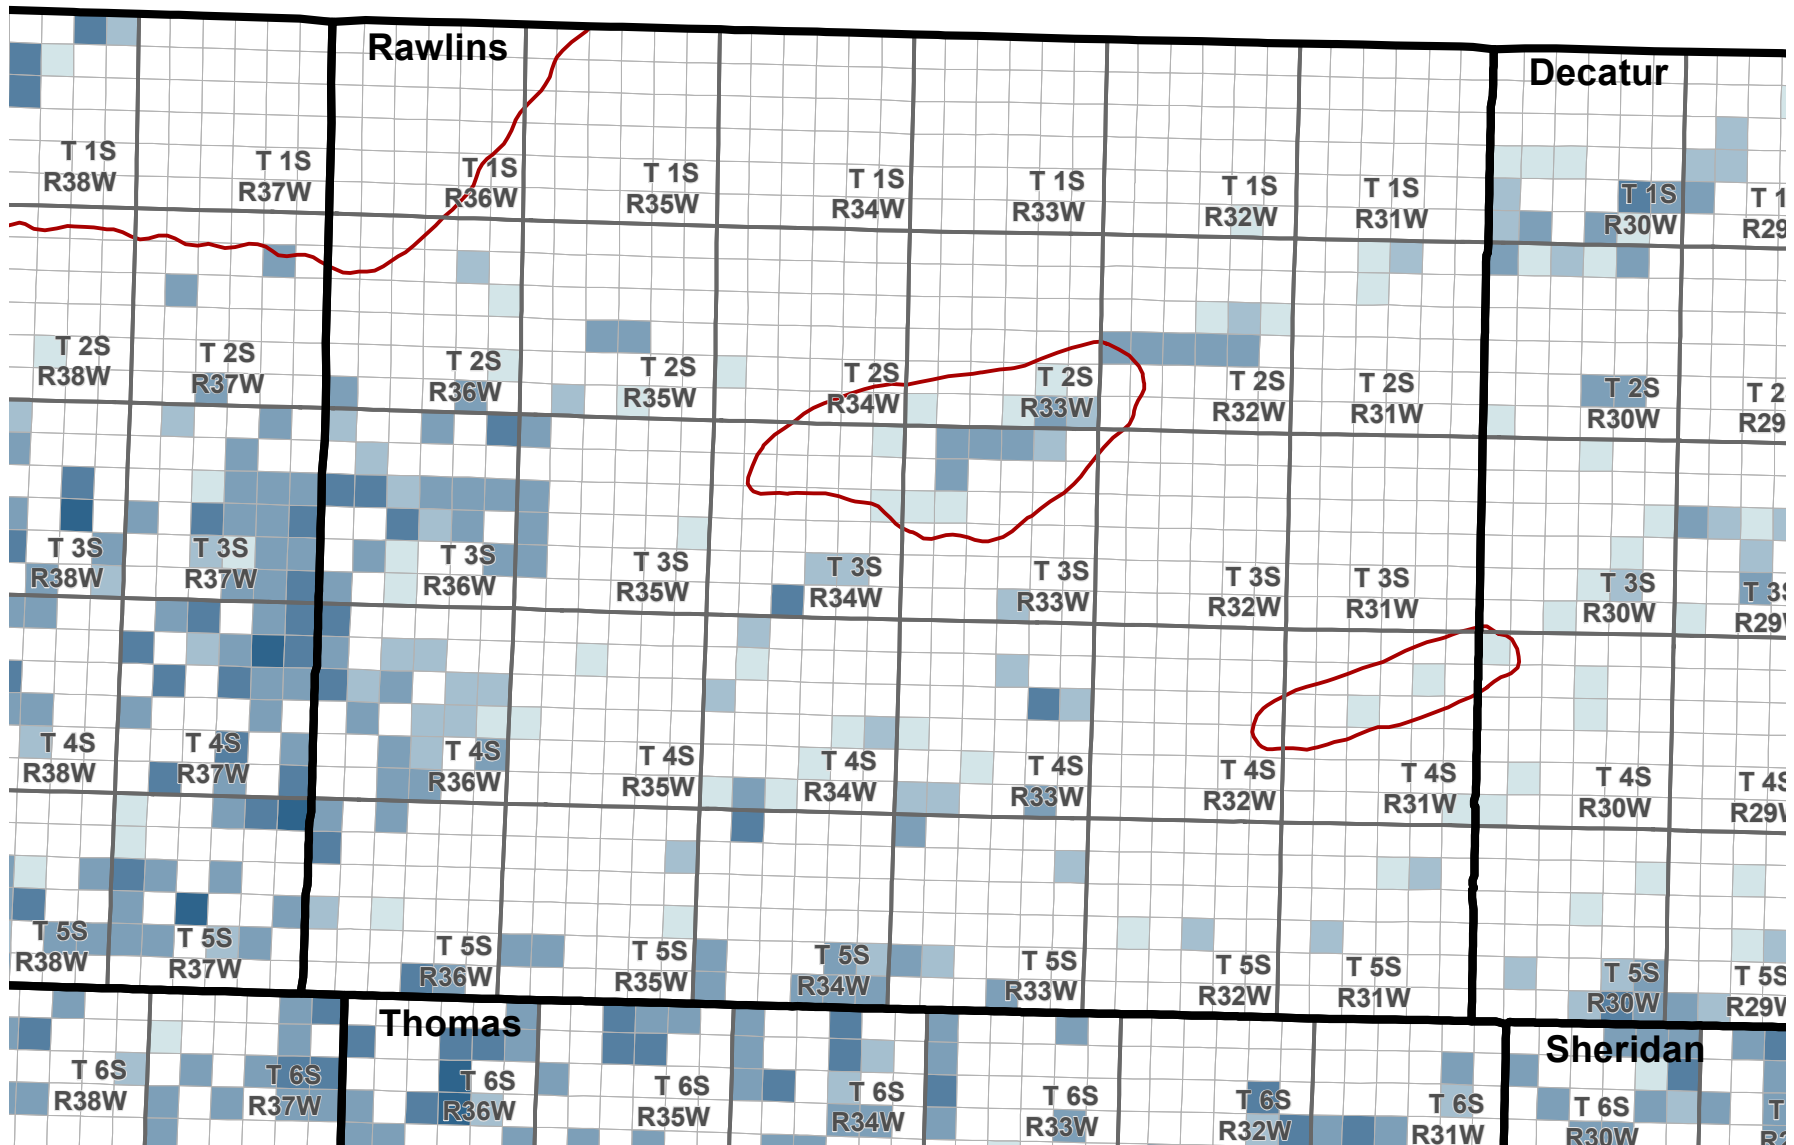

Reported Groundwater Use

Average 2003-2012 reported water use, annual groundwater diversion totals by section

Average reported water use (Acre-Feet)

Kansas Department of Agriculture
Division of Water Resources
February 16, 2016