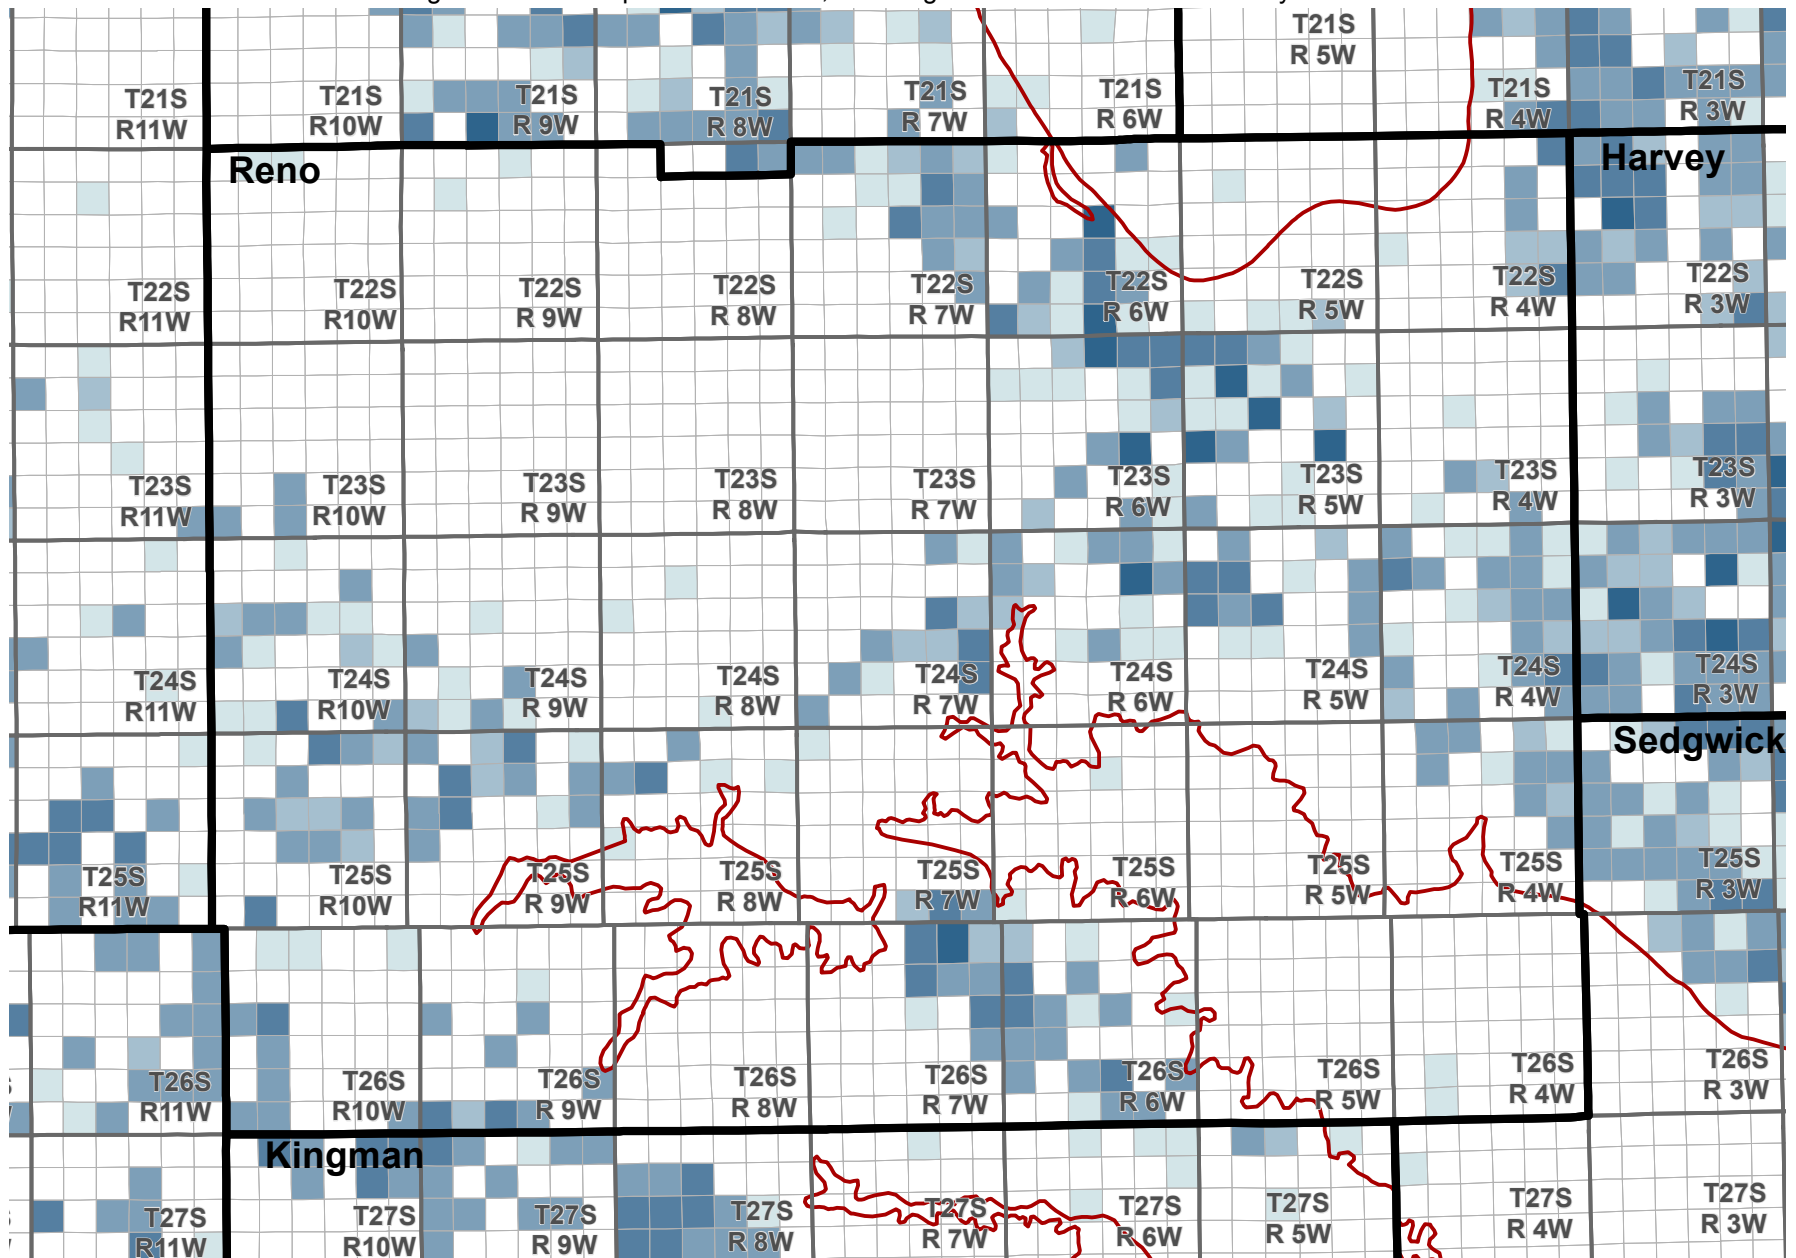

Reported Groundwater Use

Average 2003-2012 reported water use, annual groundwater diversion totals by section

Average reported water use (Acre-Feet)

Kansas Department of Agriculture
Division of Water Resources
February 16, 2016