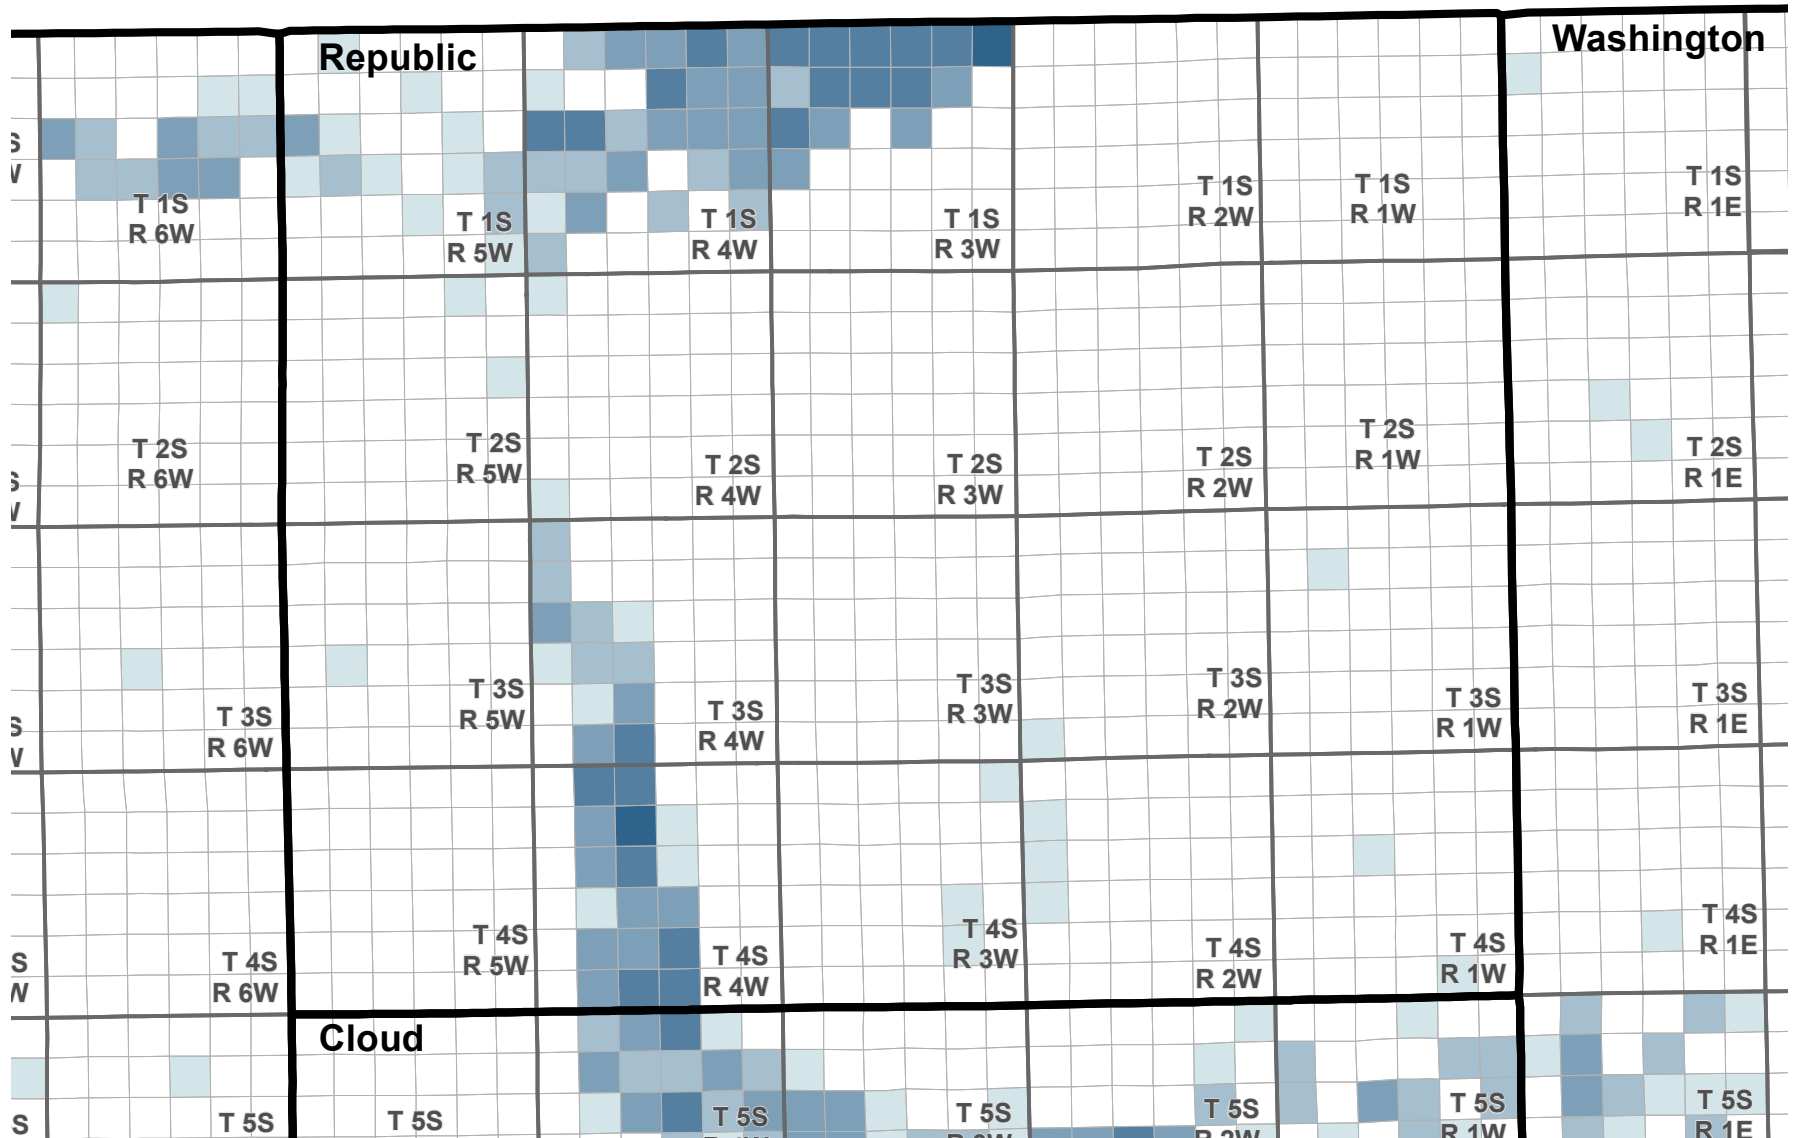

# Reported Groundwater Use

Average 2003-2012 reported water use, annual groundwater diversion totals by section

### Average reported water use (Acre-Feet)

Kansas Department of Agriculture  
 Division of Water Resources  
 February 16, 2016