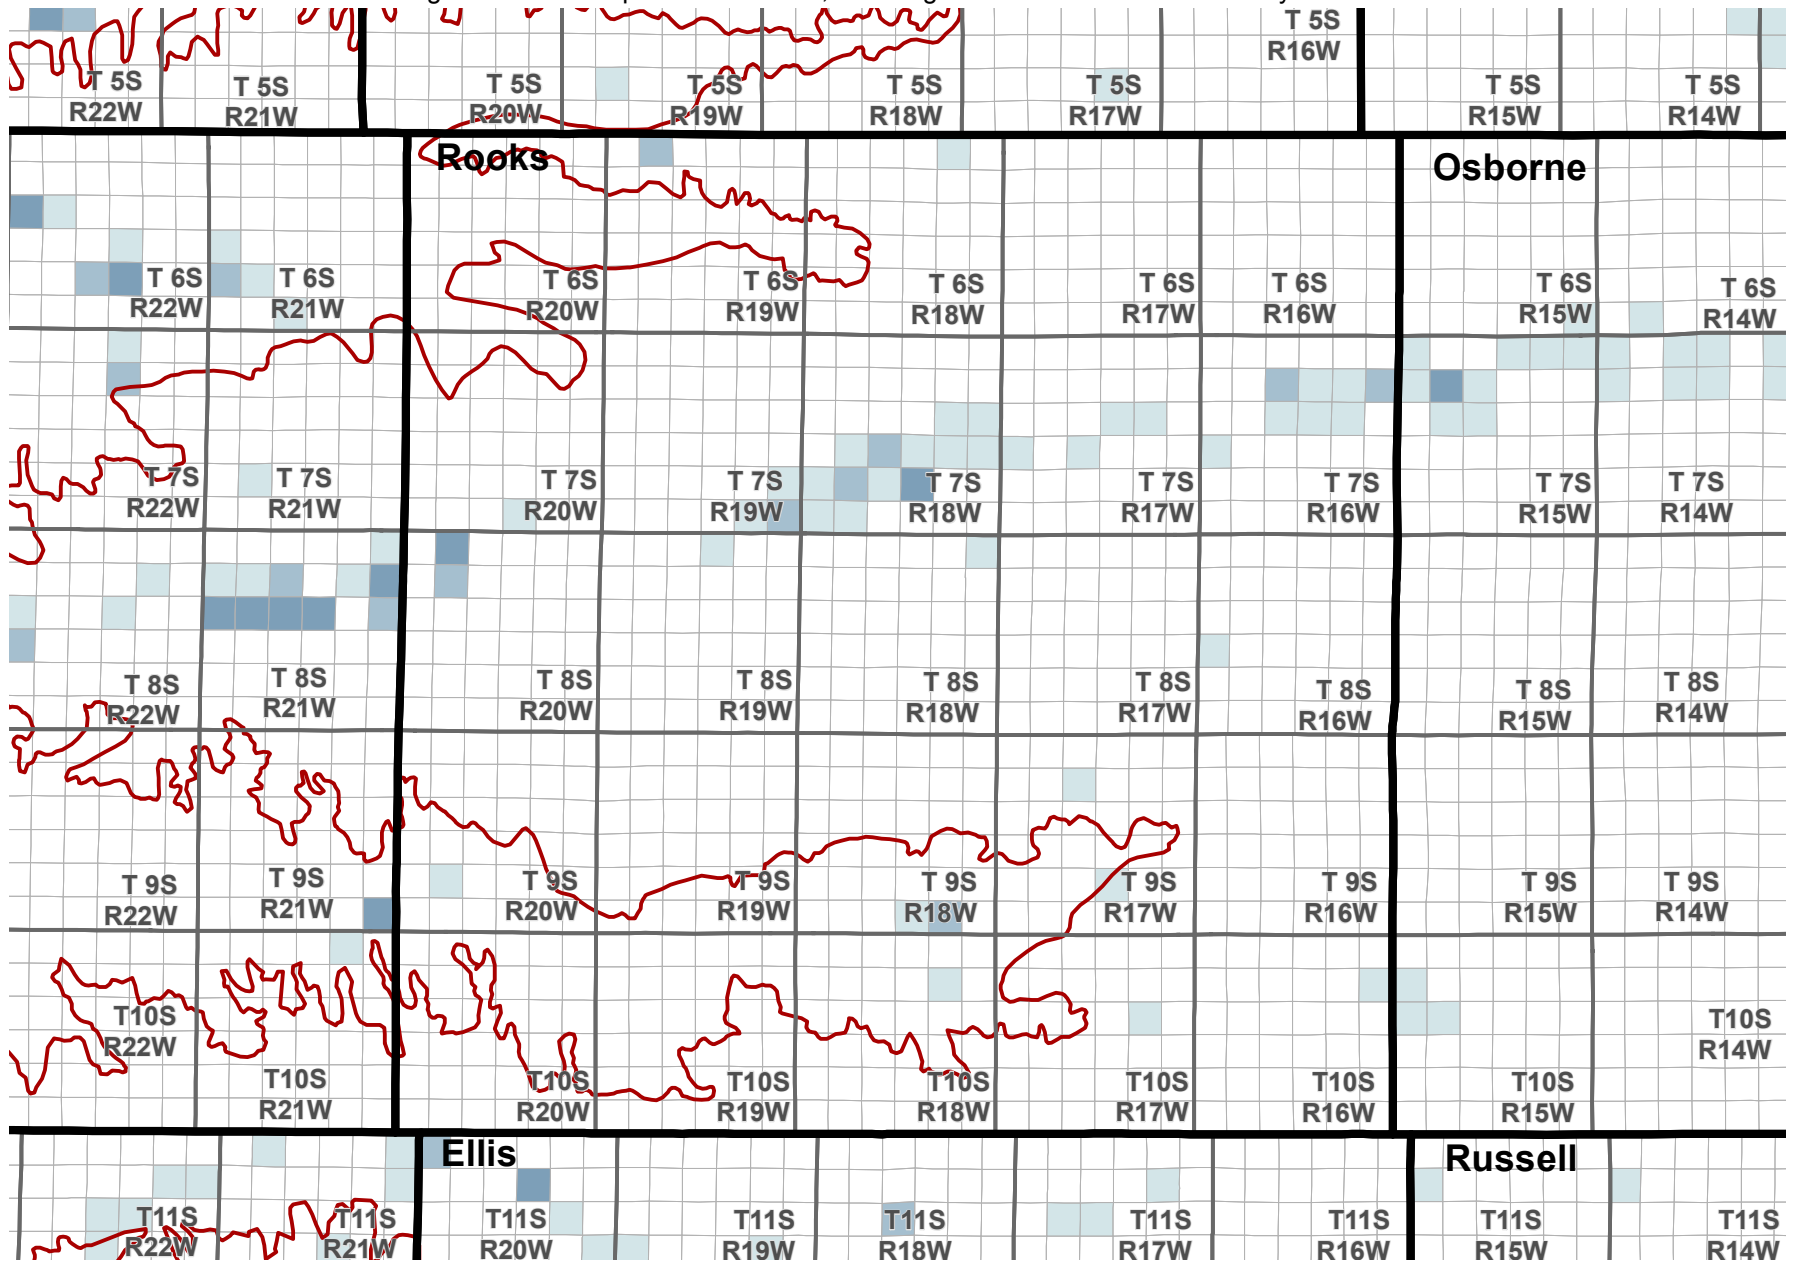

# Reported Groundwater Use

Average 2003-2012 reported water use, annual groundwater diversion totals by section

## Average reported water use (Acre-Feet)

0 5 10 Miles

Kansas Department of Agriculture  
Division of Water Resources  
February 16, 2016