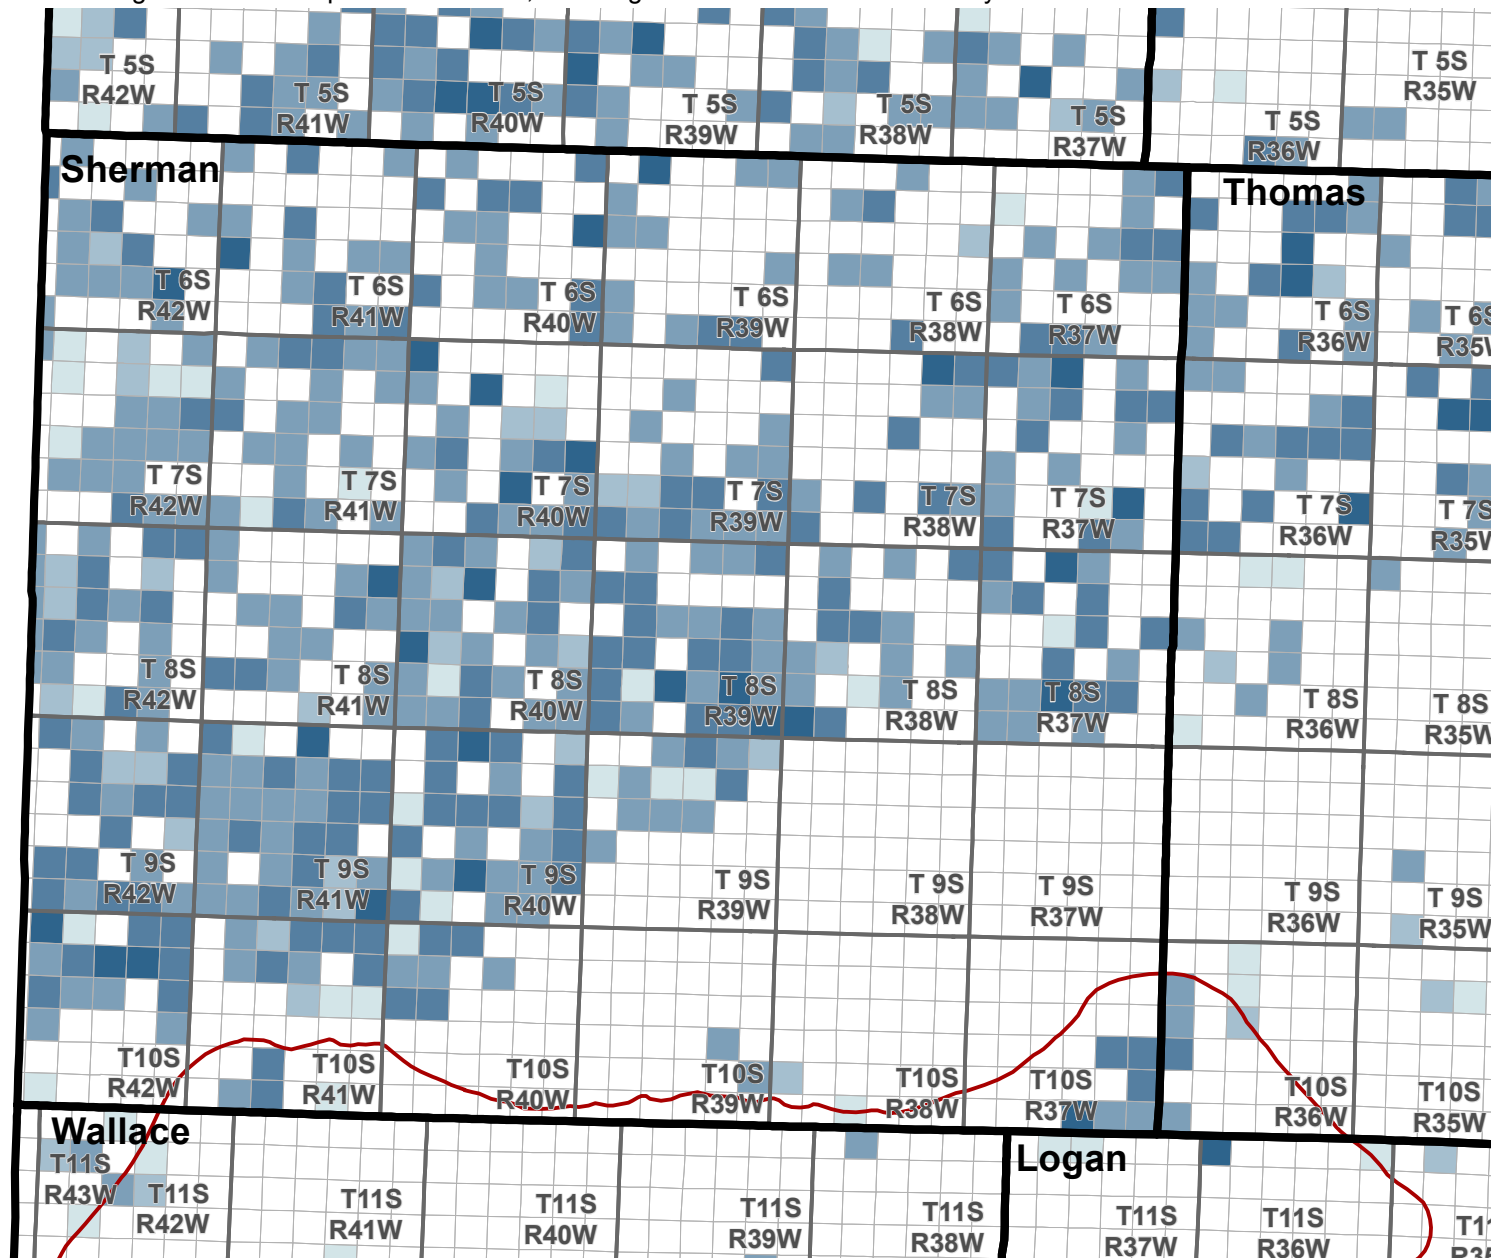

Reported Groundwater Use

Average 2003-2012 reported water use, annual groundwater diversion totals by section

Average reported water use (Acre-Feet)

0 5 10 Miles

Kansas Department of Agriculture
Division of Water Resources
February 16, 2016