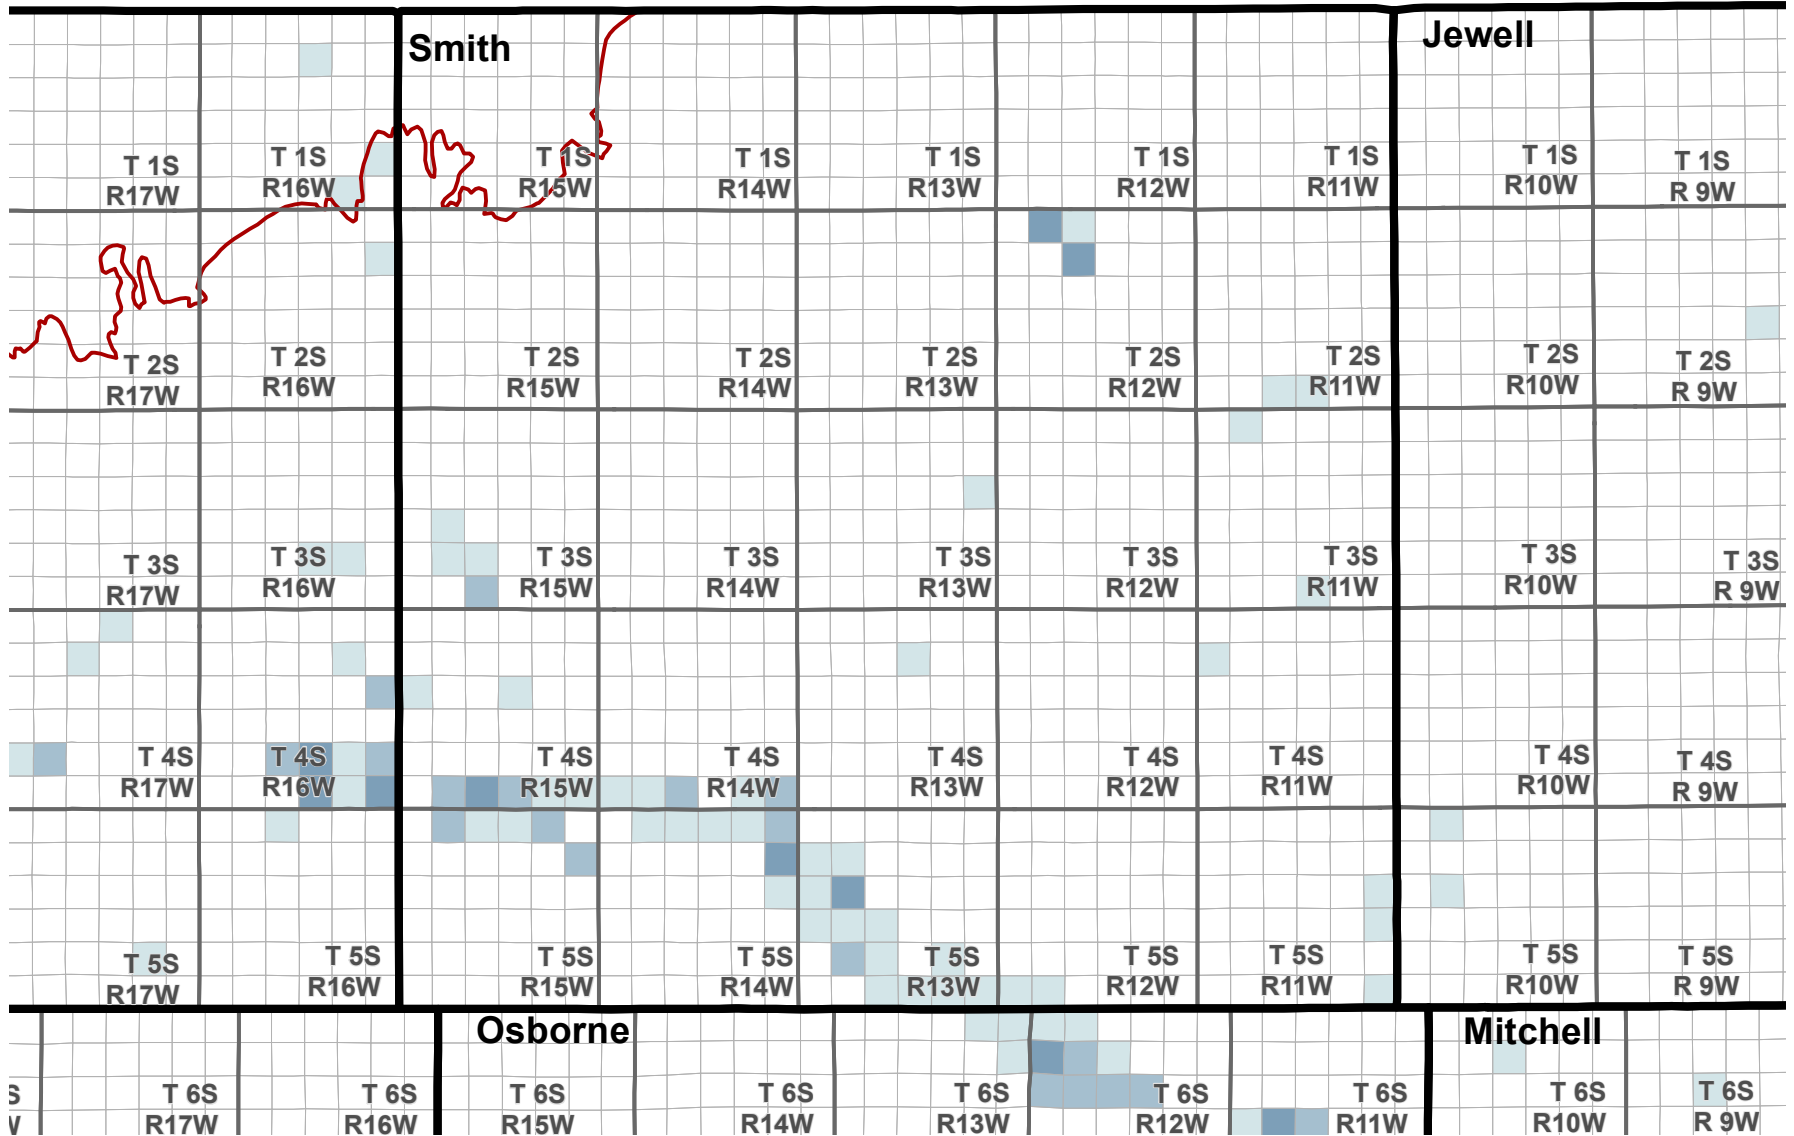

Reported Groundwater Use

Average 2003-2012 reported water use, annual groundwater diversion totals by section

Average reported water use (Acre-Feet)

Kansas Department of Agriculture
Division of Water Resources
February 16, 2016