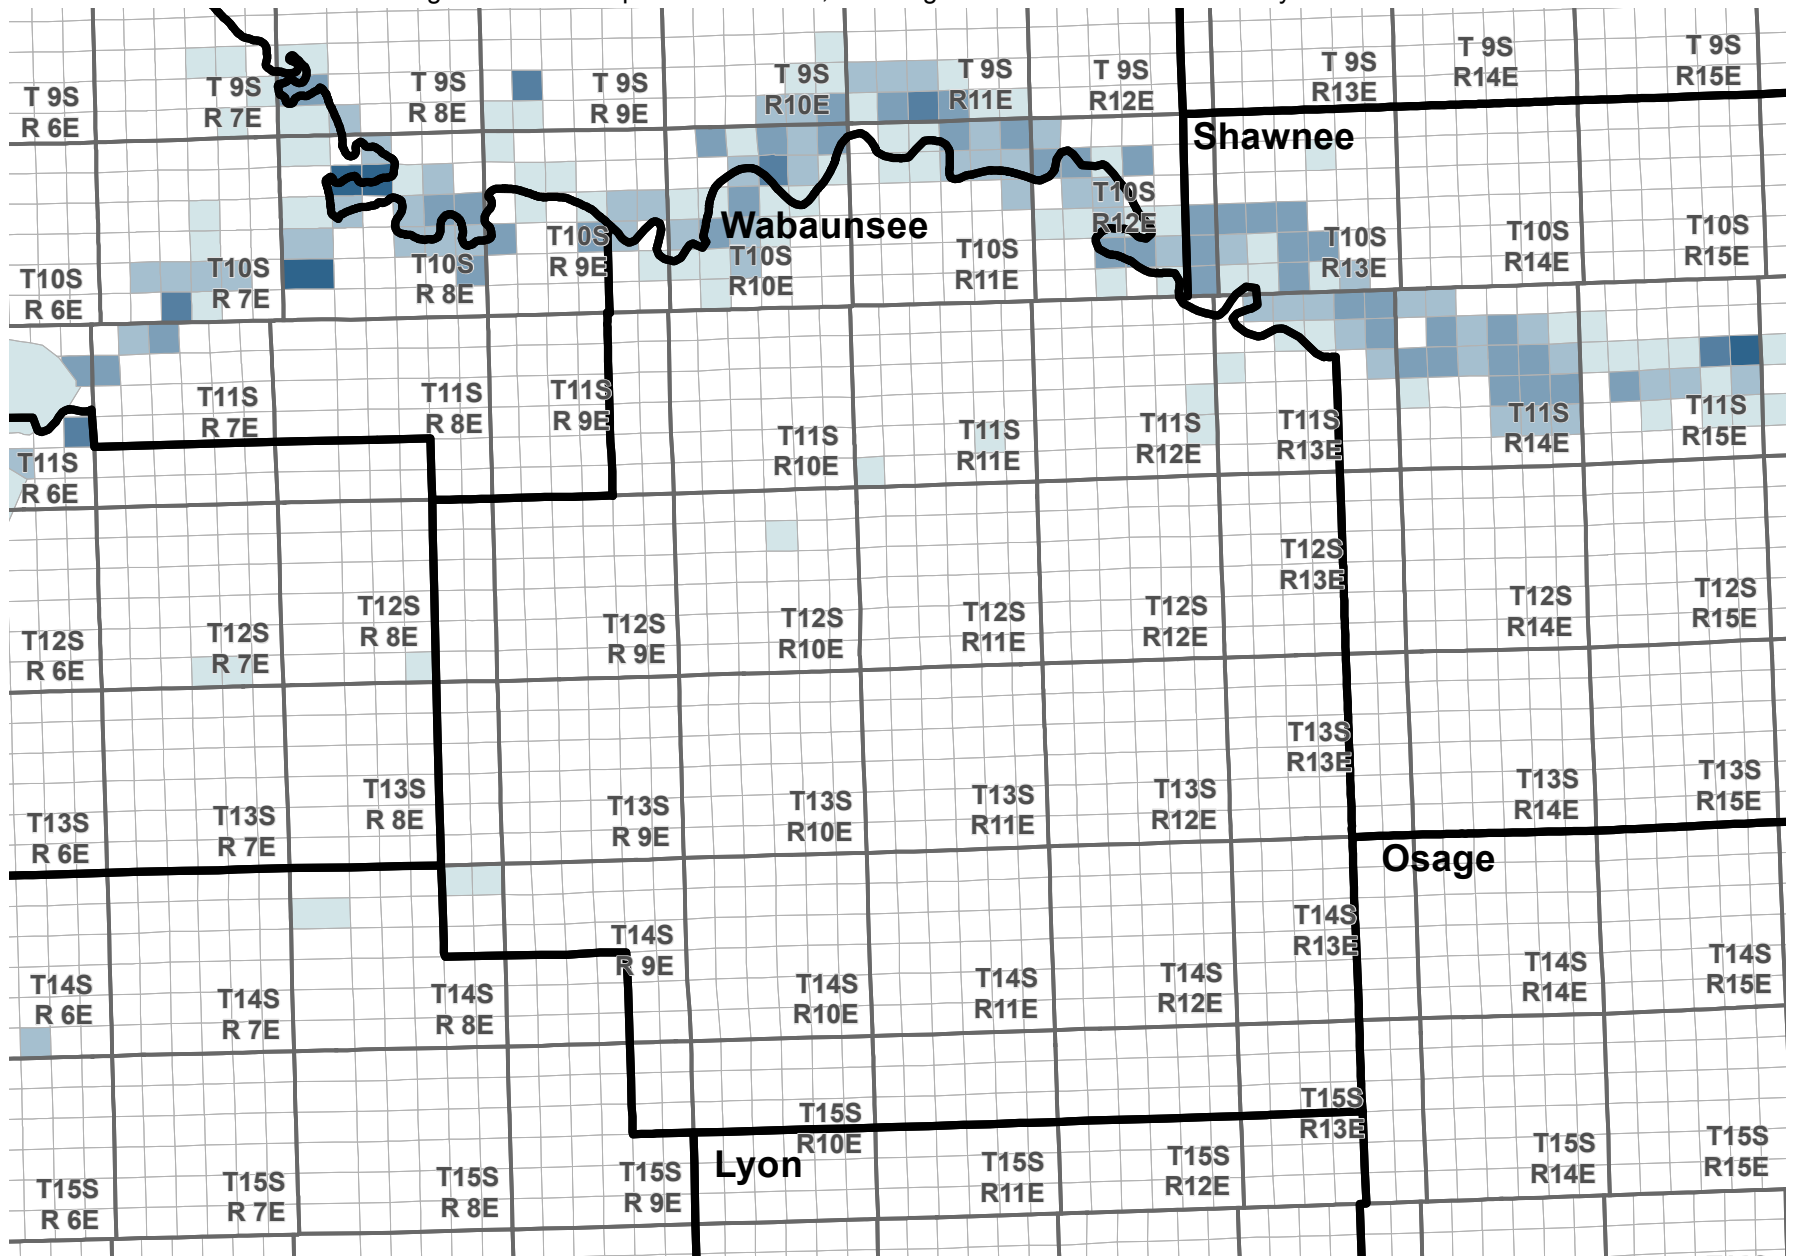

Reported Groundwater Use

Average 2003-2012 reported water use, annual groundwater diversion totals by section

Average reported water use (Acre-Feet)

Kansas Department of Agriculture
Division of Water Resources
February 16, 2016