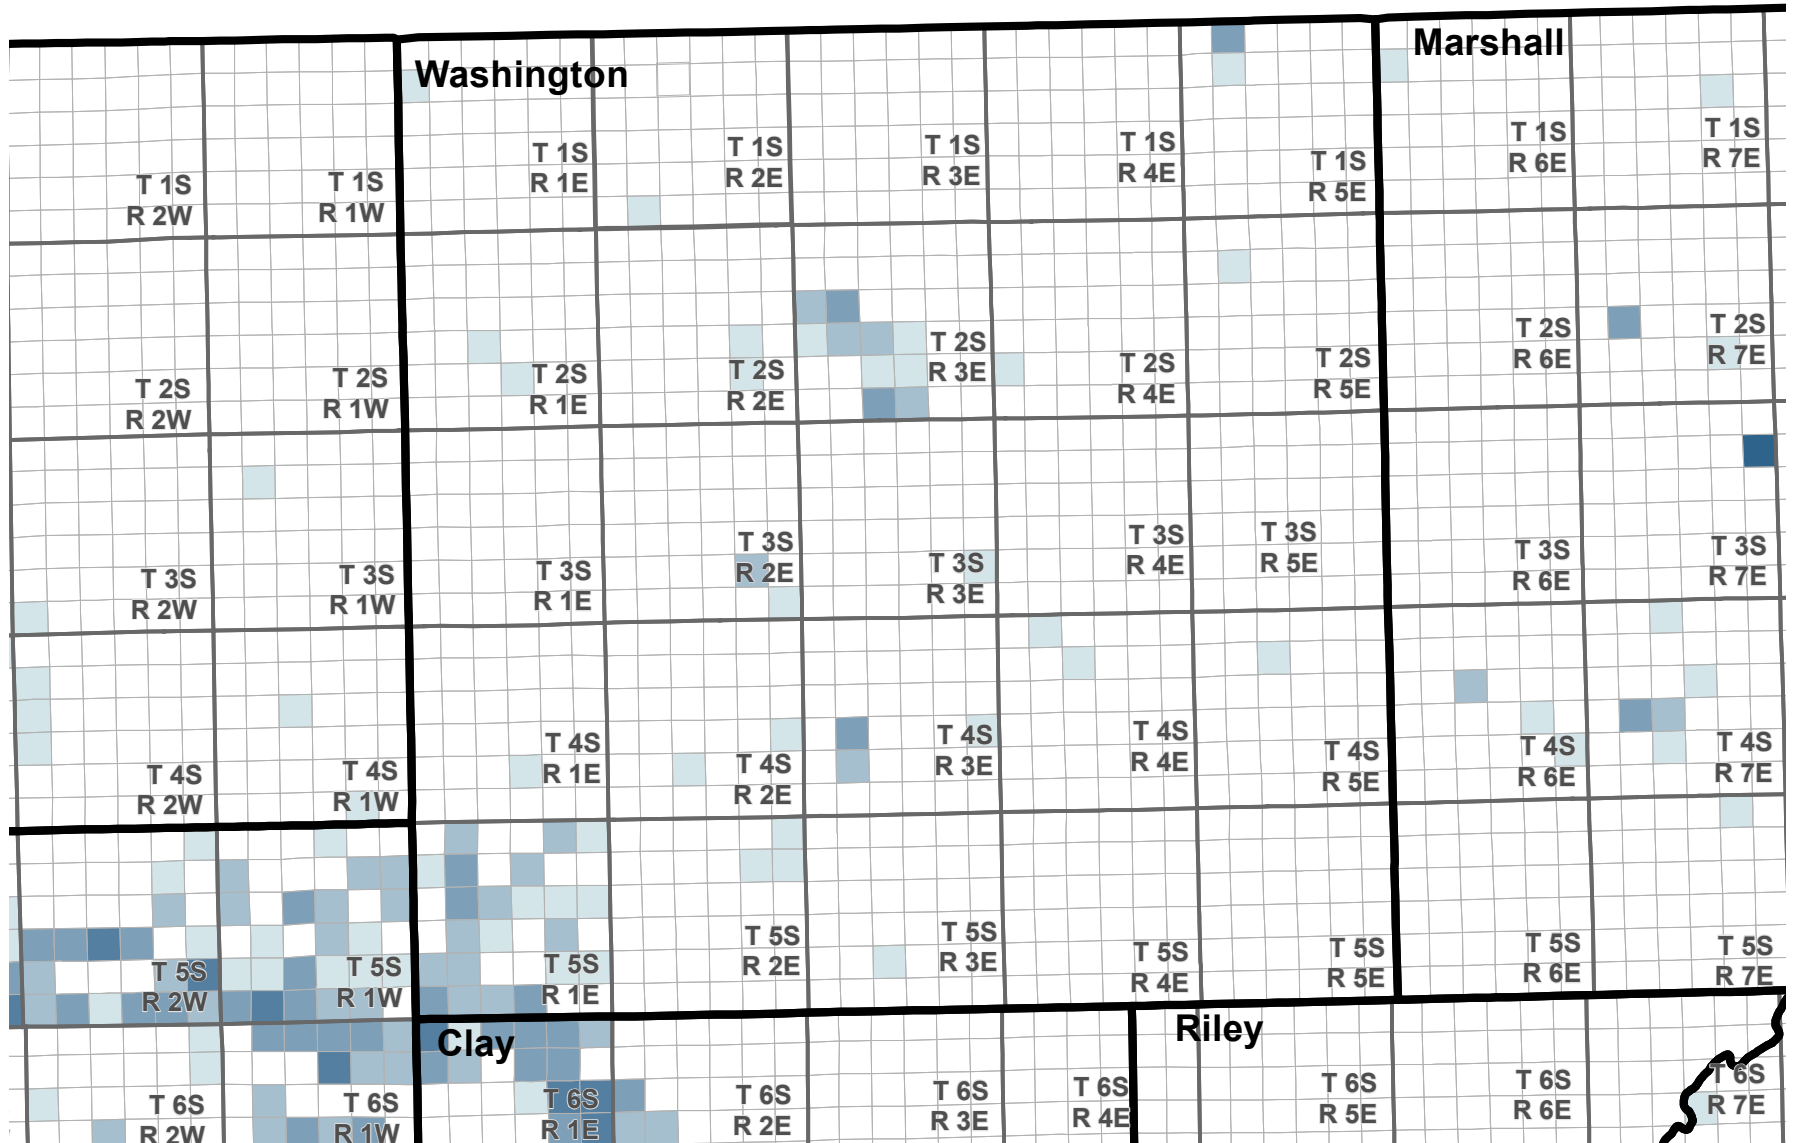

Reported Groundwater Use

Average 2003-2012 reported water use, annual groundwater diversion totals by section

Average reported water use (Acre-Feet)

Kansas Department of Agriculture
Division of Water Resources
February 16, 2016