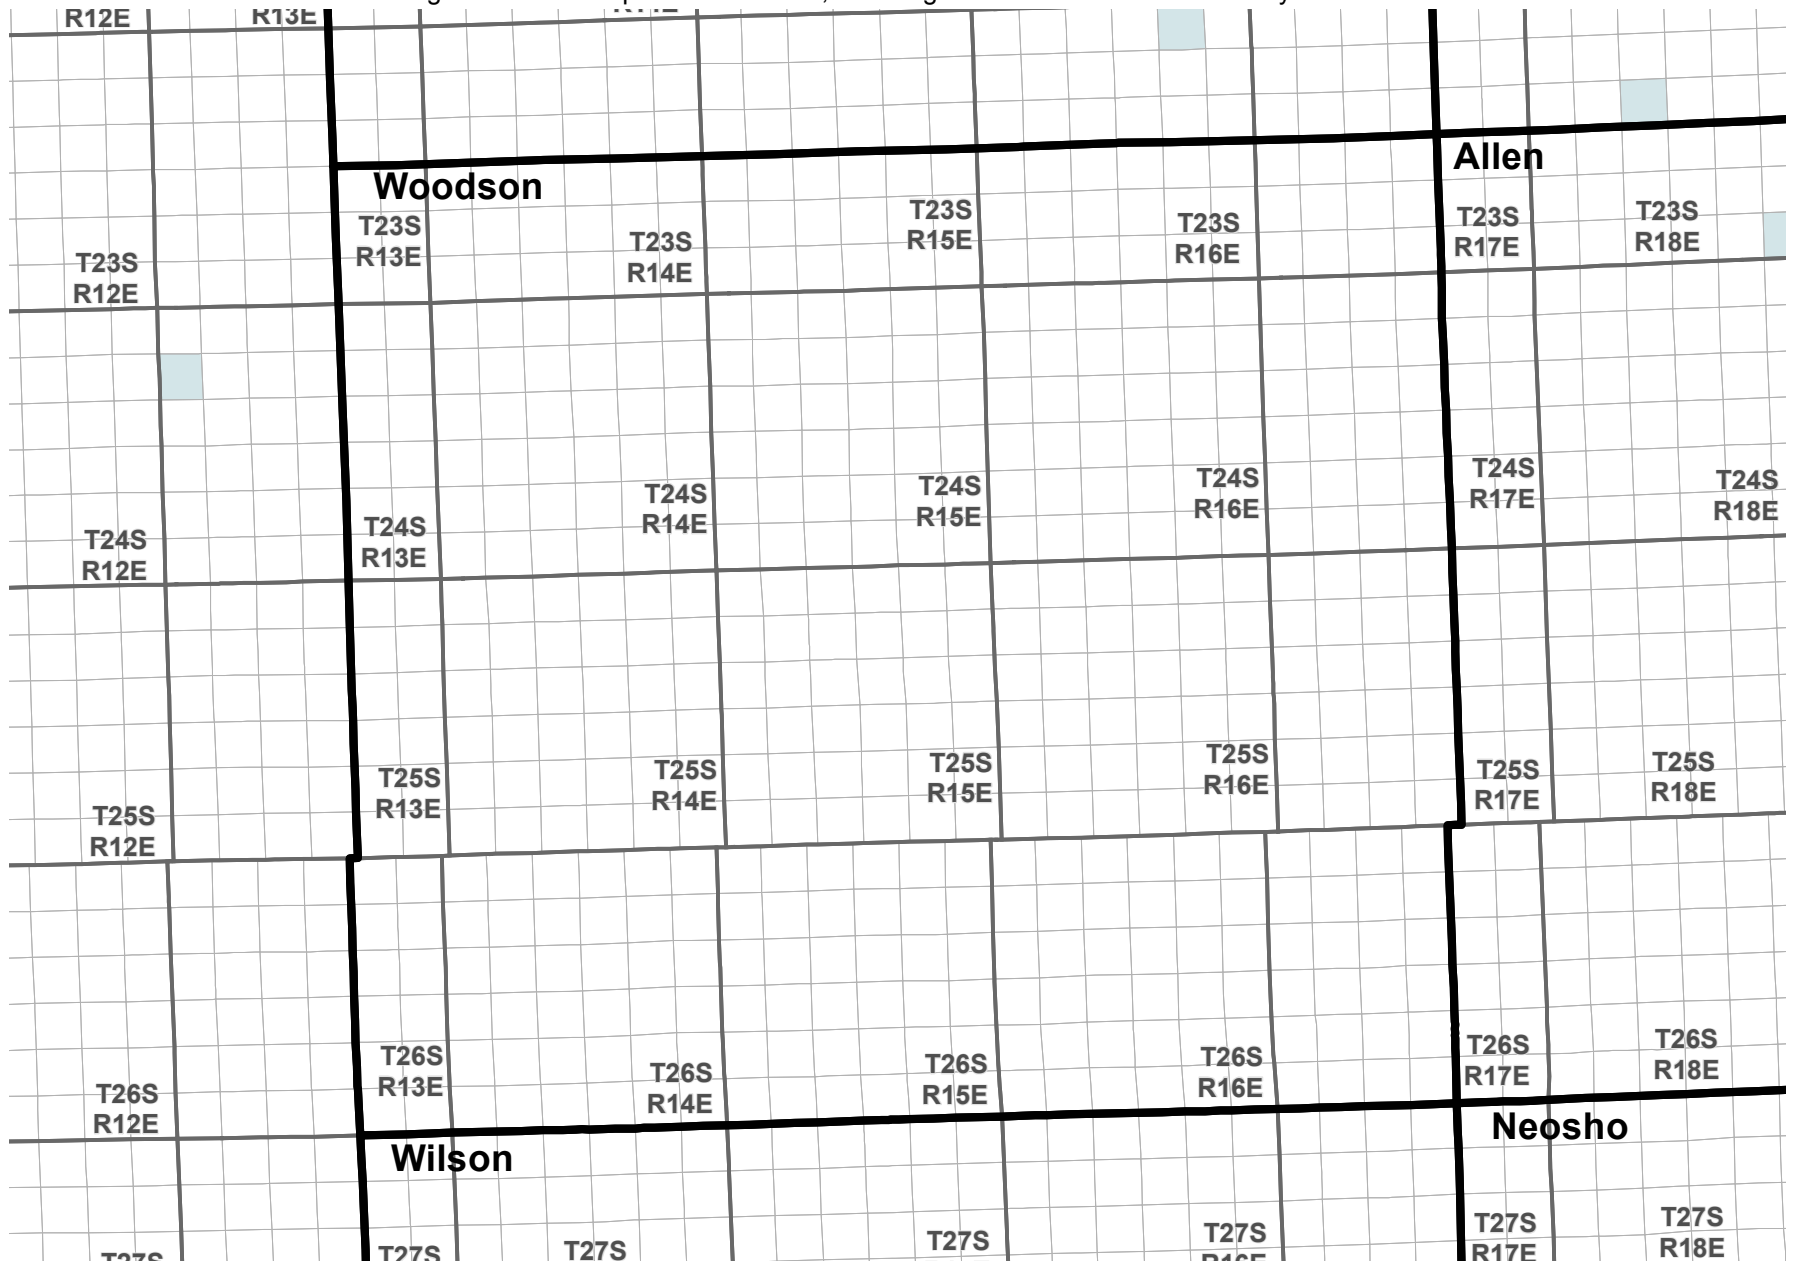

Reported Groundwater Use

Average 2003-2012 reported water use, annual groundwater diversion totals by section

Average reported water use (Acre-Feet)

Kansas Department of Agriculture
 Division of Water Resources
 February 16, 2016