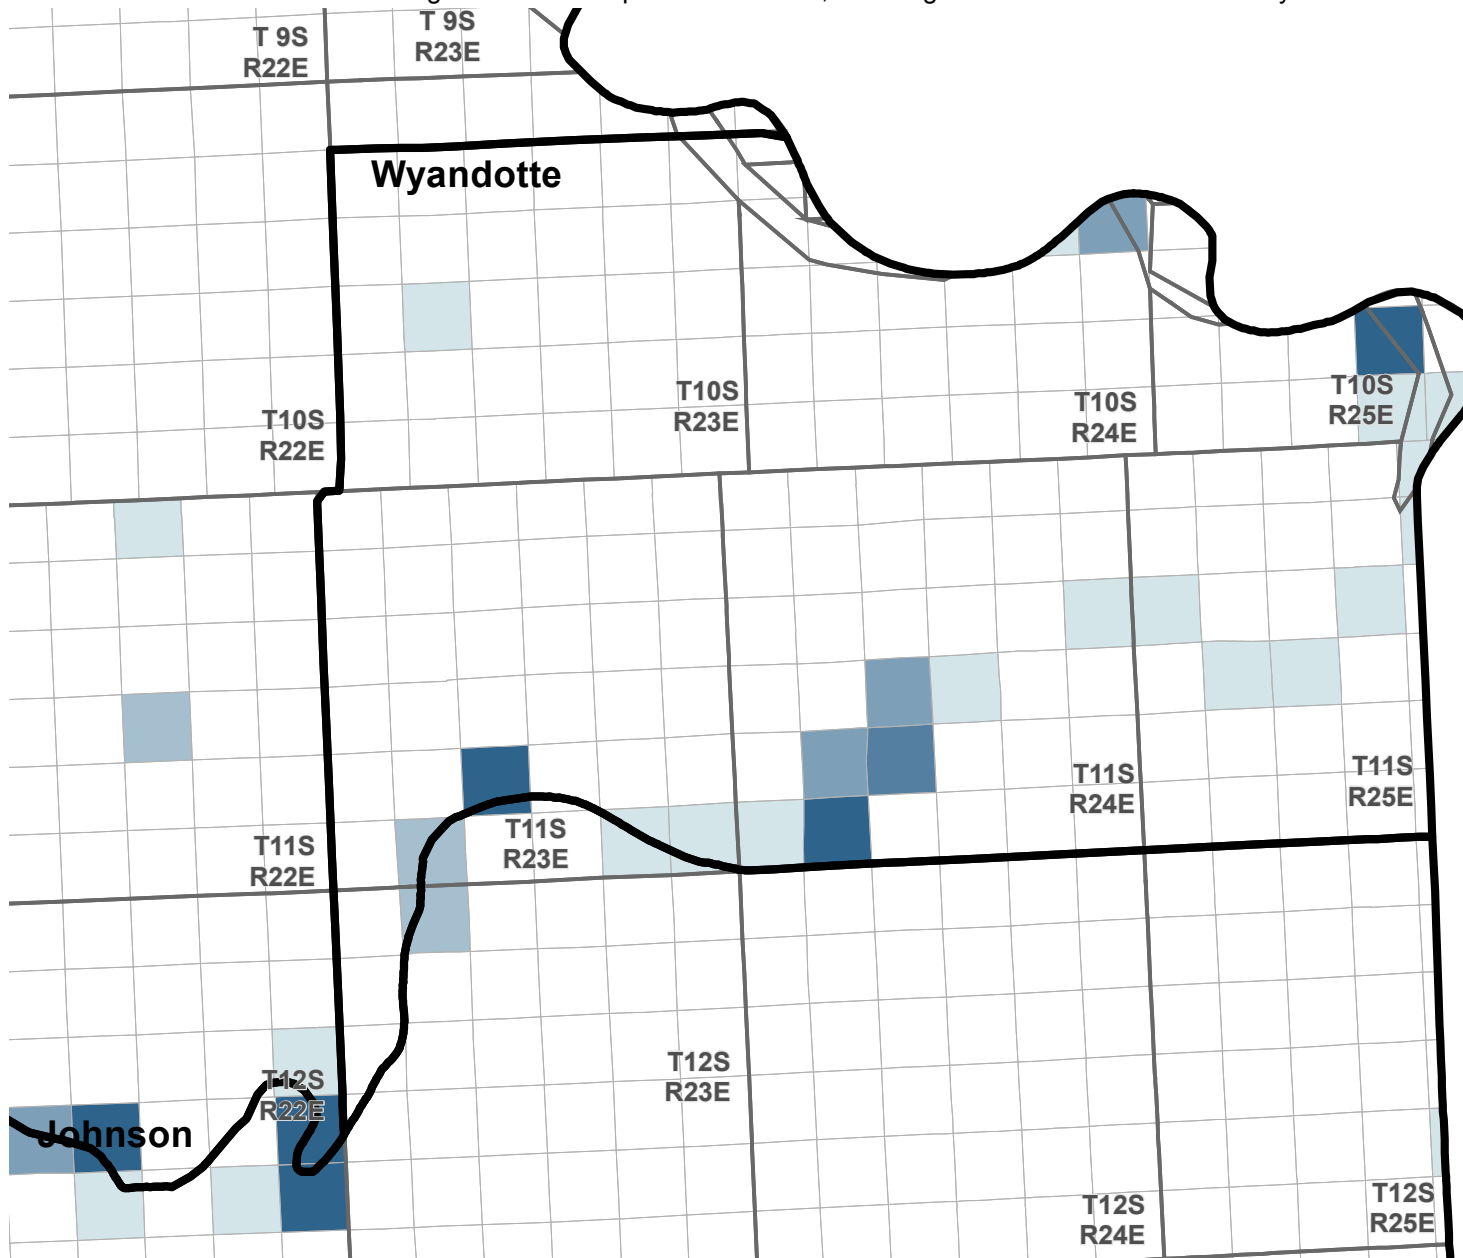

Reported Groundwater Use

Average 2003-2012 reported water use, annual groundwater diversion totals by section

Average reported water use (Acre-Feet)

Kansas Department of Agriculture
Division of Water Resources
February 16, 2016