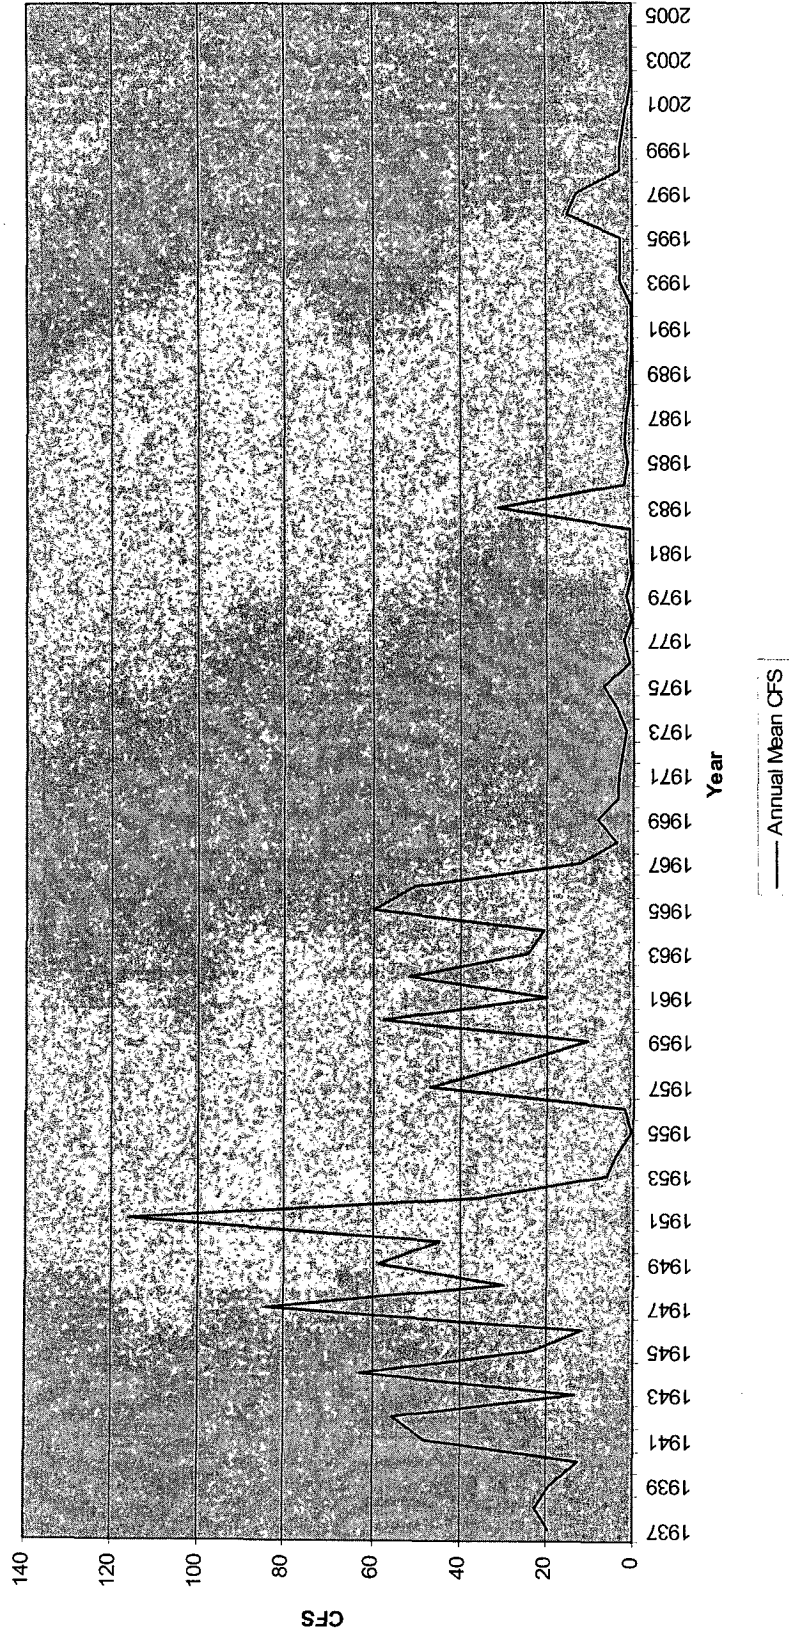

Driftwood Creek Near McCook
1947 to 2005
Compact Station

— Annual Mean CFS

Red Willow Creek Near Red Willow
1962 to 2005
Compact Station

Medicine Creek Below Harry Strunk Lake
1950 to 2005
Compact Station

Beaver Creek Near Beaver City
1937 to 2005
Compact Station

Sappa Creek Near Stanford, NE
1947 to 2005
Compact Station

— Annual Mean CFS

Republican River at Hardy NE
1958 to 2005
Compact Station