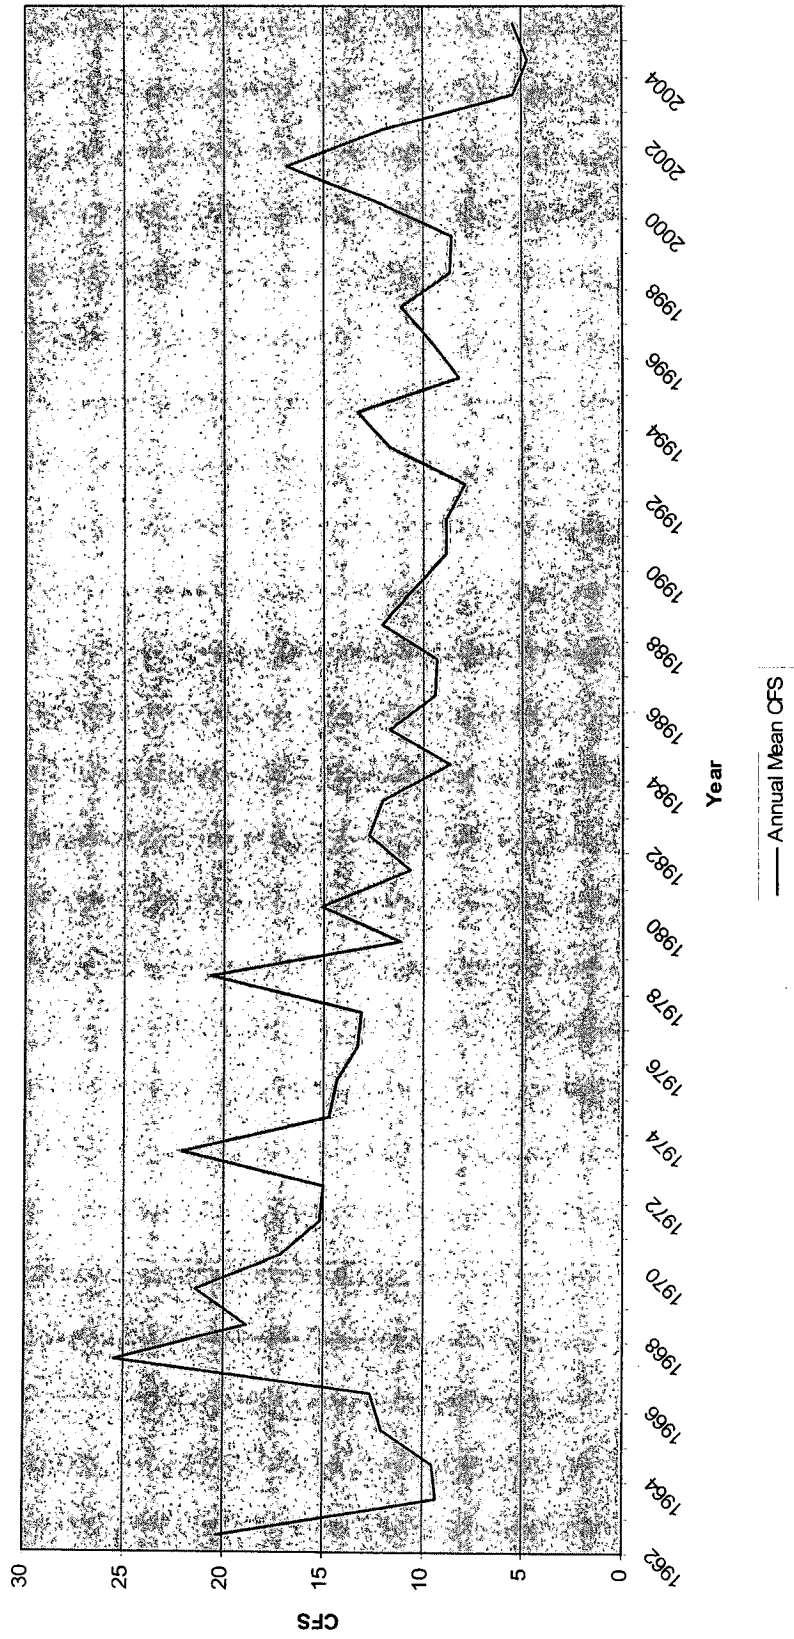

**Buffalo Creek Near Haigler
1941 to 2005
Compact Station**

Rock Creek At Parks NE
1941 to 2005
Compact Station

S FK Republican R. Near Benkelman
1938 to 2005
Compact Station

**Frenchman Creek near Culbertson
1951 to 2005
Compact Station**

Driftwood Creek Near McCook
1947 to 2005
Compact Station

— Annual Mean CFS

Red Willow Creek Near Red Willow
1962 to 2005
Compact Station

Medicine Creek Below Harry Strunk Lake
1950 to 2005
Compact Station

Beaver Creek Near Beaver City
1937 to 2005
Compact Station

Sappa Creek Near Stanford, NE
1947 to 2005
Compact Station

— Annual Mean CFS

Republican River at Hardy NE
1958 to 2005
Compact Station