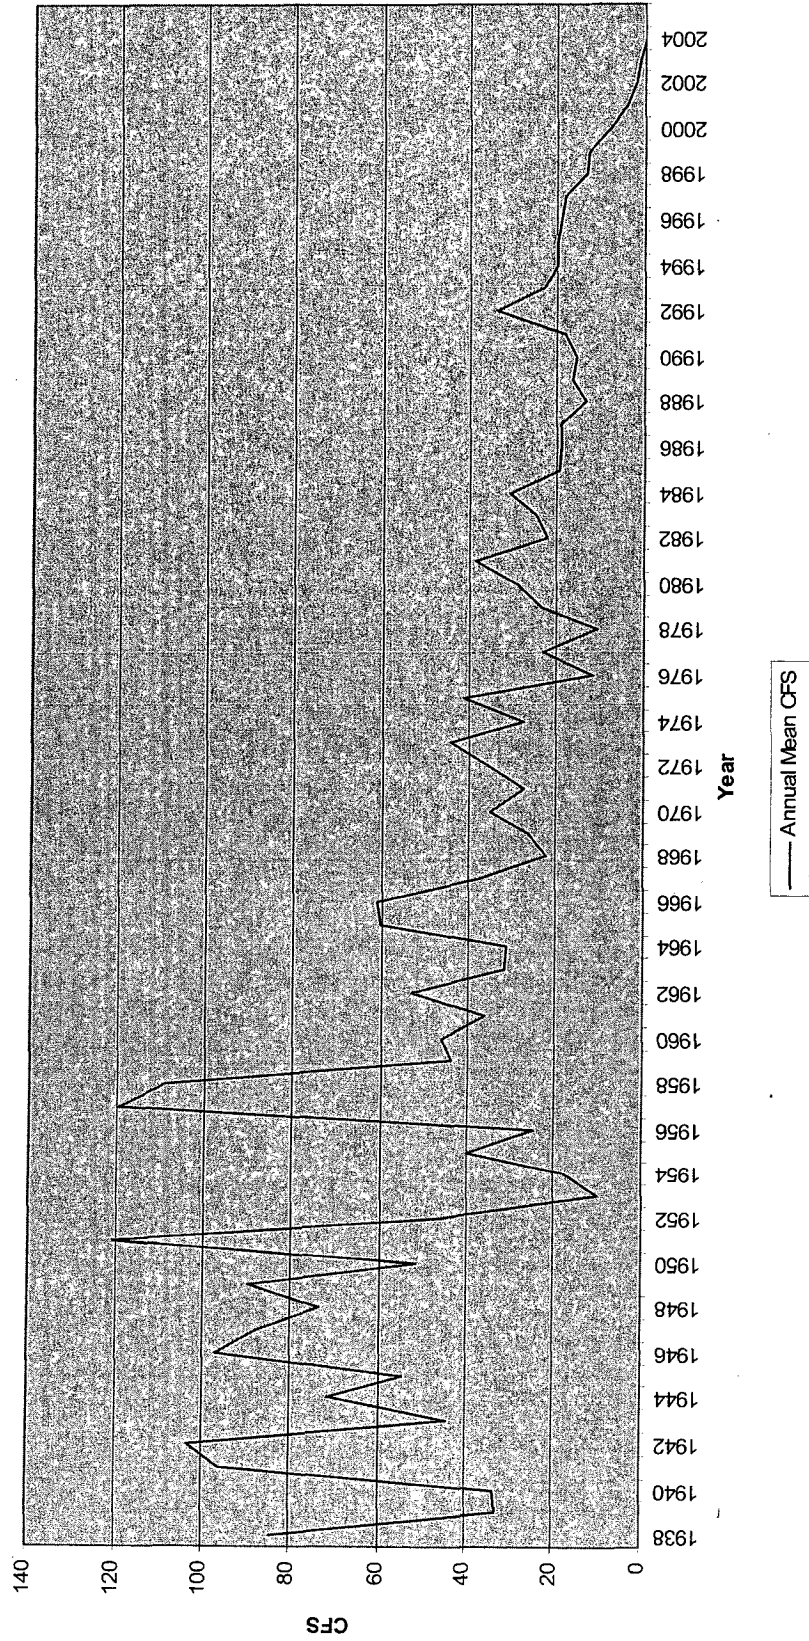

**Buffalo Creek Near Haigler
1941 to 2005
Compact Station**

Rock Creek At Parks NE
1941 to 2005
Compact Station

S FK Republican R. Near Benkelman
1938 to 2005
Compact Station

**Frenchman Creek near Culbertson
1951 to 2005
Compact Station**

Driftwood Creek Near McCook
1947 to 2005
Compact Station

— Annual Mean CFS

Red Willow Creek Near Red Willow
1962 to 2005
Compact Station

Medicine Creek Below Harry Strunk Lake
1950 to 2005
Compact Station

Beaver Creek Near Beaver City
1937 to 2005
Compact Station

Sappa Creek Near Stanford, NE
1947 to 2005
Compact Station

— Annual Mean CFS

Republican River at Hardy NE
1958 to 2005
Compact Station