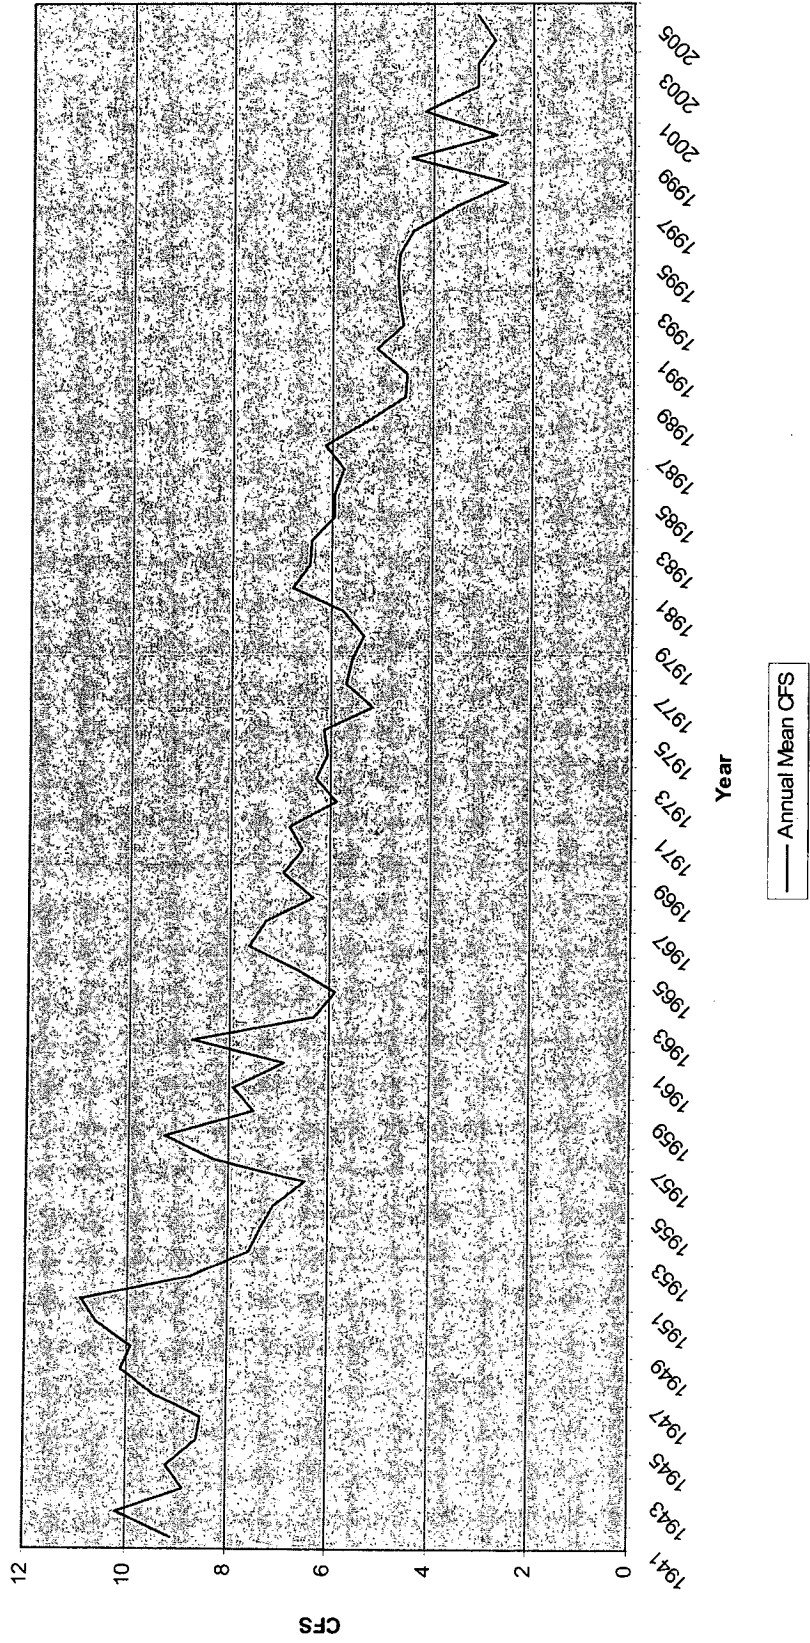

**Buffalo Creek Near Haigler
1941 to 2005
Compact Station**