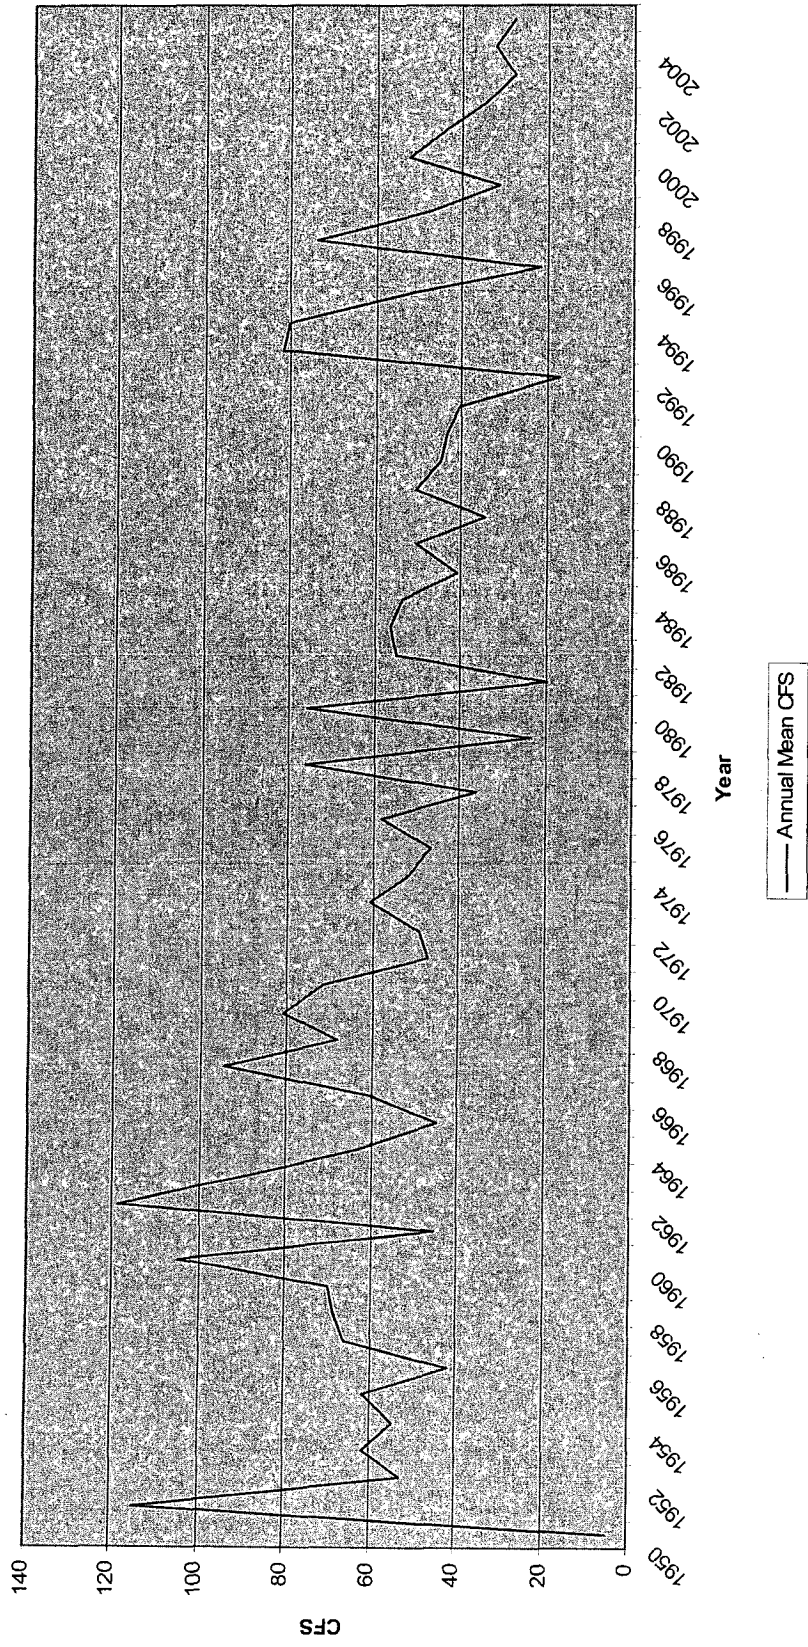

Driftwood Creek Near McCook
1947 to 2005
Compact Station

— Annual Mean CFS

Red Willow Creek Near Red Willow
1962 to 2005
Compact Station

Medicine Creek Below Harry Strunk Lake
1950 to 2005
Compact Station

Beaver Creek Near Beaver City
1937 to 2005
Compact Station

Sappa Creek Near Stanford, NE
1947 to 2005
Compact Station

— Annual Mean CFS

Republican River at Hardy NE
1958 to 2005
Compact Station