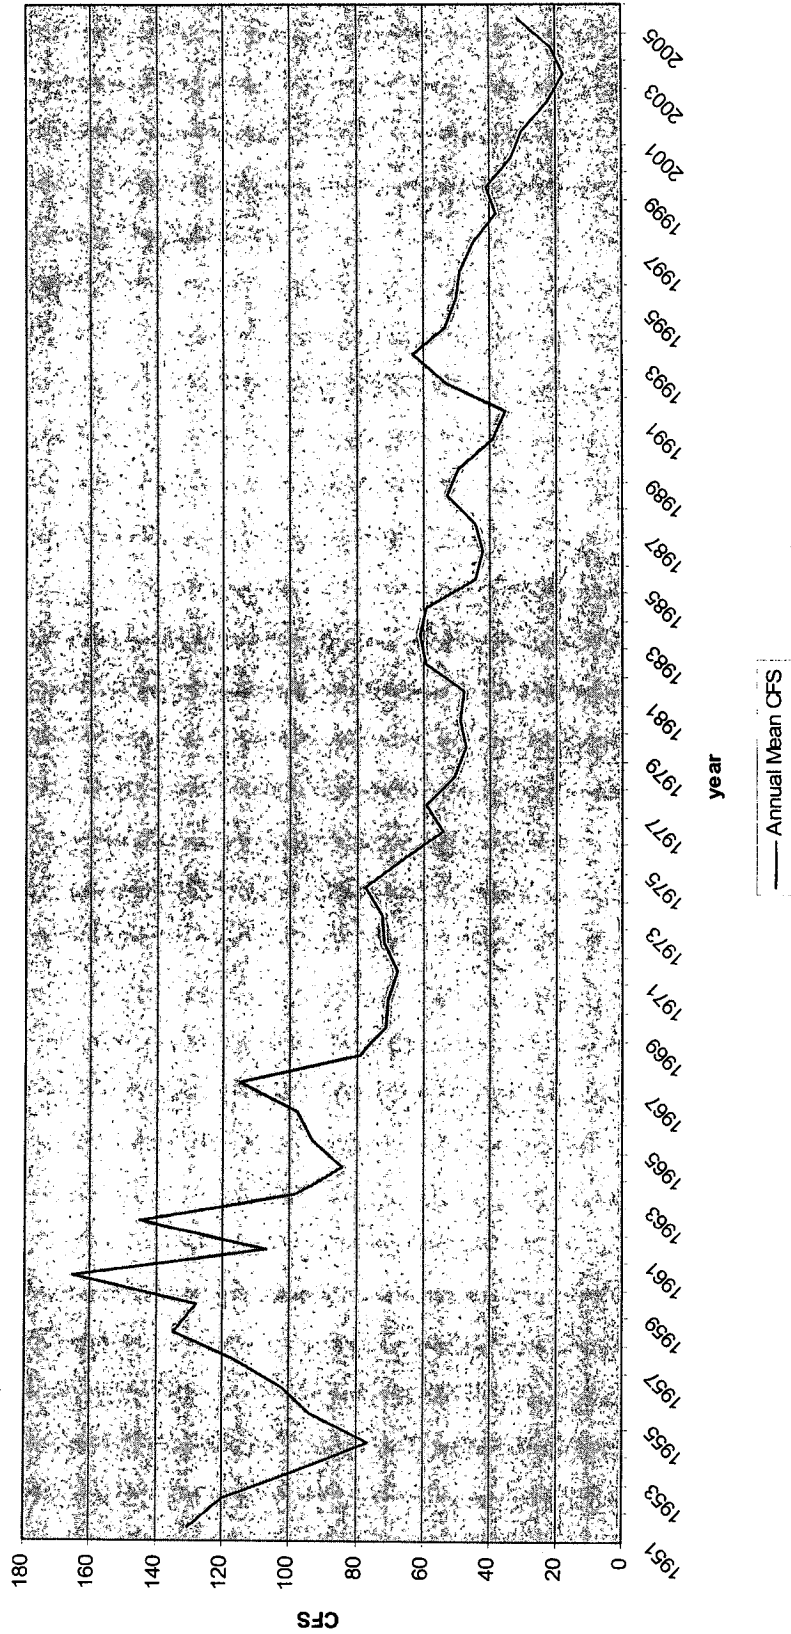

**Buffalo Creek Near Haigler
1941 to 2005
Compact Station**

Rock Creek At Parks NE
1941 to 2005
Compact Station

S FK Republican R. Near Benkelman
1938 to 2005
Compact Station

**Frenchman Creek near Culbertson
1951 to 2005
Compact Station**

Driftwood Creek Near McCook
1947 to 2005
Compact Station

— Annual Mean CFS

Red Willow Creek Near Red Willow
1962 to 2005
Compact Station

Medicine Creek Below Harry Strunk Lake
1950 to 2005
Compact Station

Beaver Creek Near Beaver City
1937 to 2005
Compact Station

Sappa Creek Near Stanford, NE
1947 to 2005
Compact Station

— Annual Mean CFS

Republican River at Hardy NE
1958 to 2005
Compact Station