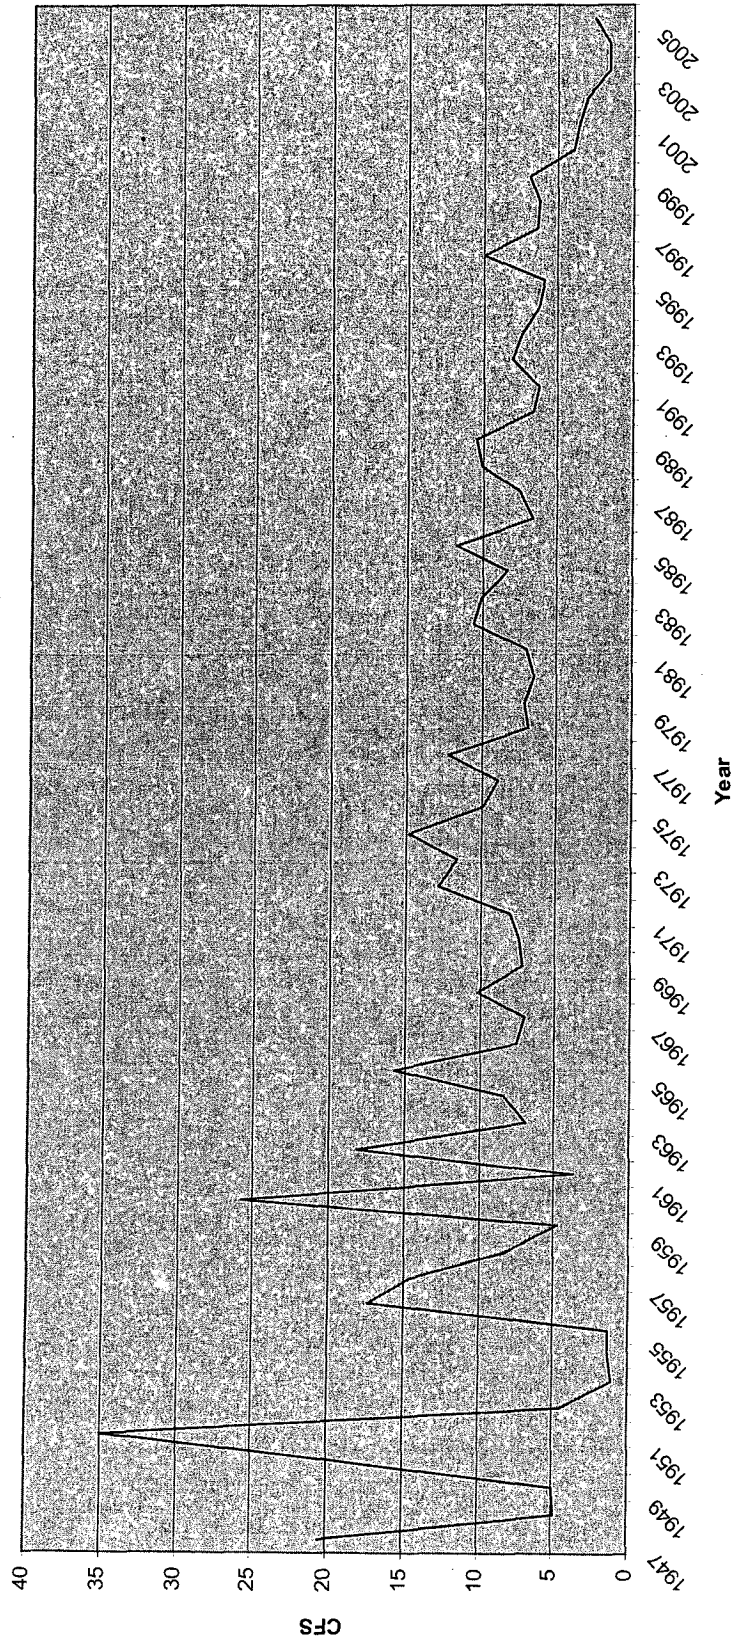

Driftwood Creek Near McCook
1947 to 2005
Compact Station

— Annual Mean CFS

Red Willow Creek Near Red Willow
1962 to 2005
Compact Station

Medicine Creek Below Harry Strunk Lake
1950 to 2005
Compact Station

Beaver Creek Near Beaver City
1937 to 2005
Compact Station

Sappa Creek Near Stanford, NE
1947 to 2005
Compact Station

— Annual Mean CFS

Republican River at Hardy NE
1958 to 2005
Compact Station