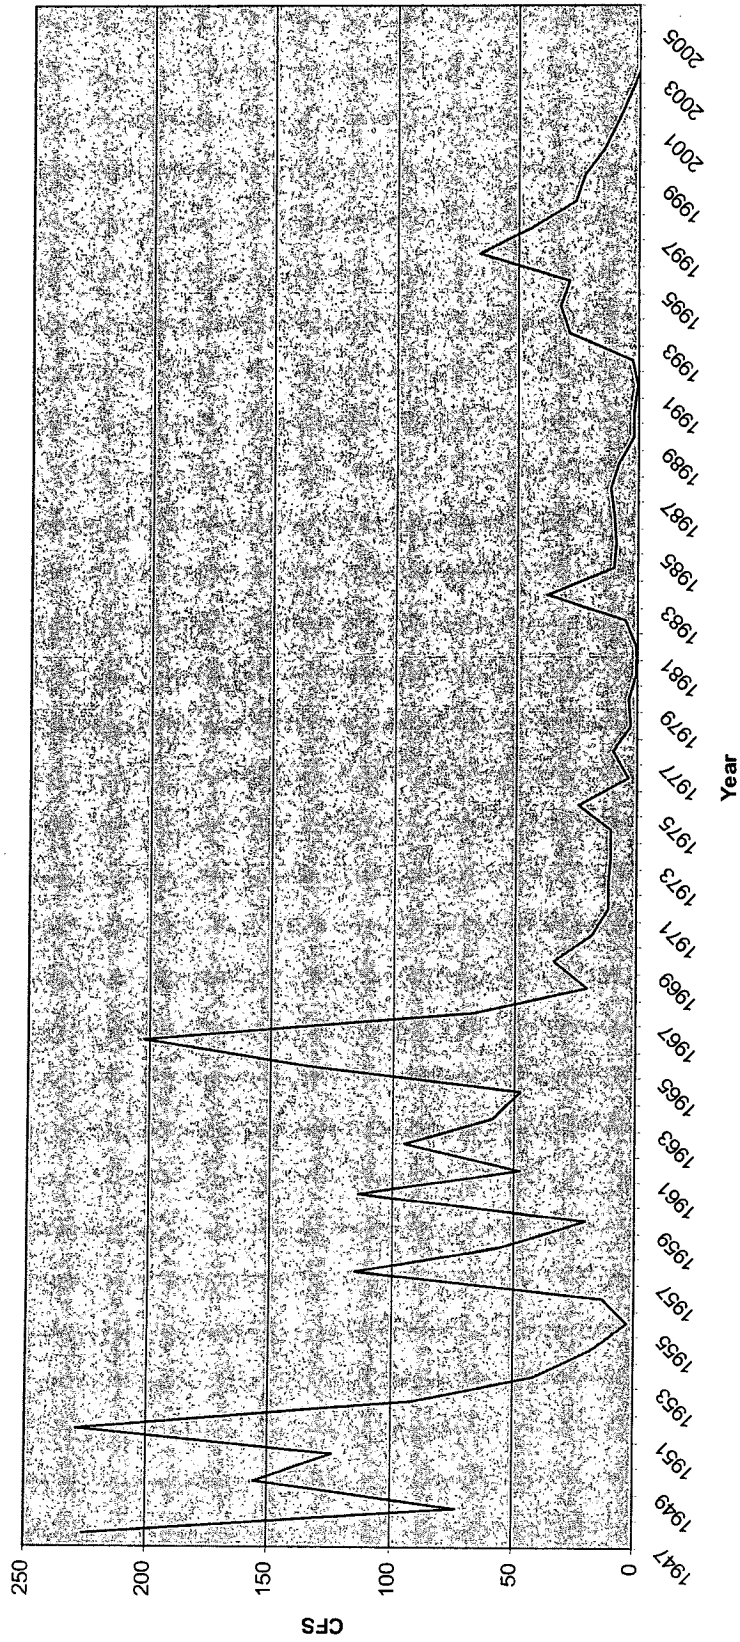

Driftwood Creek Near McCook
1947 to 2005
Compact Station

— Annual Mean CFS

Red Willow Creek Near Red Willow
1962 to 2005
Compact Station

Medicine Creek Below Harry Strunk Lake
1950 to 2005
Compact Station

Beaver Creek Near Beaver City
1937 to 2005
Compact Station

Sappa Creek Near Stanford, NE
1947 to 2005
Compact Station

— Annual Mean CFS

Republican River at Hardy NE
1958 to 2005
Compact Station