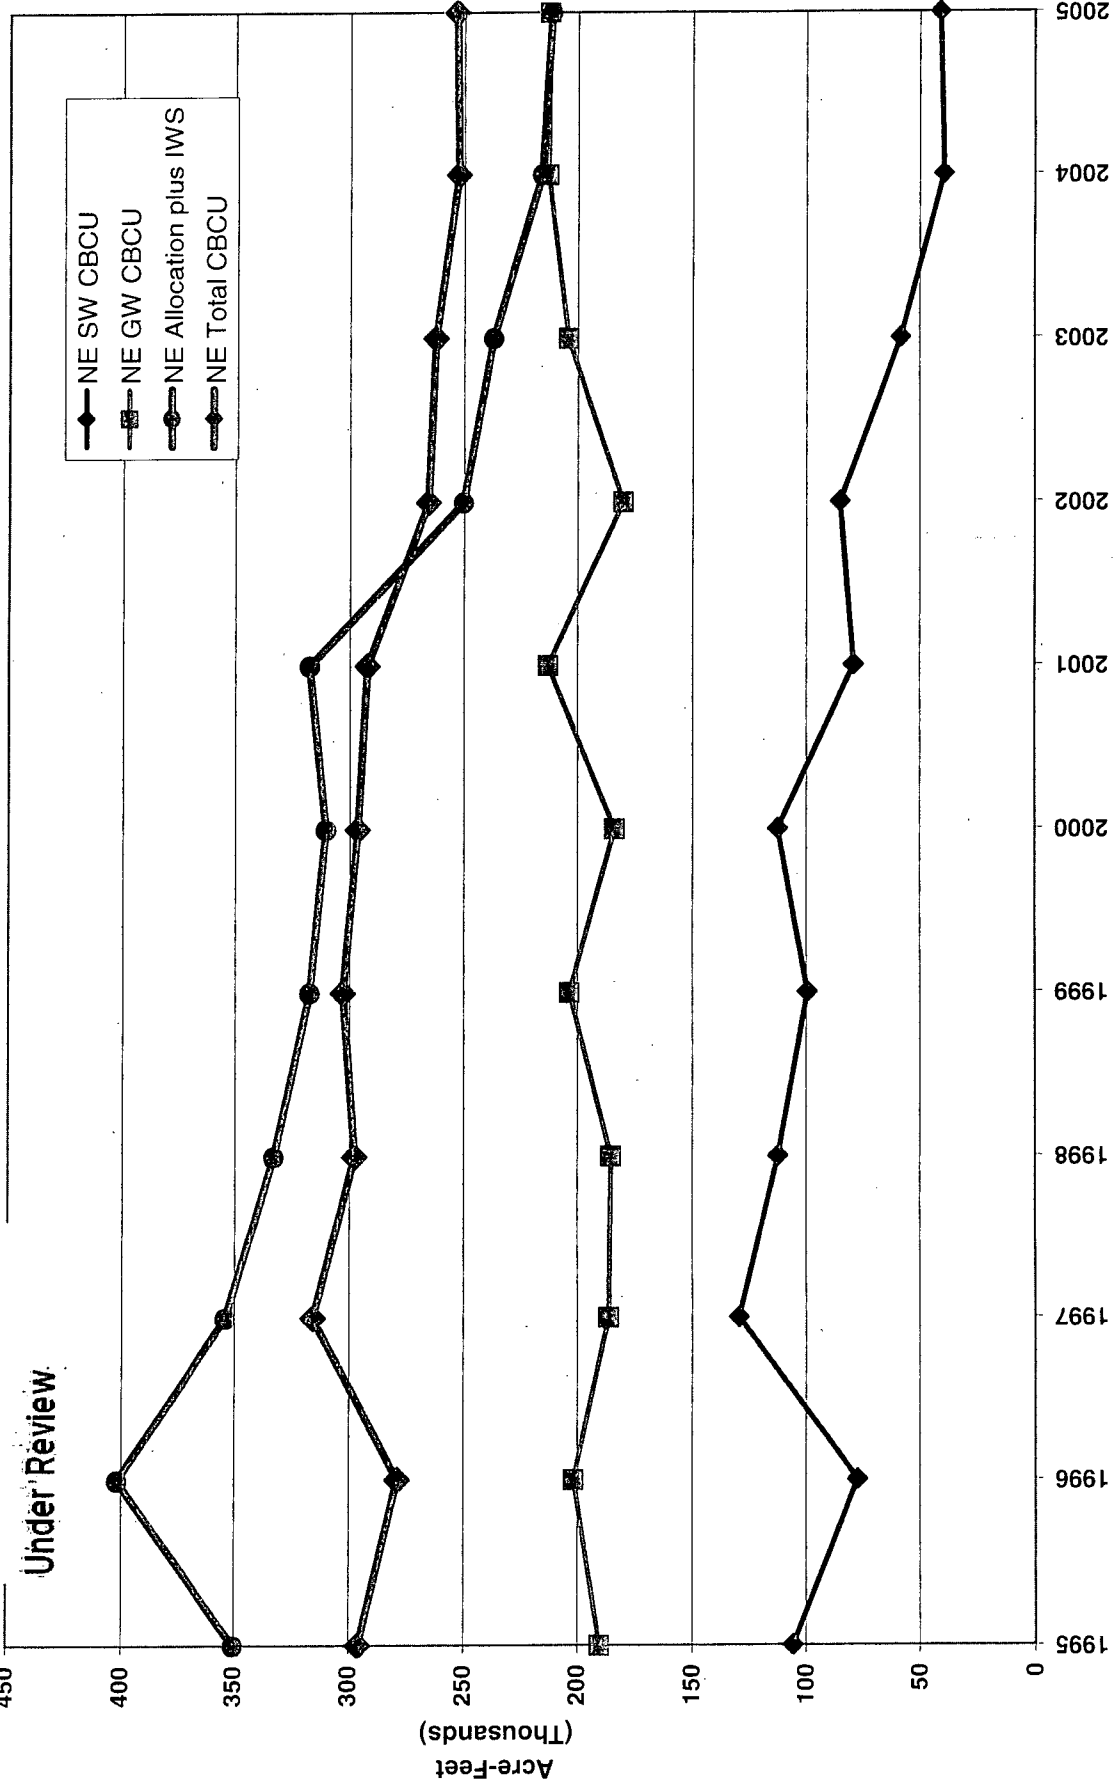

To MRD 6/20/06

Republican River Compact Data 1995-2005

Privileged & Confidential Attorney-Client
Communication And/Or Work Product

Provisional Information
Under Review

Republican River Compact Data Above Guide Rock 1995-2004