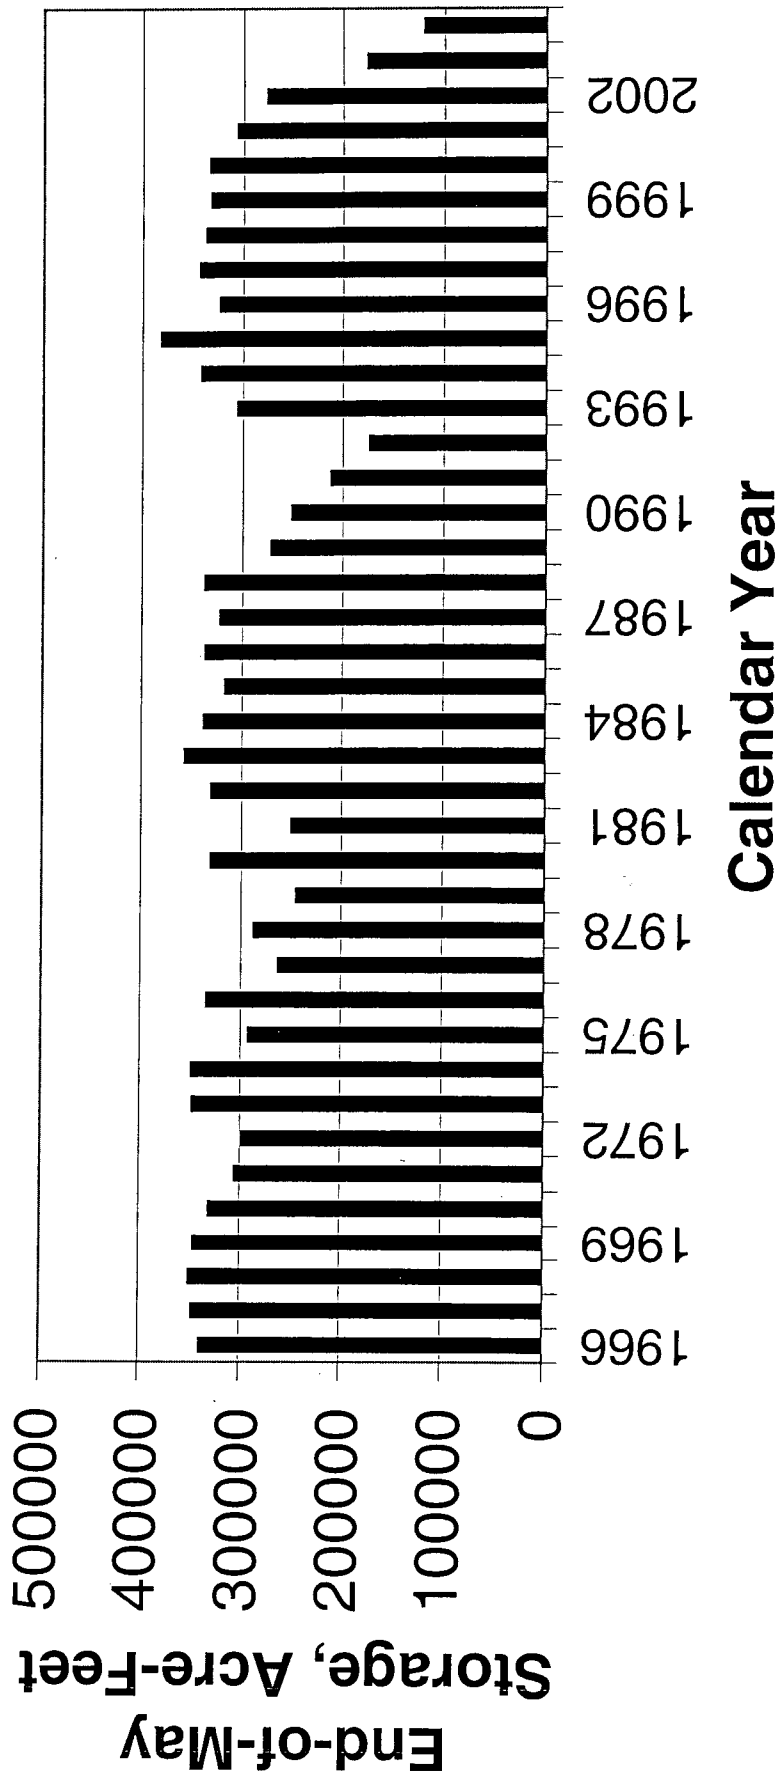

Storage Content of Harlan County Reservoir near Republican City, Nebraska

Storage Content of Enders Reservoir near Enders, Nebraska