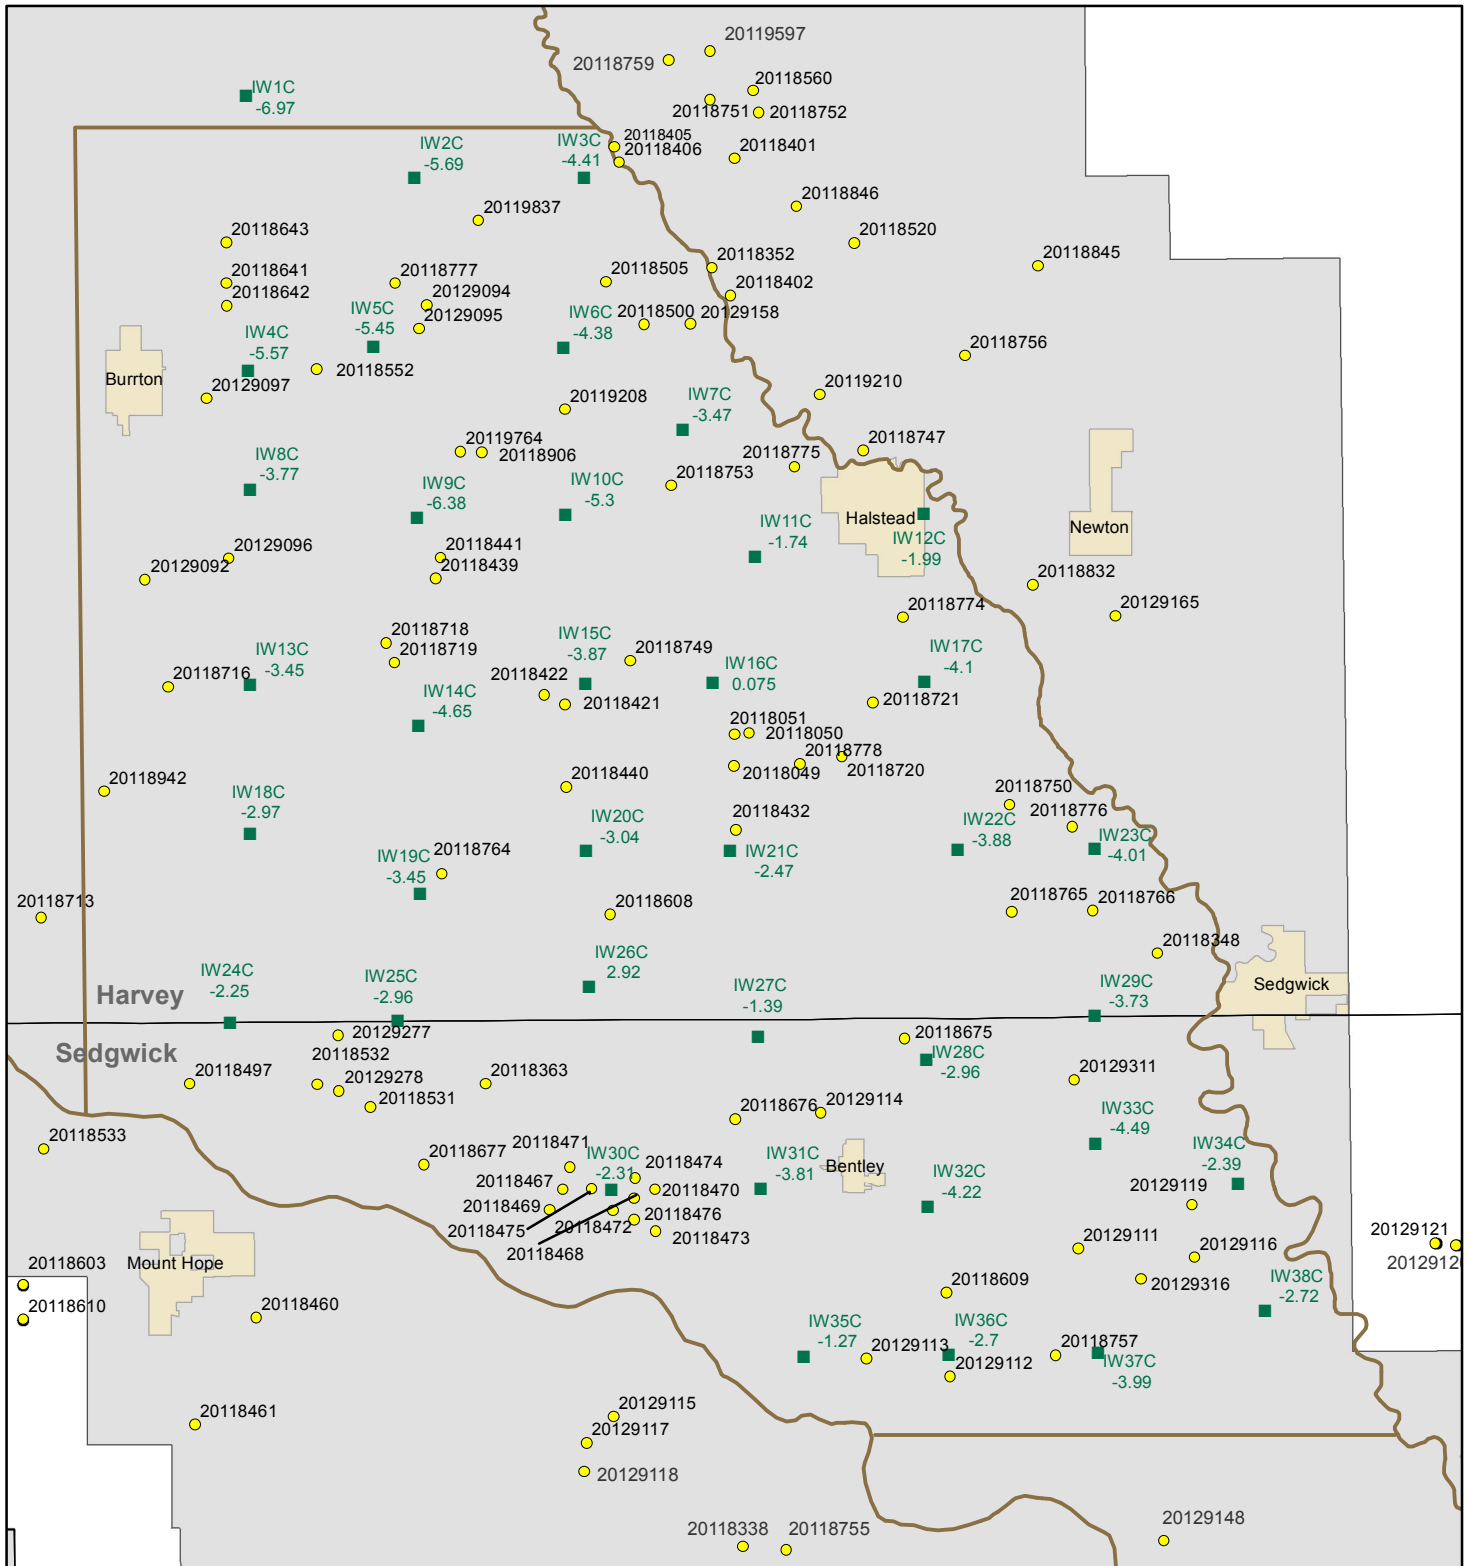

# Wichita ASR Index Well Changes in Feet from January 2011 to January 2012 and 2011 Drought Term Permits

DRAFT

- Drought Term Permits
- Wichita ASR Index Wells

Kansas Department of Agriculture  
 Division of Water Resources  
 Basin Management Team  
 February 1, 2012