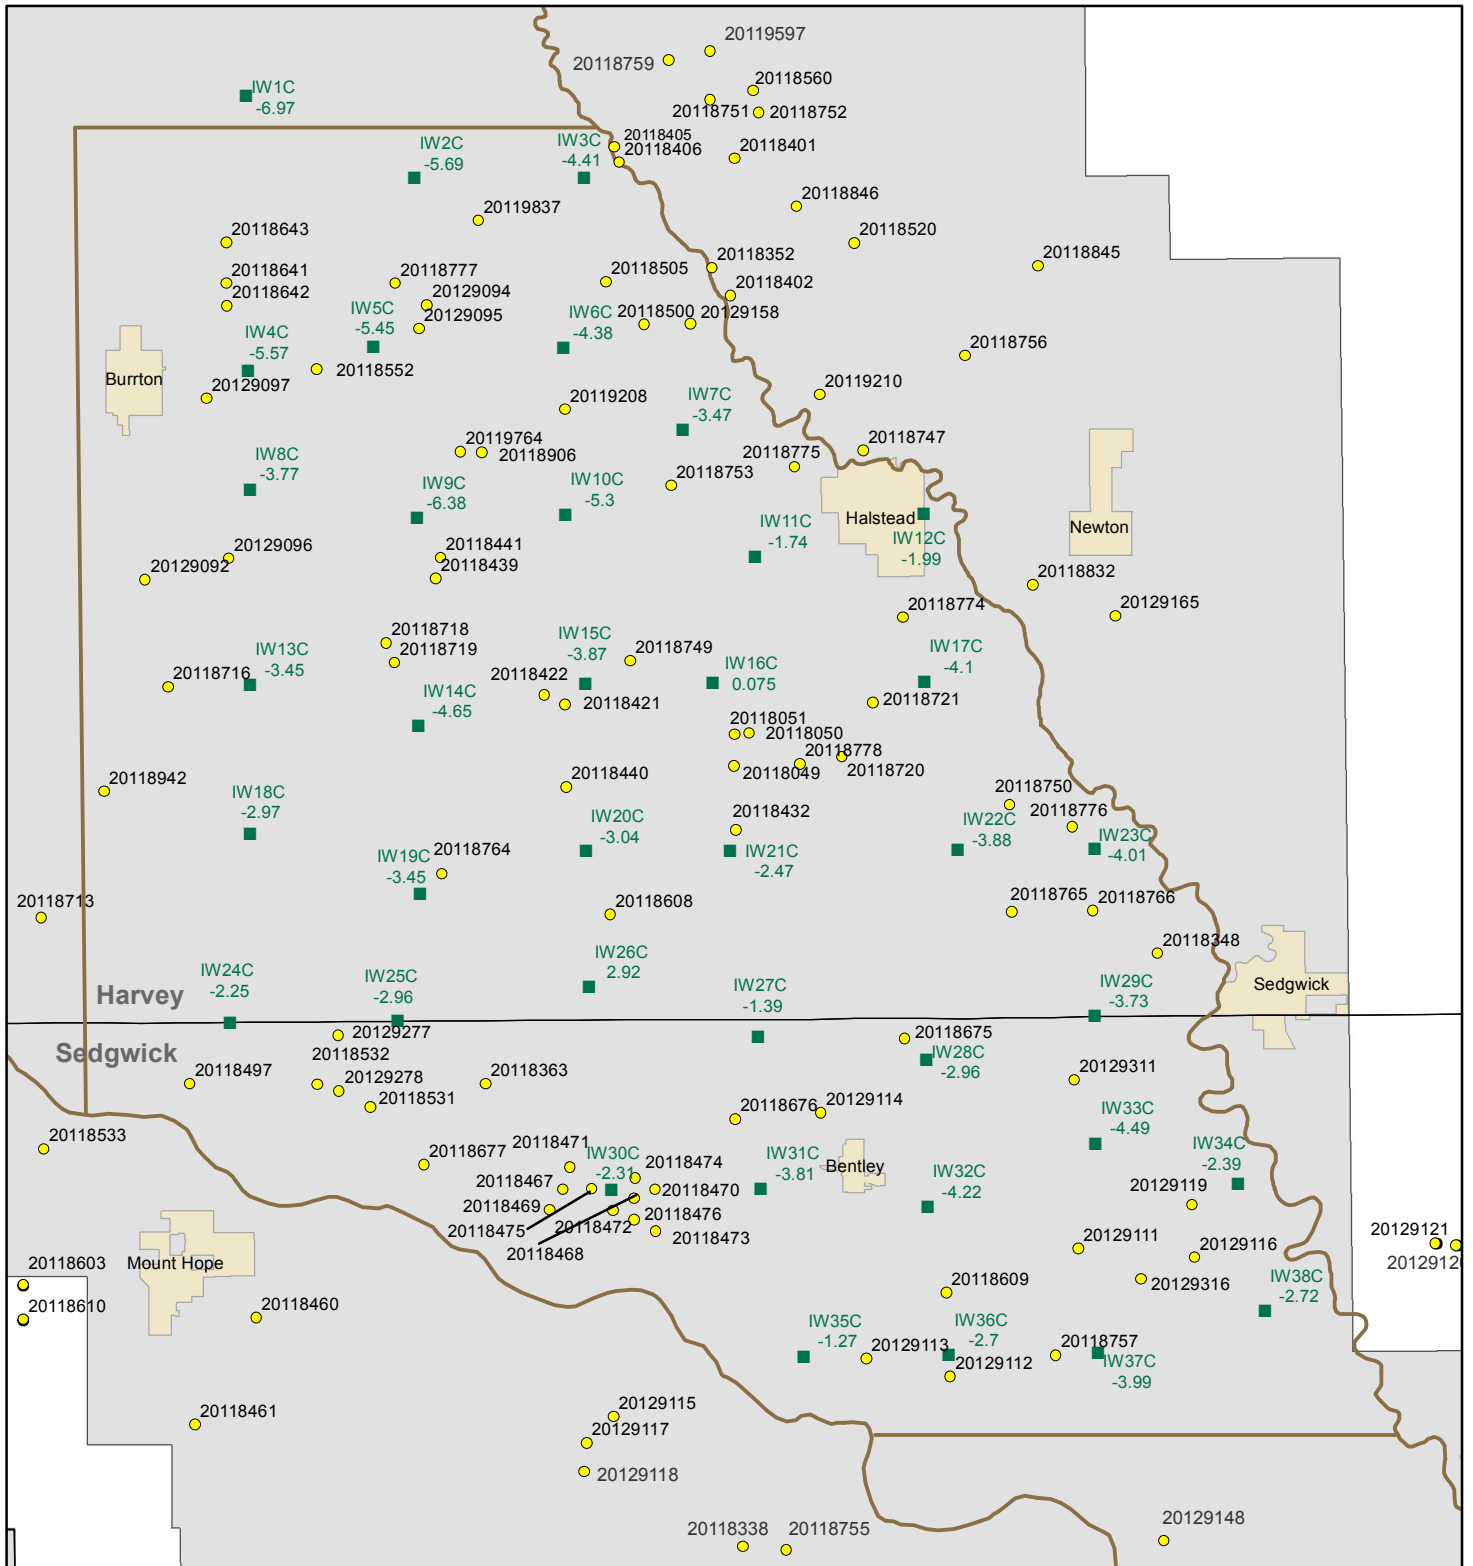

Wichita ASR Index Well Changes in Feet from January 2011 to January 2012 and 2011 Drought Term Permits

- Drought Term Permits
- Wichita ASR Index Wells